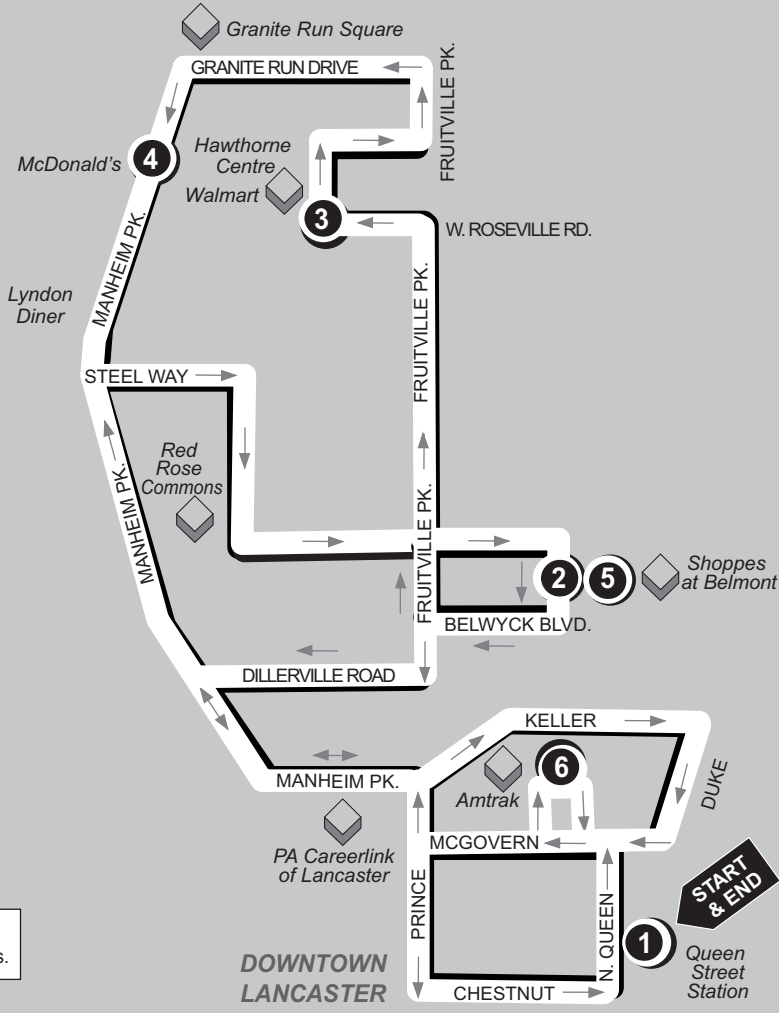

**SATURDAYS
&
SUNDAYS**

Times are approximate and may vary due to road and traffic conditions.
Map not to scale.

1

BUS STARTS
Queen St. Station
Transit Center
225 N. Queen St.

2

BUS DEPARTS
Shoppes
at Belmont

3

BUS DEPARTS
Hawthorne
Centre
Walmart

4

BUS DEPARTS
Manheim
Pike
McDonald's

5

BUS DEPARTS
Shoppes
at Belmont

6

BUS DEPARTS
Amtrak
Lancaster
Train Station

1

BUS ENDS
Queen St. Station
Transit Center
225 N. Queen St.

SATURDAY

A.M.	7:00	7:15	7:25	7:33	7:40	7:45	8:00
	8:00	8:15	8:25	8:33	8:40	8:45	9:00
	9:00	9:15	9:25	9:33	9:40	9:45	10:00
	10:00	10:15	10:25	10:33	10:40	10:45	11:00
P.M.	11:00	11:15	11:25	11:33	11:40	11:45	12:00
	12:00	12:15	12:25	12:33	12:40	12:45	1:00
	1:00	1:15	1:25	1:33	1:40	1:45	2:00
	2:00	2:15	2:25	2:33	2:40	2:45	3:00
	3:00	3:15	3:25	3:33	3:40	3:45	4:00
	4:00	4:15	4:25	4:33	4:40	4:45	5:00
	5:00	5:15	5:25	5:33	5:40	5:45	6:00
	6:00	6:15	6:25	6:33	6:40	6:45	7:00
	7:00	7:15	7:25	7:33	7:40	7:45	8:00
	8:00	8:15	8:25	8:33	8:40	8:45	9:00
	9:00	9:15	9:25	9:33	9:40	9:45	10:00

SUNDAY

A.M.	9:00	9:15	9:25	9:33	9:40	9:45	10:00
	10:00	10:15	10:25	10:33	10:40	10:45	11:00
	11:00	11:15	11:25	11:33	11:40	11:45	12:00
P.M.	12:00	12:15	12:25	12:33	12:40	12:45	1:00
	1:00	1:15	1:25	1:33	1:40	1:45	2:00
	2:00	2:15	2:25	2:33	2:40	2:45	3:00
	3:00	3:15	3:25	3:33	3:40	3:45	4:00
	4:00	4:15	4:25	4:33	4:40	4:45	5:00
	5:00	5:15	5:25	5:33	5:40	5:45	6:00
	6:00	6:15	6:25	6:33	6:40	6:45	7:00