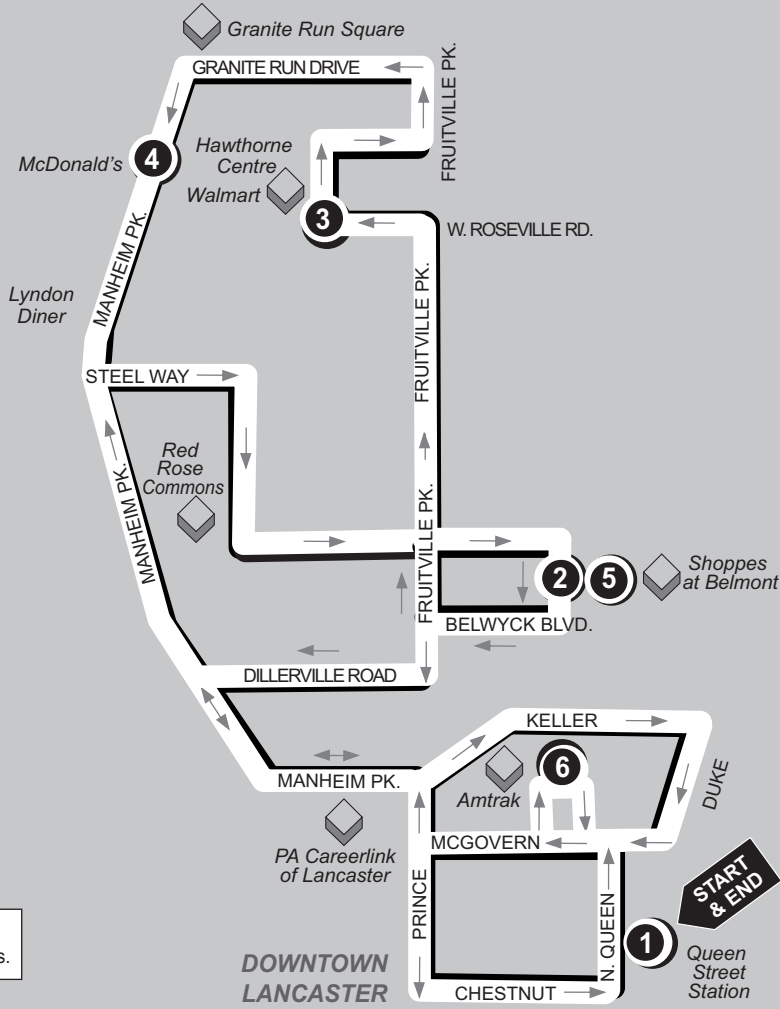

WEEKDAYS

NORTH

Times are approximate and may vary due to road and traffic conditions.

Map not to scale.

1

BUS STARTS

Queen St. Station
Transit Center
225 N. Queen St.

2

BUS DEPARTS

Shoppes
at Belmont

3

BUS DEPARTS

Hawthorne
Centre
Walmart

4

BUS DEPARTS

Manheim
Pike
McDonald's

5

BUS DEPARTS

Shoppes
at Belmont

6

BUS DEPARTS

Amtrak
Lancaster
Train Station

1

BUS ENDS

Queen St. Station
Transit Center
225 N. Queen St.

WEEKDAYS

A.M.	6:00	6:15	6:25	6:33	6:40	6:45	7:00
	6:30	6:45	6:55	7:03	7:10	7:15	7:30
P.M.	7:00	7:15	7:25	7:33	7:40	7:45	8:00
	7:30	7:45	7:55	8:03	8:10	8:15	8:30
	8:00	8:15	8:25	8:33	8:40	8:45	9:00
	8:30	8:45	8:55	9:03	9:10	9:15	9:30
	9:00	9:15	9:25	9:33	9:40	9:45	10:00
	10:00	10:15	10:25	10:33	10:40	10:45	11:00
	11:00	11:15	11:25	11:33	11:40	11:45	12:00
	12:00	12:15	12:25	12:33	12:40	12:45	1:00
	1:00	1:15	1:25	1:33	1:40	1:45	2:00
	2:00	2:15	2:25	2:33	2:40	2:45	3:00
	3:00	3:15	3:25	3:33	3:40	3:45	4:00
	3:30	3:45	3:55	4:03	4:10	4:15	4:30
	4:00	4:15	4:25	4:33	4:40	4:45	5:00
	4:30	4:45	4:55	5:03	5:10	5:15	5:30
	5:00	5:15	5:25	5:33	5:40	5:45	6:00
	5:30	5:45	5:55	6:03	6:10	6:15	6:30
6:30	6:45	6:55	7:03	7:10	7:15	7:30	
7:30	7:45	7:55	8:03	8:10	8:15	8:30	
8:30	8:45	8:55	9:03	9:10	9:15	9:30	
9:30	9:45	9:55	10:03	10:10	10:15	10:30	