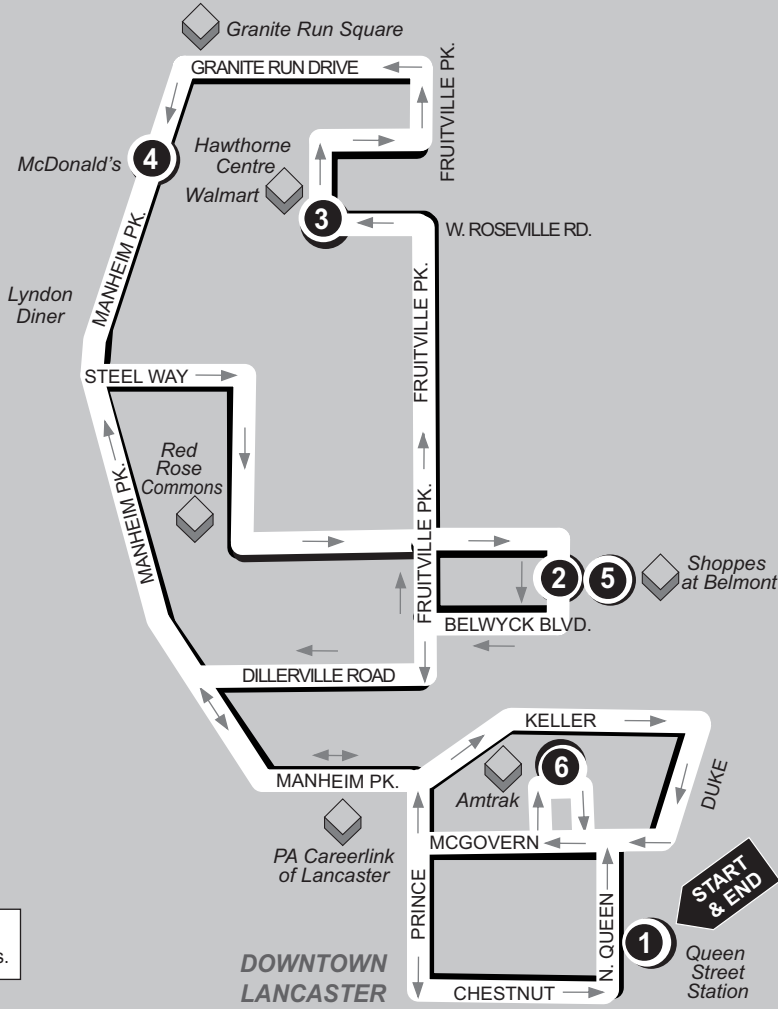

**SATURDAYS
&
SUNDAYS**

NORTH

Times are approximate and may vary due to road and traffic conditions.

Map not to scale.

1

BUS STARTS

Queen St. Station
Transit Center
225 N. Queen St.

2

BUS DEPARTS

Shoppes
at
Belmont

3

BUS DEPARTS

Hawthorne
Centre
Walmart

4

BUS DEPARTS

Manheim
Pike
McDonald's

5

BUS DEPARTS

Shoppes
at
Belmont

6

BUS DEPARTS

Amtrak
Lancaster
Train Station

1

BUS ENDS

Queen St. Station
Transit Center
225 N. Queen St.

SATURDAY

A.M.	7:00	7:15	7:25	7:33	7:40	7:45	8:00
	8:00	8:15	8:25	8:33	8:40	8:45	9:00
	9:00	9:15	9:25	9:33	9:40	9:45	10:00
	10:00	10:15	10:25	10:33	10:40	10:45	11:00
P.M.	11:00	11:15	11:25	11:33	11:40	11:45	12:00
	12:00	12:15	12:25	12:33	12:40	12:45	1:00
	1:00	1:15	1:25	1:33	1:40	1:45	2:00
	2:00	2:15	2:25	2:33	2:40	2:45	3:00
	3:00	3:15	3:25	3:33	3:40	3:45	4:00
	4:00	4:15	4:25	4:33	4:40	4:45	5:00
	5:00	5:15	5:25	5:33	5:40	5:45	6:00
	6:00	6:15	6:25	6:33	6:40	6:45	7:00
	7:00	7:15	7:25	7:33	7:40	7:45	8:00
	8:00	8:15	8:25	8:33	8:40	8:45	9:00
	9:00	9:15	9:25	9:33	9:40	9:45	10:00

SUNDAY

A.M.	9:00	9:15	9:25	9:33	9:40	9:45	10:00
	10:00	10:15	10:25	10:33	10:40	10:45	11:00
	11:00	11:15	11:25	11:33	11:40	11:45	12:00
P.M.	12:00	12:15	12:25	12:33	12:40	12:45	1:00
	1:00	1:15	1:25	1:33	1:40	1:45	2:00
	2:00	2:15	2:25	2:33	2:40	2:45	3:00
	3:00	3:15	3:25	3:33	3:40	3:45	4:00
	4:00	4:15	4:25	4:33	4:40	4:45	5:00
	5:00	5:15	5:25	5:33	5:40	5:45	6:00
	6:00	6:15	6:25	6:33	6:40	6:45	7:00