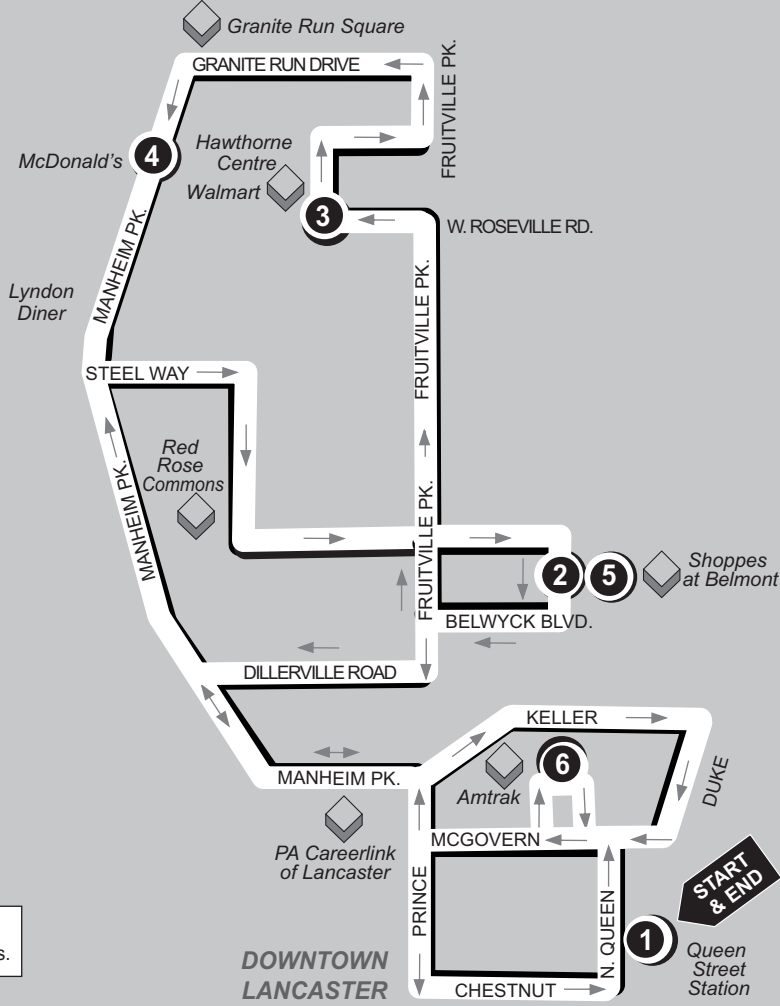

WEEKDAYS

NORTH

Times are approximate and may vary due to road and traffic conditions.

Map not to scale.

1

BUS STARTS

Queen St. Station
Transit Center
225 N. Queen St.

2

BUS DEPARTS

Shoppes
at
Belmont

3

BUS DEPARTS

Hawthorne
Centre
Walmart

4

BUS DEPARTS

Manheim
Pike
McDonald's

**SATURDAYS
&
SUNDAYS**

NORTH

Times are approximate and may vary due to road and traffic conditions.

Map not to scale.

1

BUS STARTS

Queen St. Station
Transit Center
225 N. Queen St.

2