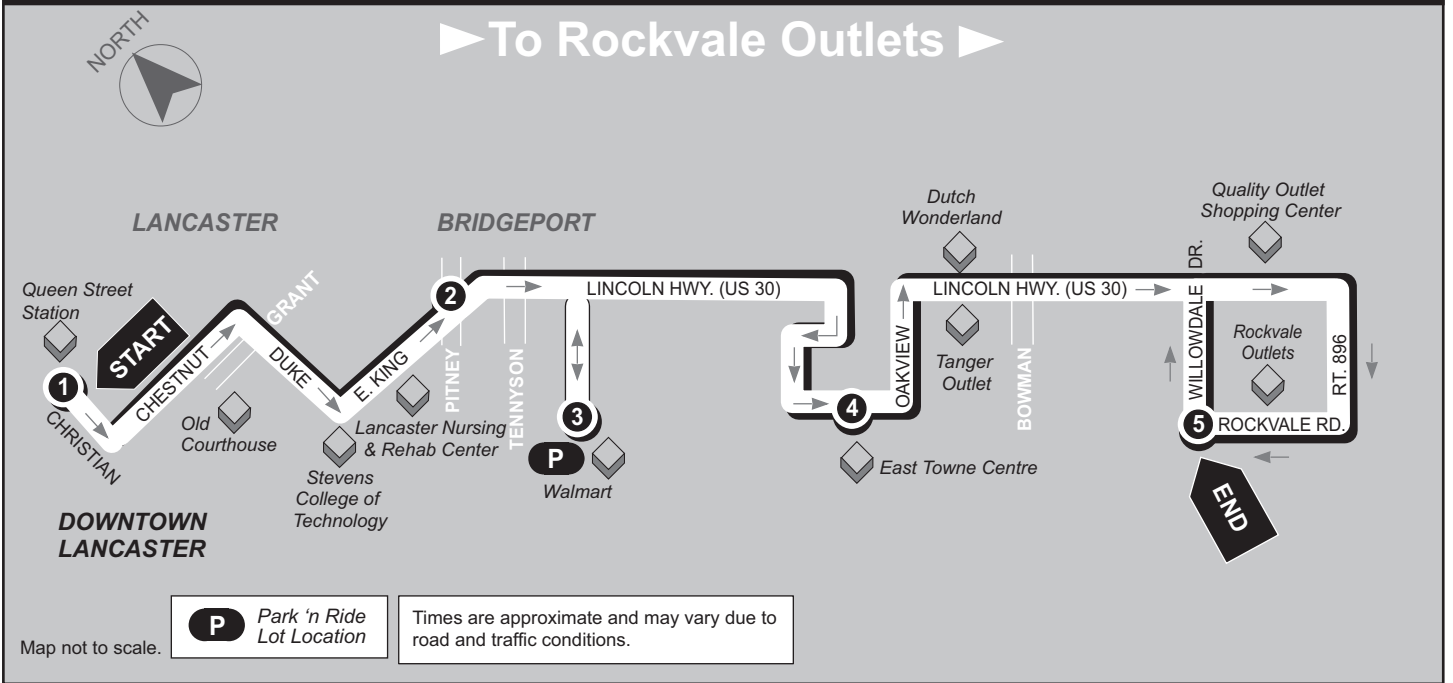

- | | | | | |
|--|--|--------------------|-------------------------|----------------------------|
| 1 | 2 | 3 | 4 | 5 |
| BUS STARTS | BUS DEPARTS | BUS DEPARTS | BUS DEPARTS | BUS ARRIVES/DEPARTS |
| Queen Street Station
Transit Center
225 N. Queen St. | Bridgeport
Lincoln Hwy. &
Pitney Rd. | Walmart | East
Towne
Centre | Rockvale
Outlets |

5
BUS DEPARTS
Rockvale Outlets

4
BUS DEPARTS
East Towne Centre

3
BUS DEPARTS
Walmart

2
BUS DEPARTS
Bridgeport
Lincoln Hwy. &
Pitney Rd.

1
BUS ENDS
Queen Street Station
Transit Center
225 N. Queen St.

WEEKDAYS/SATURDAY

1
BUS STARTS
Queen Street Station
Transit Center
225 N. Queen St.

2
BUS DEPARTS
Bridgeport
Lincoln Hwy. &
Pitney Rd.

3
BUS DEPARTS
Walmart

4
BUS DEPARTS
East
Towne
Centre

5
BUS ARRIVES/DEPARTS
Rockvale
Outlets

5
BUS DEPARTS
Rockvale Outlets

4
BUS DEPARTS
East Towne Centre

3
BUS DEPARTS
Walmart

2
BUS DEPARTS
Bridgeport
Lincoln Hwy. &
Pitney Rd.

1
BUS ENDS
Queen Street Station
Transit Center
225 N. Queen St.

SUNDAY