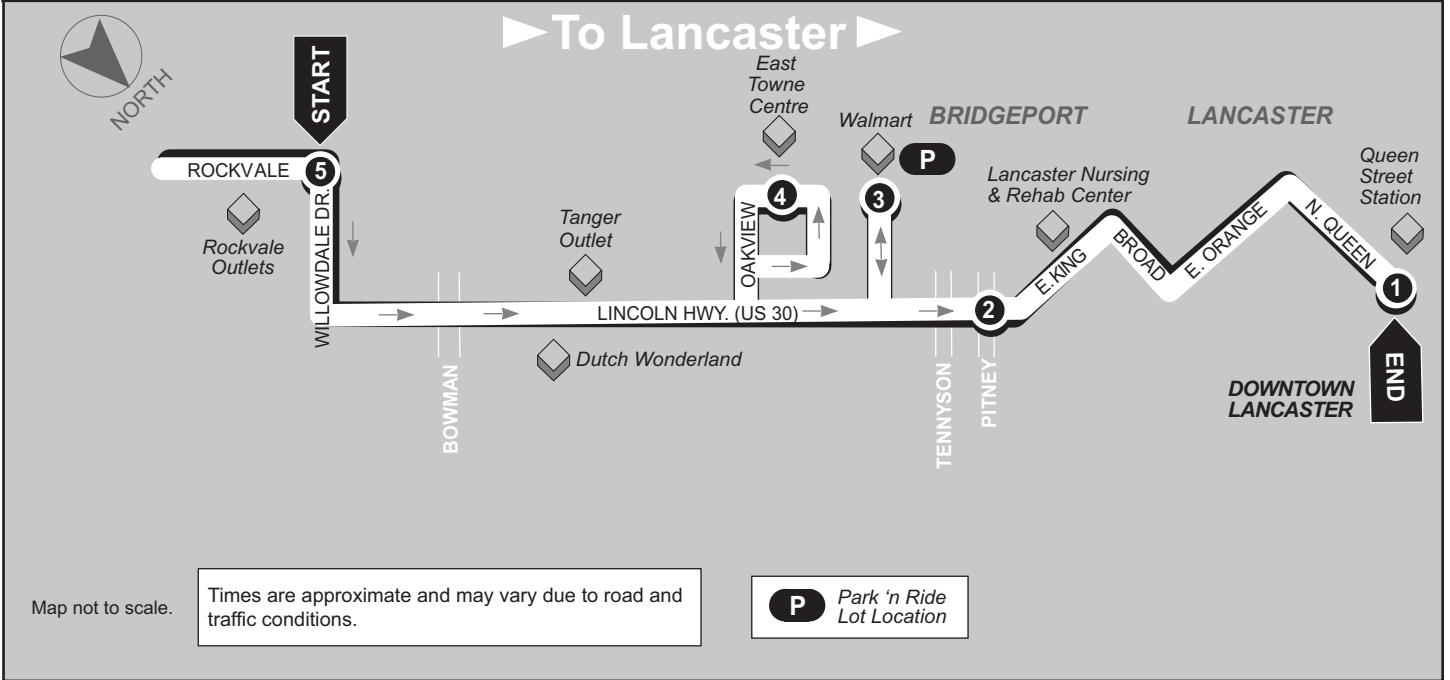

5
BUS DEPARTS
Rockvale Outlets

4
BUS DEPARTS
East Towne Centre

3
BUS DEPARTS
Walmart

2
BUS DEPARTS
Bridgeport
Lincoln Hwy. &
Pitney Rd.

1
BUS ENDS
Queen Street Station
Transit Center
225 N. Queen St.

WEEKDAYS/SATURDAY

1
BUS STARTS
Queen Street Station
Transit Center
225 N. Queen St.

2
BUS DEPARTS
Bridgeport
Lincoln Hwy. &
Pitney Rd.

3
BUS DEPARTS
Walmart

4
BUS DEPARTS
East
Towne
Centre

5
BUS ARRIVES/DEPARTS
Rockvale
Outlets

5
BUS DEPARTS
Rockvale Outlets

4
BUS DEPARTS
East Towne Centre

3
BUS DEPARTS
Walmart

2
BUS DEPARTS
Bridgeport
Lincoln Hwy. &
Pitney Rd.

1
BUS ENDS
Queen Street Station
Transit Center
225 N. Queen St.

SUNDAY