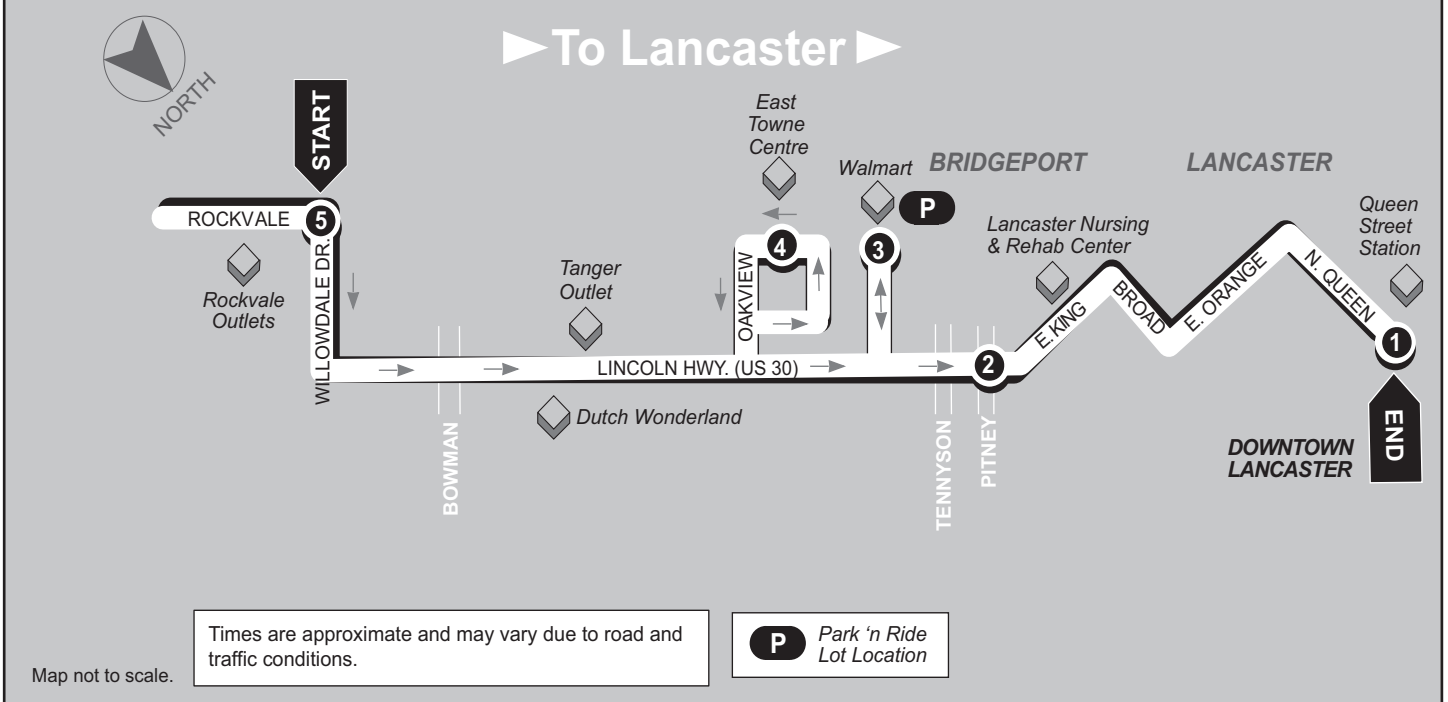

- | | | | | |
|--|--|--------------------|-------------------------|----------------------------|
| 1 | 2 | 3 | 4 | 5 |
| BUS STARTS | BUS DEPARTS | BUS DEPARTS | BUS DEPARTS | BUS ARRIVES/DEPARTS |
| Queen Street Station
Transit Center
225 N. Queen St. | Bridgeport
Lincoln Hwy. &
Pitney Rd. | Walmart | East
Towne
Centre | Rockvale
Outlets |

5
BUS DEPARTS
Rockvale Outlets

4
BUS DEPARTS
East Towne Centre

3
BUS DEPARTS
Walmart

2
BUS DEPARTS
Bridgeport
Lincoln Hwy. &
Pitney Rd.

1
BUS ENDS
Queen Street Station
Transit Center
225 N. Queen St.

WEEKDAYS/SATURDAY

1
BUS STARTS
Queen Street Station
Transit Center
225 N. Queen St.

2
BUS DEPARTS
Bridgeport
Lincoln Hwy. &
Pitney Rd.

3
BUS DEPARTS
Walmart

4
BUS DEPARTS
East
Towne
Centre

5
BUS ARRIVES/DEPARTS
Rockvale
Outlets

5
BUS DEPARTS
Rockvale Outlets

4
BUS DEPARTS
East Towne Centre

3
BUS DEPARTS
Walmart

2
BUS DEPARTS
Bridgeport
Lincoln Hwy. &
Pitney Rd.

1
BUS ENDS
Queen Street Station
Transit Center
225 N. Queen St.

SUNDAY