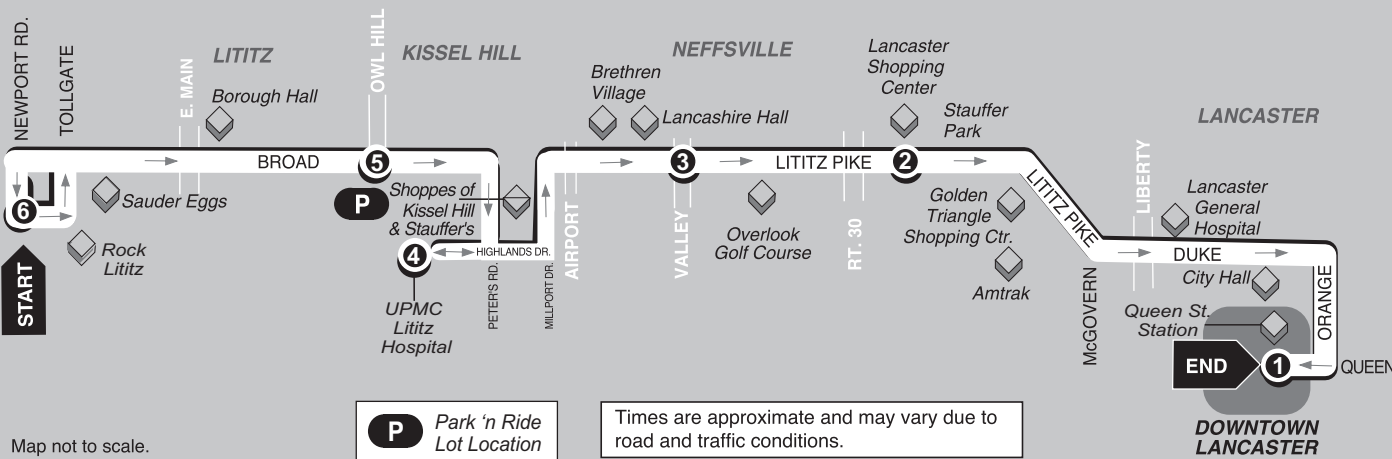

1	2	3	4	5	6	7
BUS STARTS	BUS DEPARTS	BUS DEPARTS	BUS DEPARTS	BUS DEPARTS	BUS DEPARTS	BUS ENDS
Queen St. Station Transit Center 225 N. Queen St.	Lancaster Shopping Center	Neffsville Lititz Pike and Valley Rd.	UPMC Lititz Hospital Highlands Dr.	Kissel Hill Lititz Pike & Owl Hill Rd.	Oak St. & Main St.	Lititz Newport Rd. & Tollgate Rd.

WEEKDAYS

A.M.	5:00	5:07	5:15	5:20	5:25	5:30	5:40
	6:00	6:07	6:15	6:20	6:25	6:30	6:40
	7:00	7:07	7:15	7:20	7:25	7:30	7:40
	8:00	8:07	8:15	8:20	8:25	8:30	8:40
	9:00	9:07	9:15	9:20	9:25	9:30	9:40
	10:30	10:37	10:45	10:50	10:55	11:00	11:10
P.M.	12:00	12:07	12:15	12:20	12:25	12:30	12:40
	1:30	1:37	1:45	1:50	1:55	2:00	2:10
	3:00	3:07	3:15	3:20	3:25	3:30	3:40
	4:00	4:07	4:15	4:20	4:25	4:30	4:40
	5:00	5:07	5:15	5:20	5:25	5:30	5:40
	5:30	5:37	5:45	5:50	5:55	6:00	6:10
	6:00	6:07	6:15	6:20	6:25	6:30	6:40

▶ To Lancaster ▶

Map not to scale.

P Park 'n Ride Lot Location

Times are approximate and may vary due to road and traffic conditions.

DOWNTOWN LANCASTER

6	5	4	3	2	1
BUS STARTS	BUS DEPARTS	BUS DEPARTS	BUS DEPARTS	BUS DEPARTS	BUS ENDS
Lititz Newport Rd. & Tollgate Rd.	Kissel Hill Lititz Pike and Owl Hill Rd.	UPMC Lititz Hospital Highlands Dr.	Neffsville Lititz Pike and Valley Rd.	Lancaster Shopping Center	Queen St. Station Transit Center 225 N. Queen St.

SATURDAY

A.M.	7:40	7:48	7:55	8:02	8:08	8:30
	8:40	8:48	8:55	9:02	9:08	9:30
	9:40	9:48	9:55	10:02	10:08	10:30
	11:40	11:48	11:55	12:02	12:08	12:30
P.M.	1:40	1:48	1:55	2:02	2:08	2:30
	3:40	3:48	3:55	4:02	4:08	4:30
	4:40	4:48	4:55	5:02	5:08	5:30
	5:40	5:48	5:55	6:02	6:08	6:30
	6:40	6:48	6:55	7:02	7:08	7:30