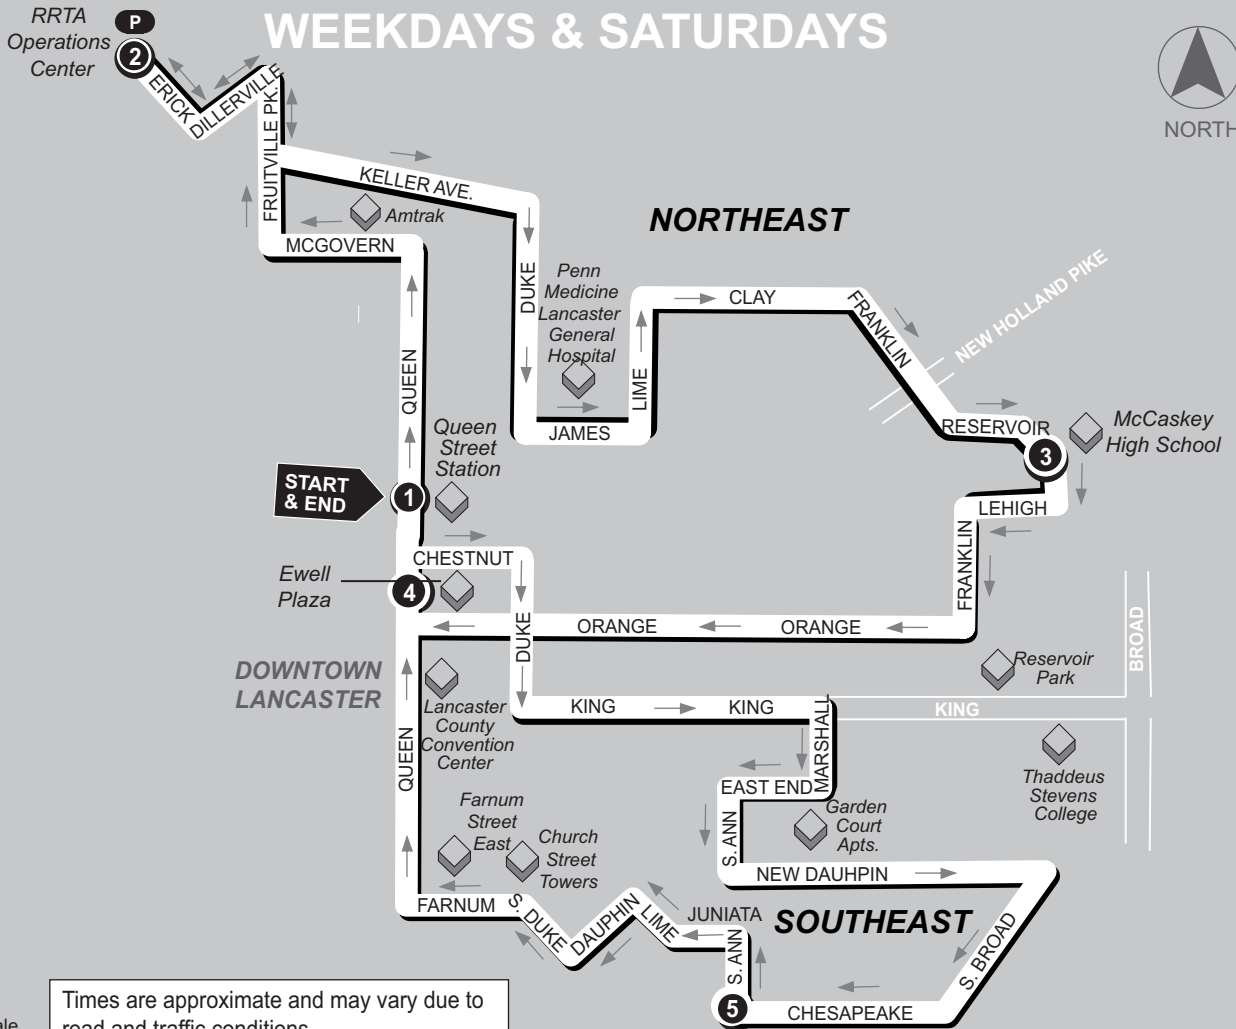

WEEKDAYS & SATURDAYS

Times are approximate and may vary due to road and traffic conditions.

Map not to scale.

TO THE NORTHEAST

1
BUS STARTS
 Queen St. Station
 Transit Center
 225 N. Queen St.

2
BUS DEPARTS
 RRTA Operations
 Center
 45 Erick Road,
 Lancaster

3
BUS DEPARTS
 McCaskey High
 School
 Reservoir St.
 Lancaster

TO THE SOUTHEAST

4
BUS DEPARTS
 Ewell Plaza
 123 N. Queen St.
 Lancaster

5
BUS DEPARTS
 S. Ann
 &
 Chesapeake

1
BUS ENDS
 Queen St. Station
 Transit Center
 225 N. Queen St.

XS - Trip does not operate on Saturdays.

SUNDAY

Map not to scale. Times are approximate and may vary due to road and traffic conditions.

TO THE NORTHEAST

TO THE SOUTHEAST

1	2	3	4	5	1
BUS STARTS	BUS DEPARTS	BUS DEPARTS	BUS DEPARTS	BUS DEPARTS	BUS ENDS
Queen St. Station Transit Center 225 N. Queen St.	RRRTA Operations Center 45 Erick Road, Lancaster	McCaskey High School Reservoir St. Lancaster	Ewell Plaza 123 N. Queen St. Lancaster	S. Ann & Chesapeake	Queen St. Station Transit Center 225 N. Queen St.

SUNDAY

A.M.	10:00	10:08	10:20	10:30	10:40	11:00
	11:00	11:08	11:20	11:30	11:40	12:00
P.M.	12:00	12:08	12:20	12:30	12:40	1:00
	1:00	1:08	1:20	1:30	1:40	2:00
	2:00	2:08	2:20	2:30	2:40	3:00
	3:00	3:08	3:20	3:30	3:40	4:00
	4:00	4:08	4:20	4:30	4:40	5:00
	5:00	5:08	5:20	5:30	5:40	6:00
	6:00	6:08	6:20	6:30	6:40	7:00