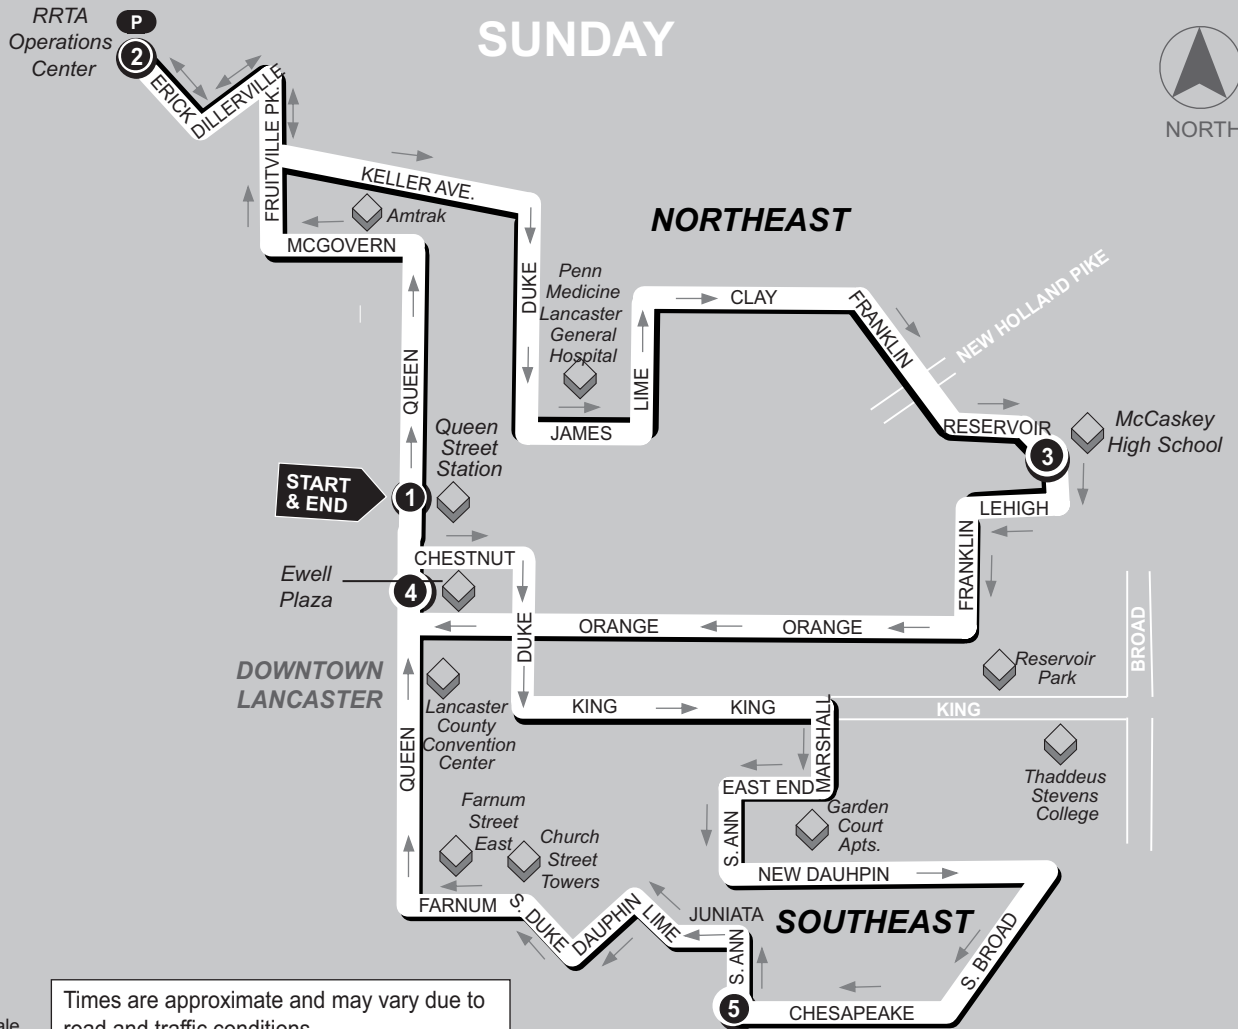

WEEKDAYS & SATURDAYS

Times are approximate and may vary due to road and traffic conditions.

Map not to scale.

TO THE NORTHEAST

1
BUS STARTS
 Queen St. Station
 Transit Center
 225 N. Queen St.

2
BUS DEPARTS
 RRTA Operations
 Center
 45 Erick Road,
 Lancaster

3
BUS DEPARTS
 McCaskey High
 School
 Reservoir St.
 Lancaster

TO THE SOUTHEAST

4
BUS DEPARTS
 Ewell Plaza
 123 N. Queen St.
 Lancaster

5
BUS DEPARTS
 S. Ann
 &
 Chesapeake

1
BUS ENDS
 Queen St. Station
 Transit Center
 225 N. Queen St.

XS - Trip does not operate on Saturdays.

SUNDAY

Map not to scale. Times are approximate and may vary due to road and traffic conditions.

TO THE NORTHEAST

TO THE SOUTHEAST

1	2	3	4	5	1
BUS STARTS	BUS DEPARTS	BUS DEPARTS	BUS DEPARTS	BUS DEPARTS	BUS ENDS
Queen St. Station Transit Center 225 N. Queen St.	RRRTA Operations Center 45 Erick Road, Lancaster	McCaskey High School Reservoir St. Lancaster	Ewell Plaza 123 N. Queen St. Lancaster	S. Ann & Chesapeake	Queen St. Station Transit Center 225 N. Queen St.

SUNDAY

A.M.	10:00	10:08	10:20	10:30	10:40	11:00
	11:00	11:08	11:20	11:30	11:40	12:00
P.M.	12:00	12:08	12:20	12:30	12:40	1:00
	1:00	1:08	1:20	1:30	1:40	2:00
	2:00	2:08	2:20	2:30	2:40	3:00
	3:00	3:08	3:20	3:30	3:40	4:00
	4:00	4:08	4:20	4:30	4:40	5:00
	5:00	5:08	5:20	5:30	5:40	6:00
	6:00	6:08	6:20	6:30	6:40	7:00