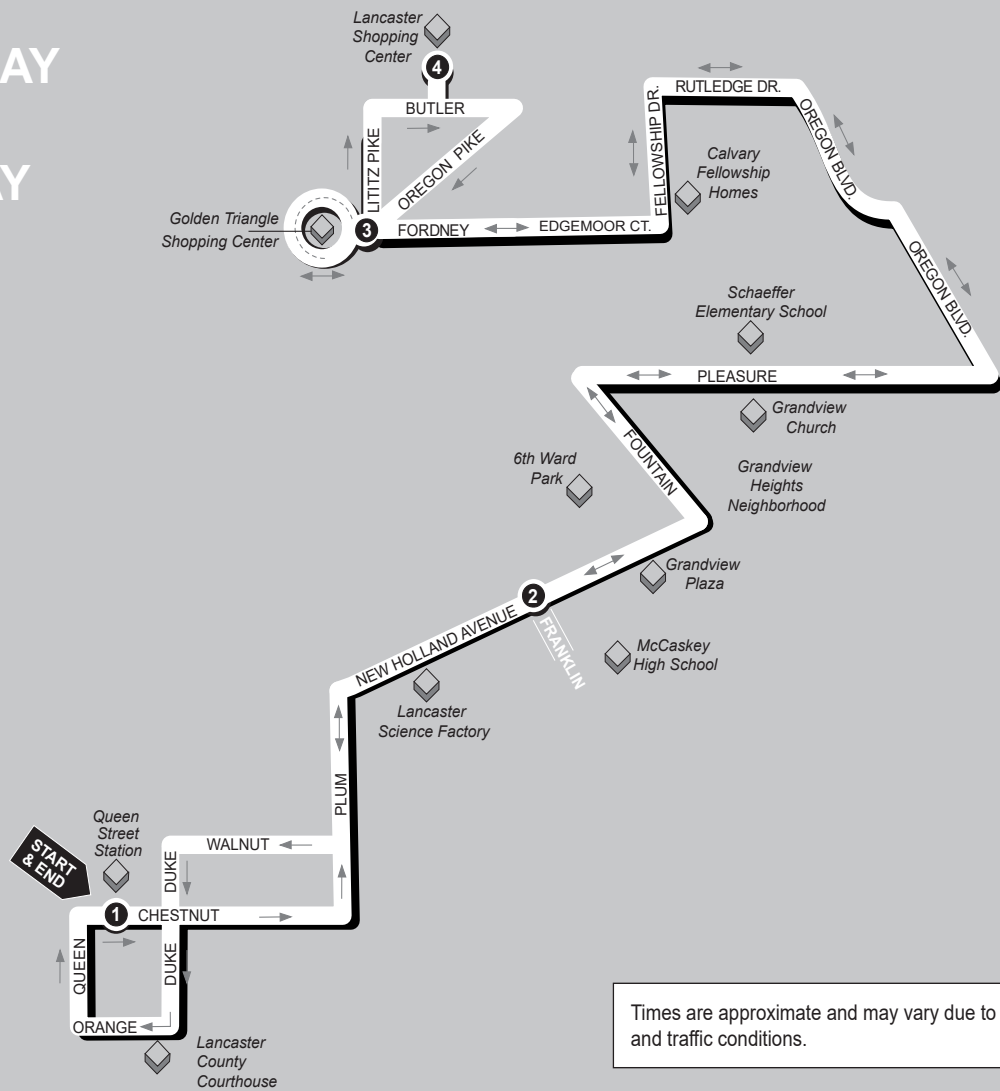

**SATURDAY
&
SUNDAY**

Map not to scale.

Times are approximate and may vary due to road and traffic conditions.

BUS STARTS

Queen St. Station
Transit Center
225 N. Queen St.

BUS DEPARTS

New Holland Ave.
&
Franklin St.

BUS DEPARTS

Golden Triangle
Shopping Ctr.

BUS DEPARTS

Lancaster
Shopping Ctr.

BUS DEPARTS

Golden Triangle
Shopping Ctr.

BUS DEPARTS

New Holland Ave.
&
Franklin St.

BUS ENDS

Queen St. Station
Transit Center
225 N. Queen St.

SATURDAY

A.M.	8:00	8:05	8:15	8:25	8:35	8:45	9:00
	9:00	9:05	9:15	9:25	9:35	9:45	10:00
P.M.	10:00	10:05	10:15	10:25	10:35	10:45	11:00
	12:00	12:05	12:15	12:25	12:35	12:45	1:00
	2:00	2:05	2:15	2:25	2:35	2:45	3:00
	3:00	3:05	3:15	3:25	3:35	3:45	4:00
	4:00	4:05	4:15	4:25	4:35	4:45	5:00
	5:00	5:05	5:15	5:25	5:35	5:45	6:00

SUNDAY

A.M.	8:00	8:05	8:15	8:25	8:35	8:45	9:00
	9:00	9:05	9:15	9:25	9:35	9:45	10:00
P.M.	10:00	10:05	10:15	10:25	10:35	10:45	11:00
	12:00	12:05	12:15	12:25	12:35	12:45	1:00
	2:00	2:05	2:15	2:25	2:35	2:45	3:00
	4:00	4:05	4:15	4:25	4:35	4:45	5:00
	5:00	5:05	5:15	5:25	5:35	5:45	6:00