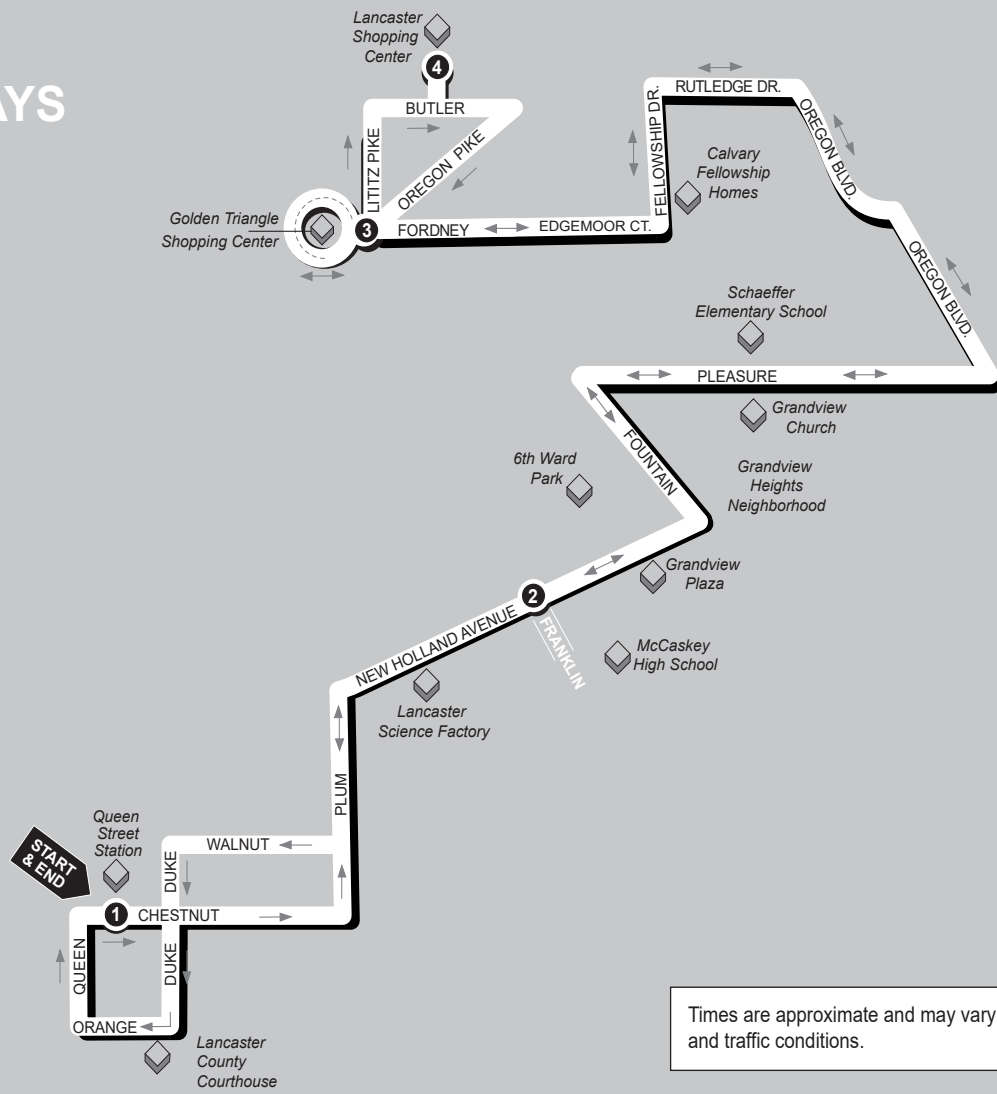

WEEKDAYS

Map not to scale.

Times are approximate and may vary due to road and traffic conditions.

**BUS STARTS**

Queen St. Station  
Transit Center  
225 N. Queen St.

**BUS DEPARTS**

New Holland Ave.  
&  
Franklin St.

**BUS DEPARTS**

Golden Triangle  
Shopping Ctr.

**BUS DEPARTS**

Lancaster  
Shopping Ctr.

**BUS DEPARTS**

Golden Triangle  
Shopping Ctr.

**BUS DEPARTS**

New Holland Ave.  
&  
Franklin St.

**BUS ENDS**

Queen St. Station  
Transit Center  
225 N. Queen St.

WEEKDAYS

A.M.	6:00	6:05	6:15	6:25	6:35	6:45	7:00
	6:30	6:35	6:45	6:55	7:05	7:15	7:30
	7:00	7:05	7:15	7:25	7:35	7:45	8:00
	7:30	7:35	7:45	7:55	8:05	8:15	8:30
	8:00	8:05	8:15	8:25	8:35	8:45	9:00
	9:00	9:05	9:15	9:25	9:35	9:45	10:00
	10:00	10:05	10:15	10:25	10:35	10:45	11:00
	11:00	11:05	11:15	11:25	11:35	11:45	12:00
P.M.	12:00	12:05	12:15	12:25	12:35	12:45	1:00
	1:00	1:05	1:15	1:25	1:35	1:45	2:00
	2:00	2:05	2:15	2:25	2:35	2:45	3:00
	2:30	2:35	2:45	2:55	3:05	3:15	3:30
	3:00	3:05	3:15	3:25	3:35	3:45	4:00
	3:30	3:35	3:45	3:55	4:05	4:15	4:30
	4:00	4:05	4:15	4:25	4:35	4:45	5:00
	4:30	4:35	4:45	4:55	5:05	5:15	5:30
	5:30	5:35	5:45	5:55	6:05	6:15	6:30
	6:30	6:35	6:45	6:55	7:05	7:15	7:30