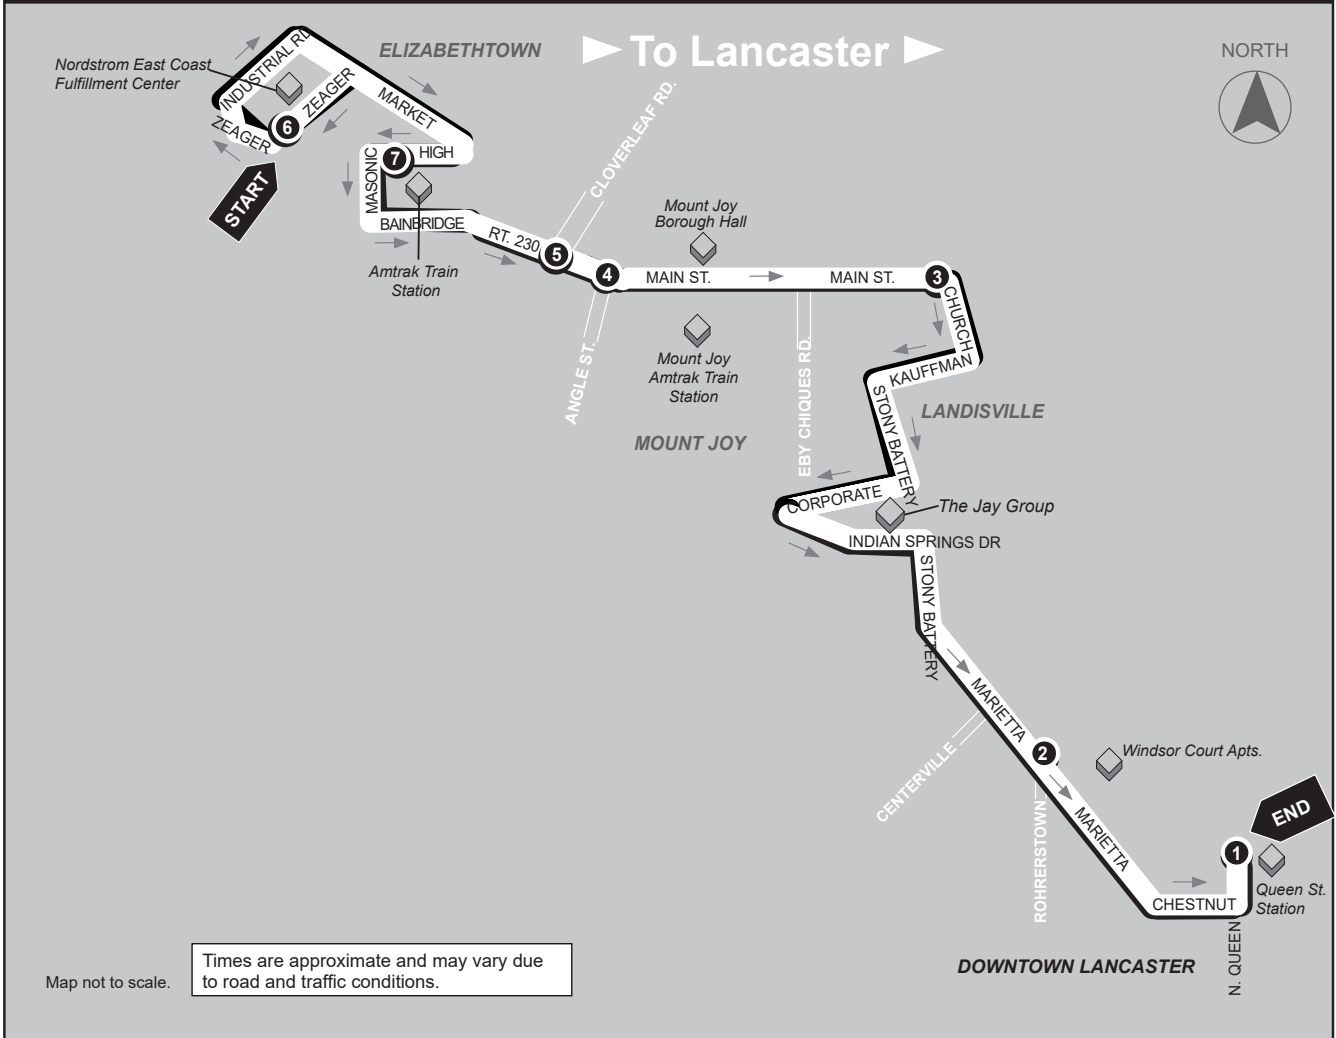

1	2	3	4	5	6
BUS STARTS	BUS DEPARTS	BUS DEPARTS	BUS DEPARTS	BUS ARRIVES/DEPARTS	BUS ENDS
Queen Street Station Transit Center 225 N. Queen St.	Rohrerstown Marietta Ave. & Rohrerstown Rd.	Landisville Church St. & Main St.	Mount Joy Main St. & Angle St.	Route 230 Market Street & Cloverleaf Rd.	Nordstrom Zeager Rd.

SATURDAY

A.M.	6:30	6:40	6:50	7:00	7:05	7:25
	8:30	8:40	8:50	9:00	9:05	9:25
P.M.	1:30	1:40	1:50	2:00	2:05	2:25
	3:30	3:40	3:50	4:00	4:05	4:25

6

BUS ENDS
Nordstrom
Zeager Rd.

7

BUS DEPARTS
Elizabethtown
Amtrak Station
High St. & Masonic Dr.

5

BUS ARRIVES/DEPARTS
Route 230
Market Street
& Cloverleaf Rd.

4

BUS DEPARTS
Mount Joy
Main St. &
Angle St.

3

BUS DEPARTS
Landisville
Church St.
& Main St.

2

BUS DEPARTS
Rohrerstown
Marietta Ave. &
Rohrerstown Rd.

1

BUS STARTS
Queen Street Station
Transit Center
225 N. Queen St.

WEEKDAYS

A.M.	5:55	6:05	6:15	6:20	6:32	6:44	7:00
	6:55	7:05	7:15	7:20	7:32	7:44	8:00
	7:55	8:05	8:15	8:20	8:32	8:44	9:00
	8:55	9:05	9:15	9:20	9:32	9:44	10:00
	10:55	11:05	11:15	11:20	11:32	11:44	12:00
P.M.	12:55	1:05	1:15	1:20	1:32	1:44	2:00
	2:55	3:05	3:15	3:20	3:32	3:44	4:00
	4:25	4:35	4:45	4:50	5:02	5:14	5:30
	5:25	5:35	5:45	5:50	6:02	6:14	6:30
	6:25	6:35	6:45	6:50	7:02	7:14	7:30