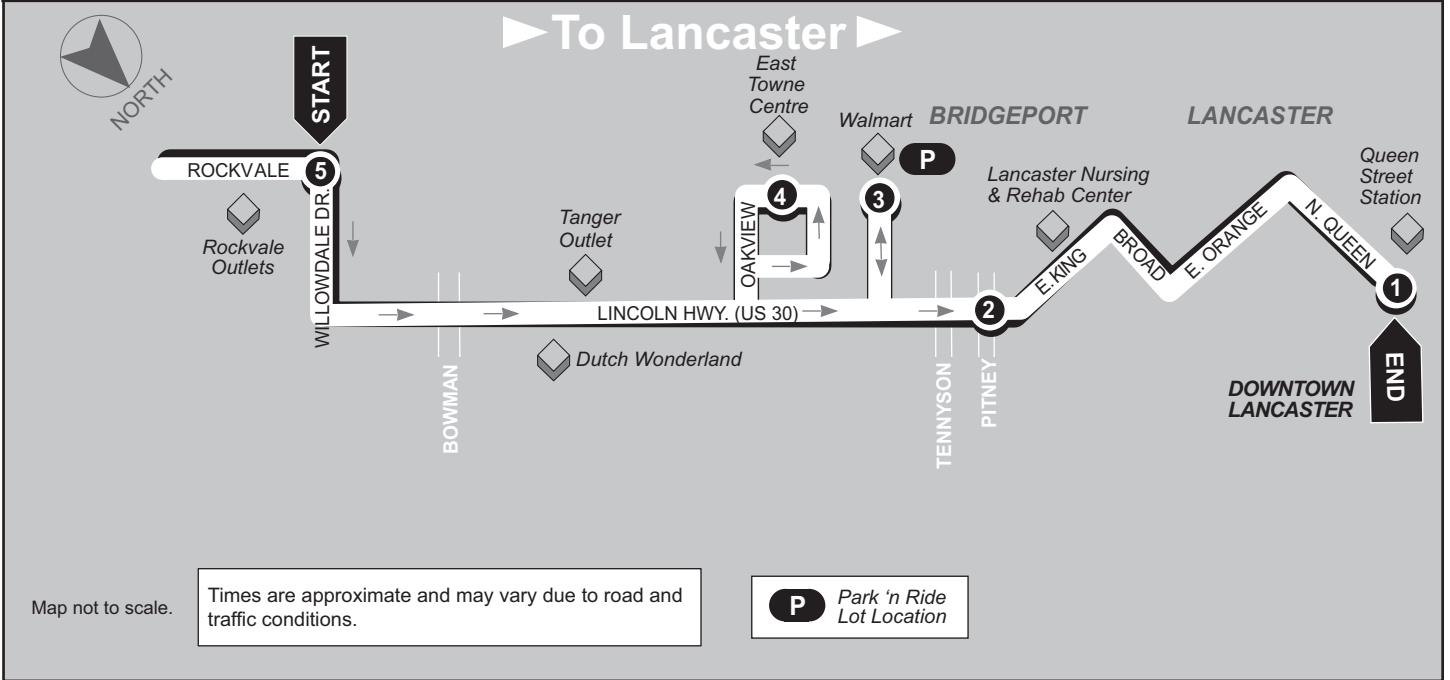

1
BUS STARTS
Queen Street Station
Transit Center
225 N. Queen St.

2
BUS DEPARTS
Bridgeport
Lincoln Hwy. &
Pitney Rd.

3
BUS DEPARTS
Walmart

4
BUS DEPARTS
East
Towne
Centre

5
BUS ARRIVES/DEPARTS
Rockvale
Outlets

SUNDAY

A.M.	7:00	7:10	7:20	7:25	7:40
	7:30	7:40	7:50	7:55	8:10
P.M.	8:00	8:10	8:20	8:25	8:40
	8:30	8:40	8:50	8:55	9:10
	9:00	9:10	9:20	9:25	9:40
	9:30	9:40	9:50	9:55	10:10
	10:30	10:40	10:50	10:55	11:10
	11:30	11:40	11:50	11:55	12:10
	12:30	12:40	12:50	12:55	1:10
	1:30	1:40	1:50	1:55	2:10
	2:30	2:40	2:50	2:55	3:10
	3:00	3:10	3:20	3:25	3:40
3:30	3:40	3:50	3:55	4:10	
4:00	4:10	4:20	4:25	4:40	
4:30	4:40	4:50	4:55	5:10	
5:00	5:10	5:20	5:25	5:40	
5:30	5:40	5:50	5:55	6:10	
6:00	6:10	6:20	6:25	6:40	

5
BUS DEPARTS
Rockvale Outlets

4
BUS DEPARTS
East Towne Centre

3
BUS DEPARTS
Walmart

2
BUS DEPARTS
Bridgeport
Lincoln Hwy. &
Pitney Rd.

1
BUS ENDS
Queen Street Station
Transit Center
225 N. Queen St.

SUNDAY

A.M.	7:40	7:55	8:05	8:10	8:30
	8:10	8:25	8:35	8:40	9:00
P.M.	8:40	8:55	9:05	9:10	9:30
	9:10	9:25	9:35	9:40	10:00
	9:40	9:55	10:05	10:10	10:30
	10:10	10:25	10:35	10:40	11:00
	11:10	11:25	11:35	11:40	12:00
	12:10	12:25	12:35	12:40	1:00
	1:10	1:25	1:35	1:40	2:00
	2:10	2:25	2:35	2:40	3:00
	3:10	3:25	3:35	3:40	4:00
	3:40	3:55	4:05	4:10	4:30
4:10	4:25	4:35	4:40	5:00	
4:40	4:55	5:05	5:10	5:30	
5:10	5:25	5:35	5:40	6:00	
5:40	5:55	6:05	6:10	6:30	
6:10	6:25	6:35	6:40	7:00	
6:40	6:55	7:05	7:10	7:30	