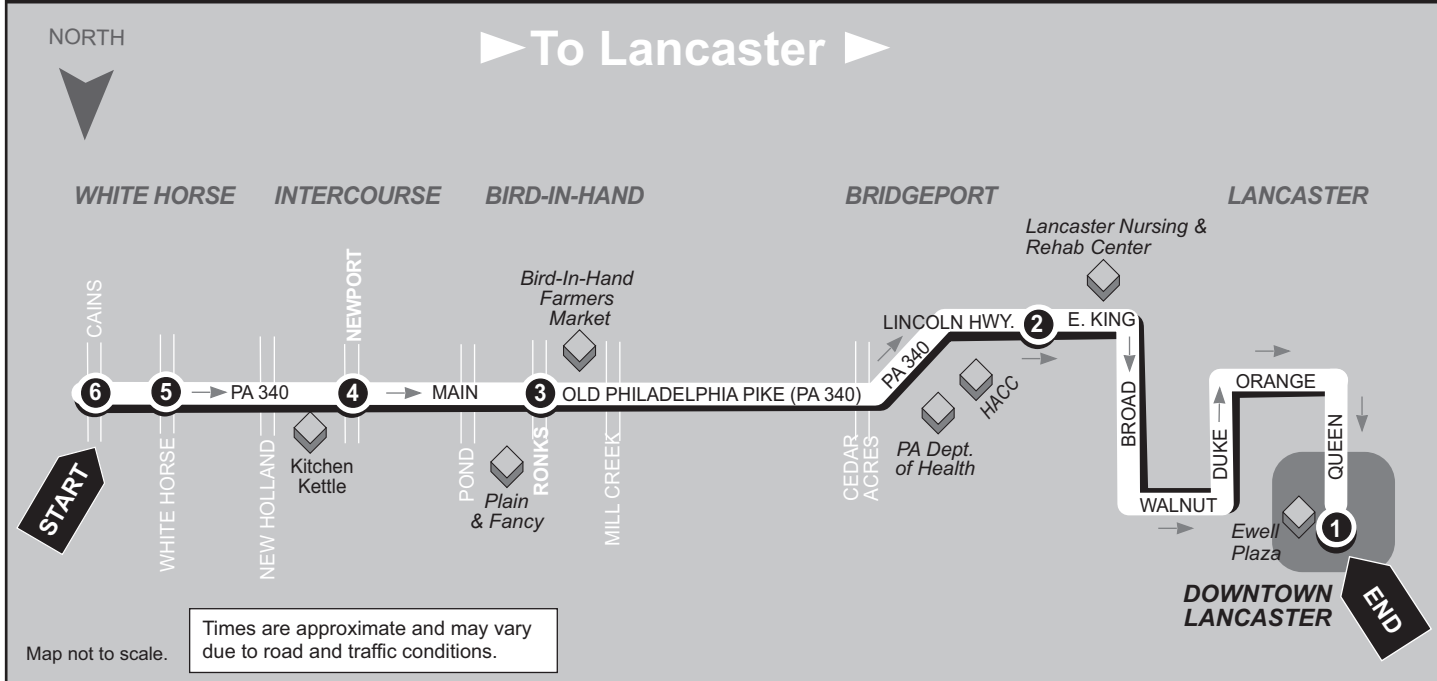

▶ To Cains ▶

NORTH

| 1 | 2 | 3 | 4 | 5 | 6 |
|---|--|--|--|--|--|
| BUS STARTS Lancaster N. Queen St. Ewell Plaza | BUS DEPARTS Bridgeport Lincoln Hwy. & Pitney Rd. | BUS DEPARTS Bird-in-Hand Old Phila. Pk. & Rons Rd. | BUS DEPARTS Intercourse Old Phila. Pk. & Newport Rd. | BUS DEPARTS White Horse Old Phila. Pk. & White Horse Rd. | BUS ENDS Cains Old Phila. Pk. & Churchtown Rd. |

6
BUS STARTS
Cains
Old Phila. Pk.
& Cains Rd.

5
BUS DEPARTS
White Horse
Old Phila. Pk. &
White Horse Rd.

4
BUS DEPARTS
Intercourse
Old Phila. Pk.
& Newport Rd.

3
BUS DEPARTS
Bird-in-Hand
Old Phila. Pk.
& Ronks Rd.

2
BUS DEPARTS
Bridgeport
Lincoln Hwy.
& Pitney Rd.

1
BUS ENDS
Lancaster
N. Queen St.
Ewell Plaza

WEEKDAYS

| | | | | | | |
|------|-------|-------|-------|-------|-------|-------|
| A.M. | 6:15 | 6:20 | 6:28 | 6:36 | 6:44 | 7:00 |
| | 7:15 | 7:20 | 7:28 | 7:36 | 7:44 | 8:00 |
| | 9:15 | 9:20 | 9:28 | 9:36 | 9:44 | 10:00 |
| | 11:15 | 11:20 | 11:28 | 11:36 | 11:44 | 12:00 |
| P.M. | 1:15 | 1:20 | 1:28 | 1:36 | 1:44 | 2:00 |
| | 3:15 | 3:20 | 3:28 | 3:36 | 3:44 | 4:00 |
| | 4:45 | 4:50 | 4:58 | 5:06 | 5:14 | 5:30 |
| | 6:15 | 6:20 | 6:28 | 6:36 | 6:44 | 7:00 |