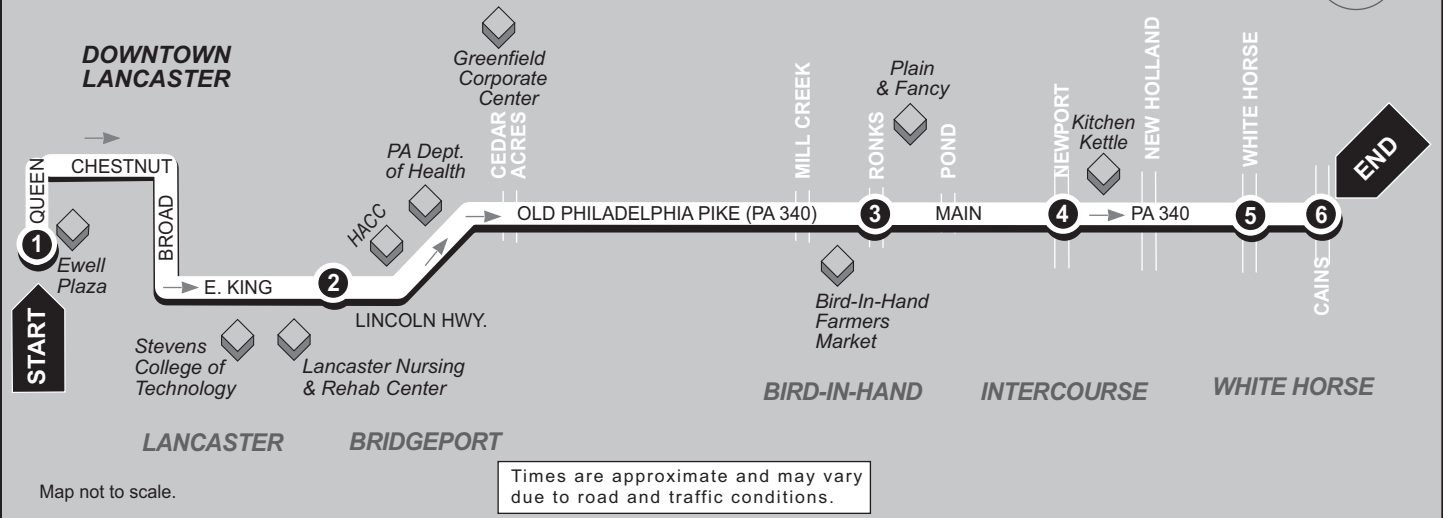

▶ To Cains ▶

NORTH

| 1 | 2 | 3 | 4 | 5 | 6 |
|---|--|--|--|--|--|
| BUS STARTS Lancaster N. Queen St. Ewell Plaza | BUS DEPARTS Bridgeport Lincoln Hwy. & Pitney Rd. | BUS DEPARTS Bird-in-Hand Old Phila. Pk. & Rons Rd. | BUS DEPARTS Intercourse Old Phila. Pk. & Newport Rd. | BUS DEPARTS White Horse Old Phila. Pk. & White Horse Rd. | BUS ENDS Cains Old Phila. Pk. & Churchtown Rd. |

6
BUS STARTS
Cains
Old Phila. Pk.
& Cains Rd.

5
BUS DEPARTS
White Horse
Old Phila. Pk. &
White Horse Rd.

4
BUS DEPARTS
Intercourse
Old Phila. Pk.
& Newport Rd.

3
BUS DEPARTS
Bird-in-Hand
Old Phila. Pk.
& Ronks Rd.

2
BUS DEPARTS
Bridgeport
Lincoln Hwy.
& Pitney Rd.

1
BUS ENDS
Lancaster
N. Queen St.
Ewell Plaza

WEEKDAYS

| | | | | | | |
|------|-------|-------|-------|-------|-------|-------|
| A.M. | 6:15 | 6:20 | 6:28 | 6:36 | 6:44 | 7:00 |
| | 7:15 | 7:20 | 7:28 | 7:36 | 7:44 | 8:00 |
| | 9:15 | 9:20 | 9:28 | 9:36 | 9:44 | 10:00 |
| | 11:15 | 11:20 | 11:28 | 11:36 | 11:44 | 12:00 |
| P.M. | 1:15 | 1:20 | 1:28 | 1:36 | 1:44 | 2:00 |
| | 3:15 | 3:20 | 3:28 | 3:36 | 3:44 | 4:00 |
| | 4:45 | 4:50 | 4:58 | 5:06 | 5:14 | 5:30 |
| | 6:15 | 6:20 | 6:28 | 6:36 | 6:44 | 7:00 |