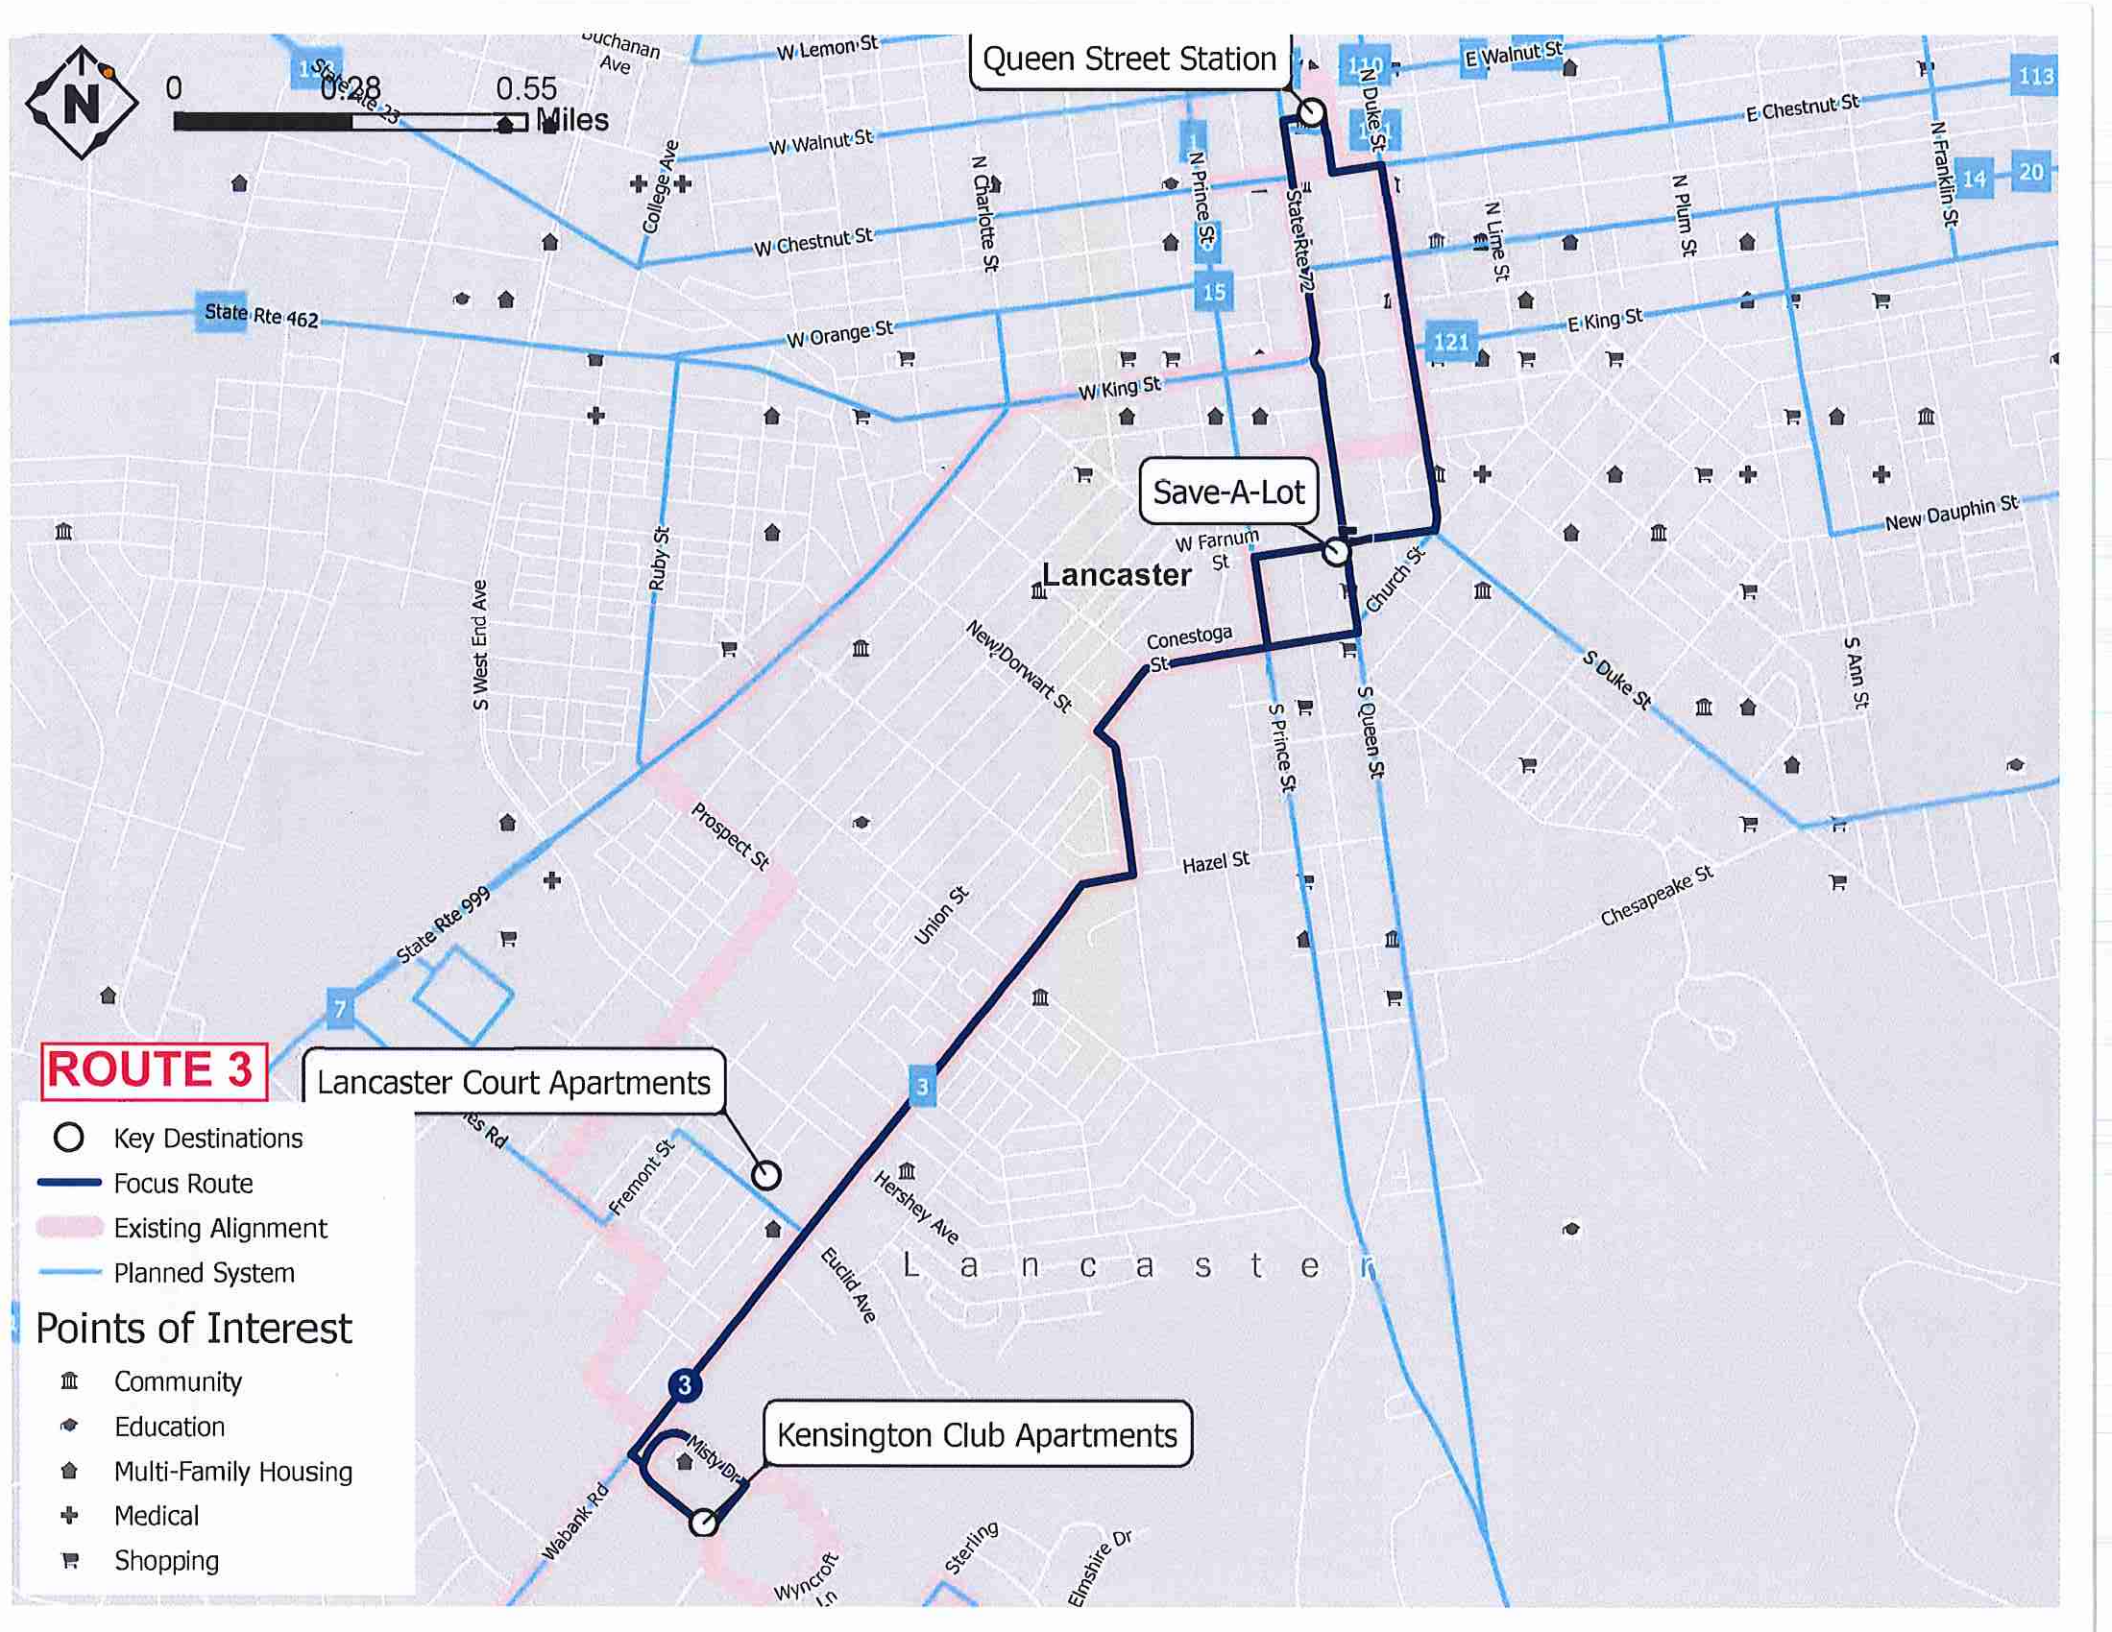

0 0.28 0.55 Miles

Queen Street Station

Save-A-Lot

Lancaster

Lancaster Court Apartments

Kensington Club Apartments

### Points of Interest

-  Community
-  Education
-  Multi-Family Housing
-  Medical
-  Shopping

**Red Rose Transit Authority**  
**Route 3 - Kensington Court**  
**Fall 2024**  
**Weekday**

<b>Bus Starts</b> Queen St Station	<b>Bus Departs</b> Kensington Court	<b>Bus Ends</b> Queen St Station	
6:00	6:15	6:30	60 Minutes
6:30	6:45	7:00	60 Minutes
7:30	7:45	8:00	60 Minutes
8:30	8:45	9:00	60 Minutes
9:30	9:45	10:00	60 Minutes
10:30	10:45	11:00	60 Minutes
11:30	11:45	12:00	60 Minutes
12:30	12:45	1:00	60 Minutes
1:30	1:45	2:00	60 Minutes
2:30	2:45	3:00	60 Minutes
3:30	3:45	4:00	60 Minutes
4:30	4:45	5:00	60 Minutes
5:30	5:45	6:00	60 Minutes
6:30	6:45	7:00	60 Minutes
7:30	7:45	8:00	60 Minutes
8:30	8:45	9:00	60 Minutes
10:00	10:15	10:30	60 Minutes

**Red Rose Transit Authority**  
**Route 3 - Kensington Court**  
**Fall 2024**  
**Saturday**

<b>Bus Starts</b>	<b>Bus Departs</b>	<b>Bus Ends</b>	
Queen St Station	Kensington Court	Queen St Station	
7:00	7:15	7:30	60 Minutes
8:00	8:15	8:30	60 Minutes
9:00	9:15	9:30	60 Minutes
10:00	10:15	10:30	60 Minutes
11:00	11:15	11:30	60 Minutes
12:00	12:15	12:30	60 Minutes
1:00	1:15	1:30	60 Minutes
2:00	2:15	2:30	60 Minutes
3:00	3:15	3:30	60 Minutes
4:00	4:15	4:30	60 Minutes
5:00	5:15	5:30	60 Minutes
6:00	6:15	6:30	60 Minutes
7:00	7:15	7:30	60 Minutes
8:00	8:15	8:30	60 Minutes
9:00	9:15	9:30	60 Minutes
10:00	10:15	10:30	60 Minutes

**Red Rose Transit Authority**  
**Route 3 - Kensington Court**  
**Fall 2024**  
**Sunday**

<b>Bus Starts</b>	<b>Bus Departs</b>	<b>Bus Ends</b>	
Queen St Station	Kensington Court	Queen St Station	
8:00	8:15	8:30	60 Minutes
9:00	9:15	9:30	60 Minutes
10:00	10:15	10:30	60 Minutes
11:00	11:15	11:30	60 Minutes
12:00	12:15	12:30	60 Minutes
1:00	1:15	1:30	60 Minutes
2:00	2:15	2:30	60 Minutes
3:00	3:15	3:30	60 Minutes
4:00	4:15	4:30	60 Minutes
5:00	5:15	5:30	60 Minutes
6:00	6:15	6:30	60 Minutes