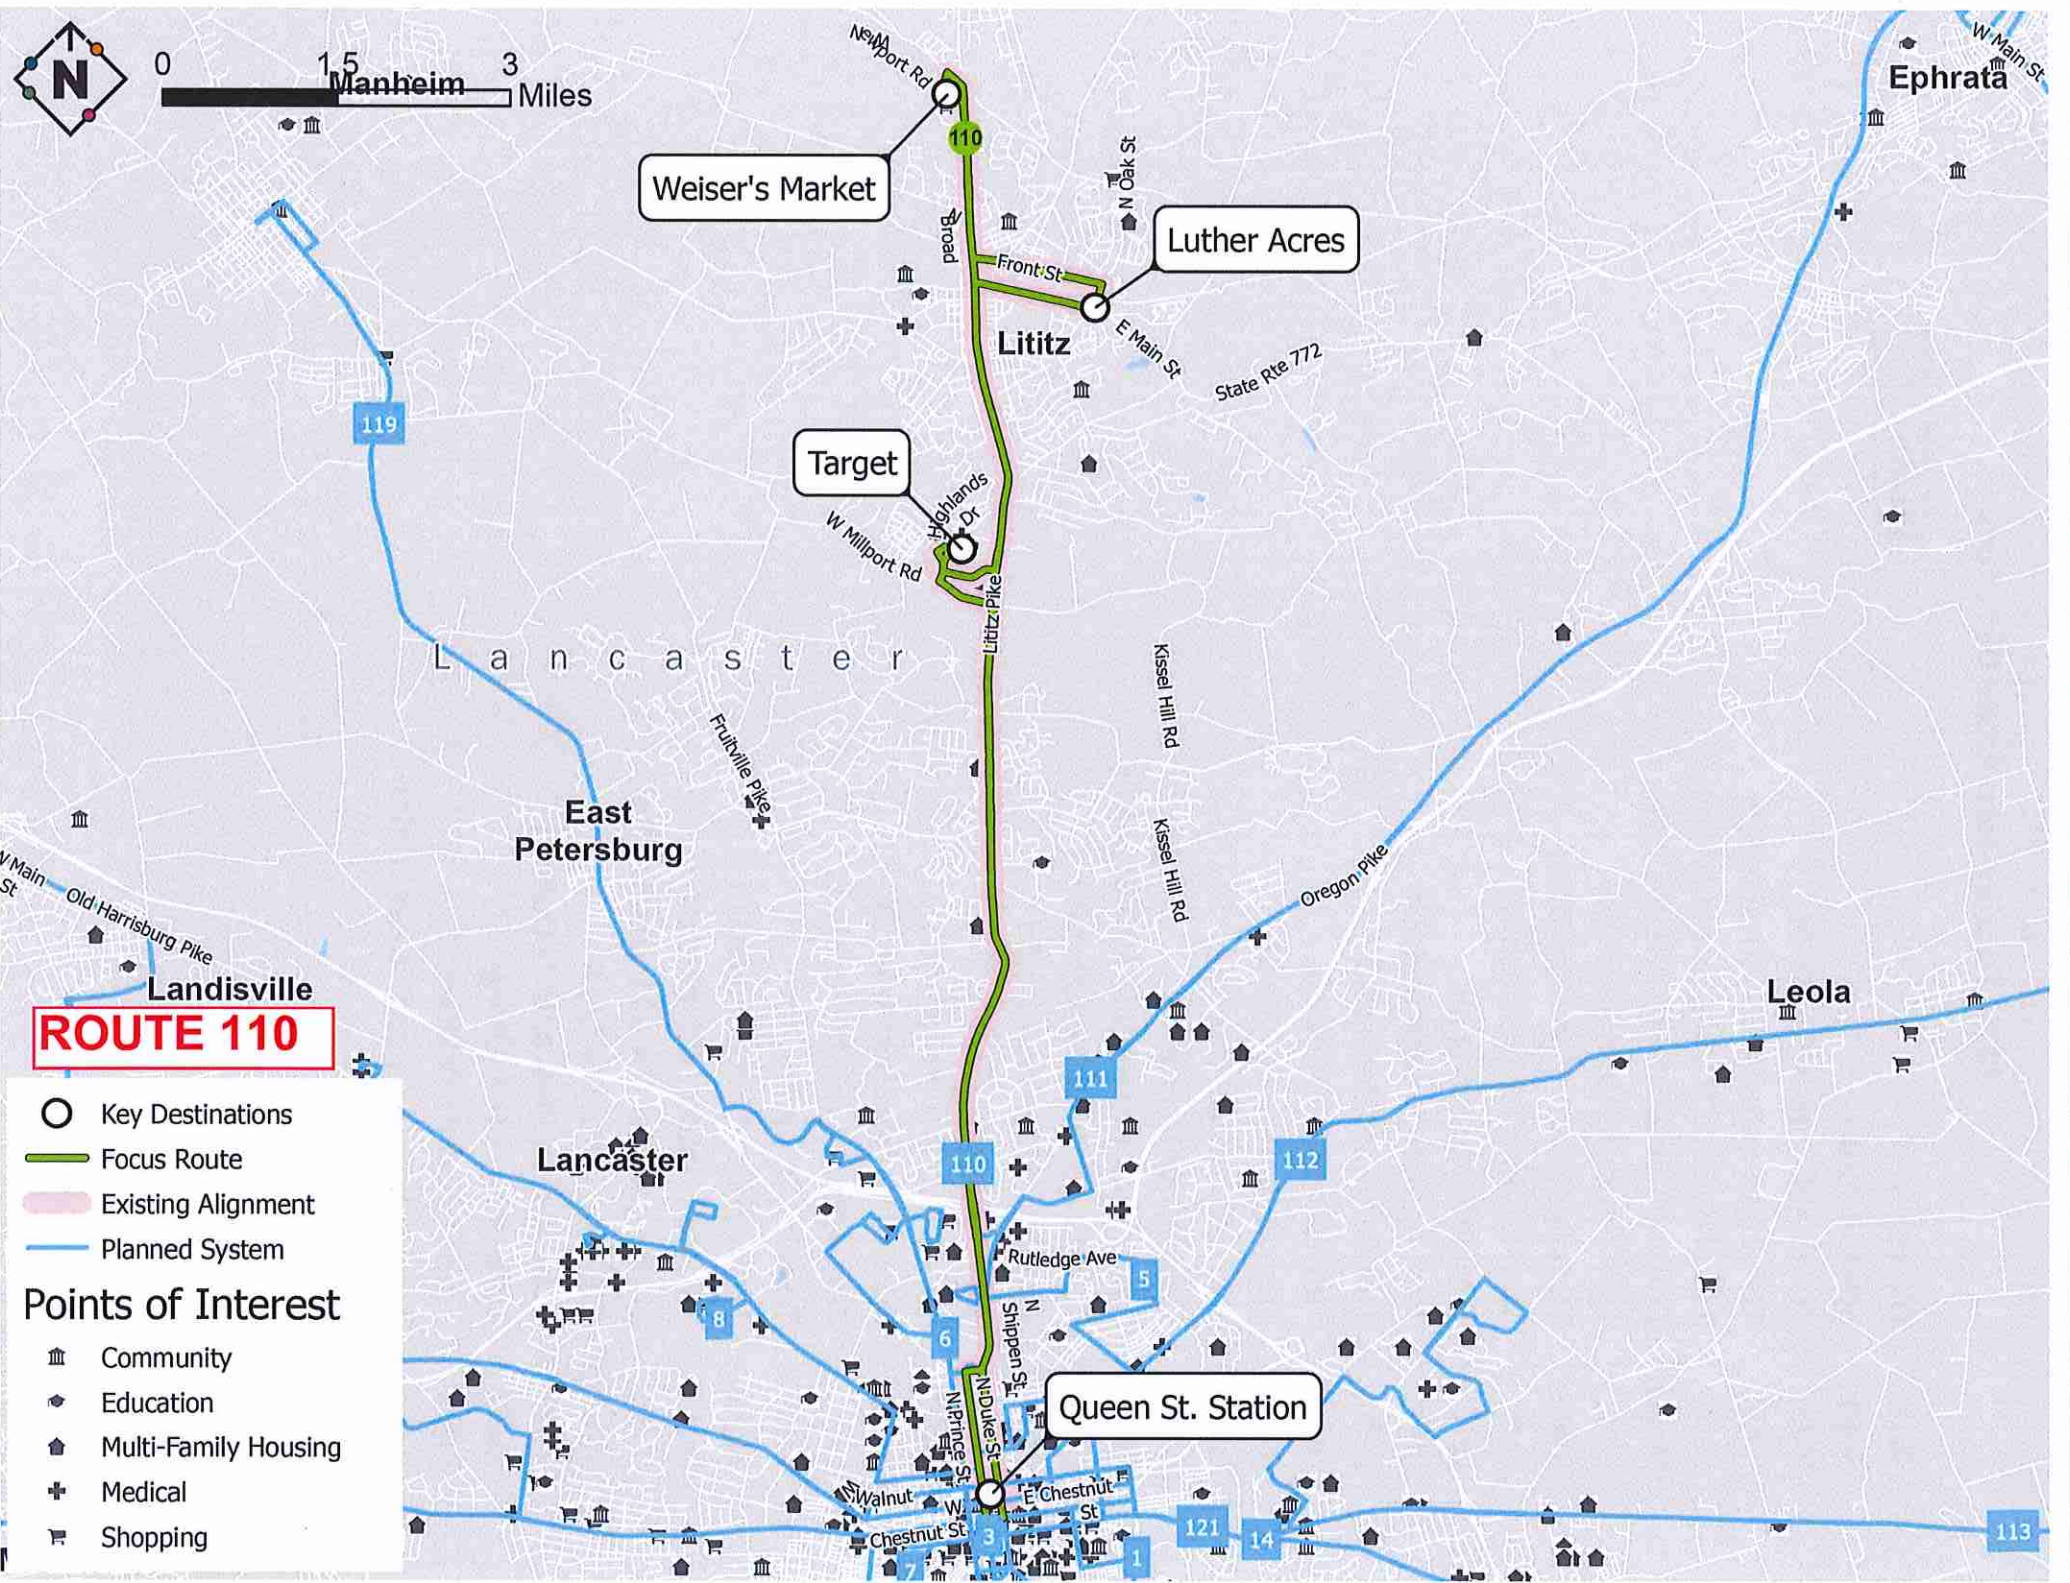

0 1.5 3 Miles

Manheim

Ephrata

Weiser's Market

Luther Acres

Lititz

Target

L a n c a s t e r

East Petersburg

Landisville

ROUTE 110

Leola

Lancaster

Queen St. Station

○ Key Destinations

— Focus Route

— Existing Alignment

— Planned System

Points of Interest

Community

Education

Multi-Family Housing

Medical

Shopping