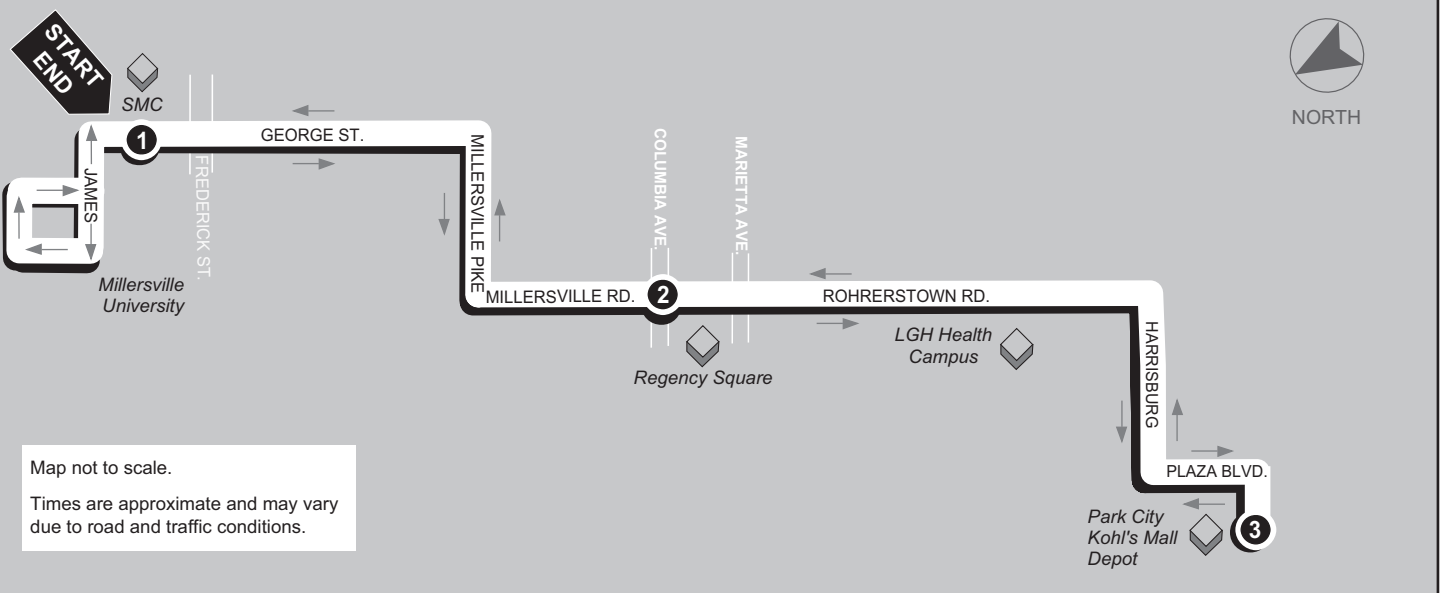

The on-campus shuttle service is provided every 20 minutes. XF—Trip does not operate Fridays.

DOWNTOWN LANCASTER

Map not to scale.
Times are approximate and may vary due to traffic conditions.

1	2	3	4	5	4	3	2	1
STARTS	DEPARTS	DEPARTS	DEPARTS	ARRIVES/DEPARTS	DEPARTS	DEPARTS	DEPARTS	ARRIVES
Queen St. Station Transit Center 225 N. Queen St.	Columbia Ave. and Ruby St.	Manor Center Weis Mkt.	Millersville Pike and Millersville Road	Millersville Hillview Dr. & Lee Ave.	Millersville Pike and Millersville Road	Manor Center Weis Mkt.	Columbia Ave. and Ruby St.	Queen St. Station Transit Center

B – Trips serve Lancaster Green Apartments via dotted line on map
 C - Trips do not operate on Saturdays before August 21,2023 or after May 3, 2024
 XS –These trips do not operate on Saturdays.
 Stop 'n Go bus stop is located on the first block of N. Queen St. at the Fulton Bank
 MU Student I.D.'s not valid when school is not in session and not valid after May 3, 2024

Map not to scale.
Times are approximate and may vary due to road and traffic conditions.

1	2	3	2	1
STARTS	DEPARTS	DEPARTS	DEPARTS	ARRIVES
SMC	Rohrerstown Rd. & Columbia Ave.	Park City Kohl's Mall Depot	Rohrerstown Rd. & Columbia Ave.	SMC