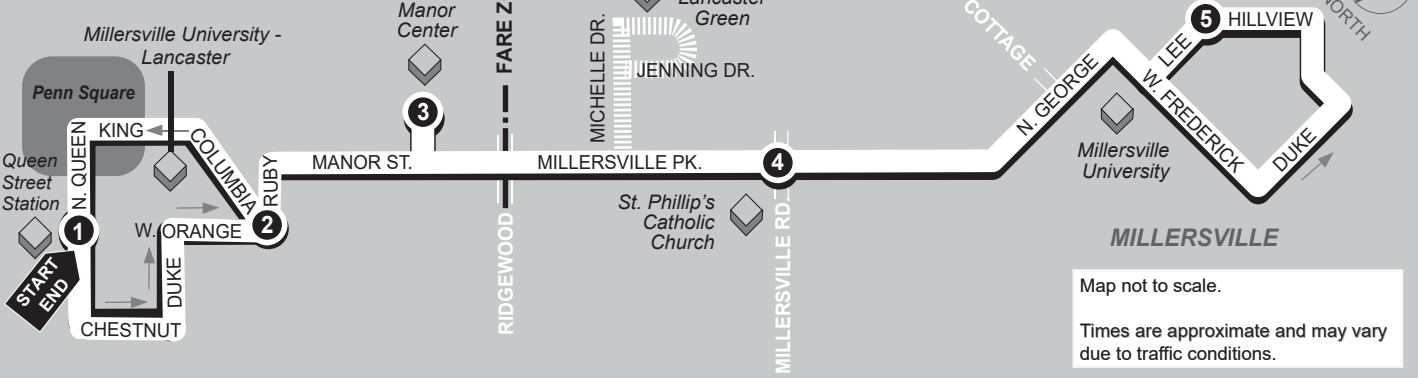

Base Fare: \$1.80 per trip

Service to Amtrak Train Station:

MU students can travel to the Lancaster Amtrak Train Station by riding the Route 16/Millersville bus route to RRТА's Queen Street Station, then transferring to either the Route 3/Park City C bus route or the Route 6/Downtown Lancaster Loop (only runs Mon. through Fri. during the day, but drops off right at the Amtrak entrance). Schedules for connecting routes can be found on RRТА's website.

The on-campus shuttle service is provided every 20 minutes. XF—Trip does not operate Fridays.

DOWNTOWN LANCASTER

Map not to scale.
Times are approximate and may vary due to traffic conditions.

1	2	3	4	5	4	3	2	1
STARTS	DEPARTS	DEPARTS	DEPARTS	ARRIVES/DEPARTS	DEPARTS	DEPARTS	DEPARTS	ARRIVES
Queen St. Station Transit Center 225 N. Queen St.	Columbia Ave. and Ruby St.	Manor Center Weis Mkt.	Millersville Pike and Millersville Road	Millersville Hillview Dr. & Lee Ave.	Millersville Pike and Millersville Road	Manor Center Weis Mkt.	Columbia Ave. and Ruby St.	Queen St. Station Transit Center

B – Trips serve Lancaster Green Apartments via dotted line on map
 C - Trips do not operate on Saturdays before August 21,2023 or after May 3, 2024
 XS –These trips do not operate on Saturdays.
 Stop 'n Go bus stop is located on the first block of N. Queen St. at the Fulton Bank
 MU Student I.D.'s not valid when school is not in session and not valid after May 3, 2024

Map not to scale.
Times are approximate and may vary due to road and traffic conditions.

1	2	3	2	1
STARTS	DEPARTS	DEPARTS	DEPARTS	ARRIVES
SMC	Rohrerstown Rd. & Columbia Ave.	Park City Kohl's Mall Depot	Rohrerstown Rd. & Columbia Ave.	SMC