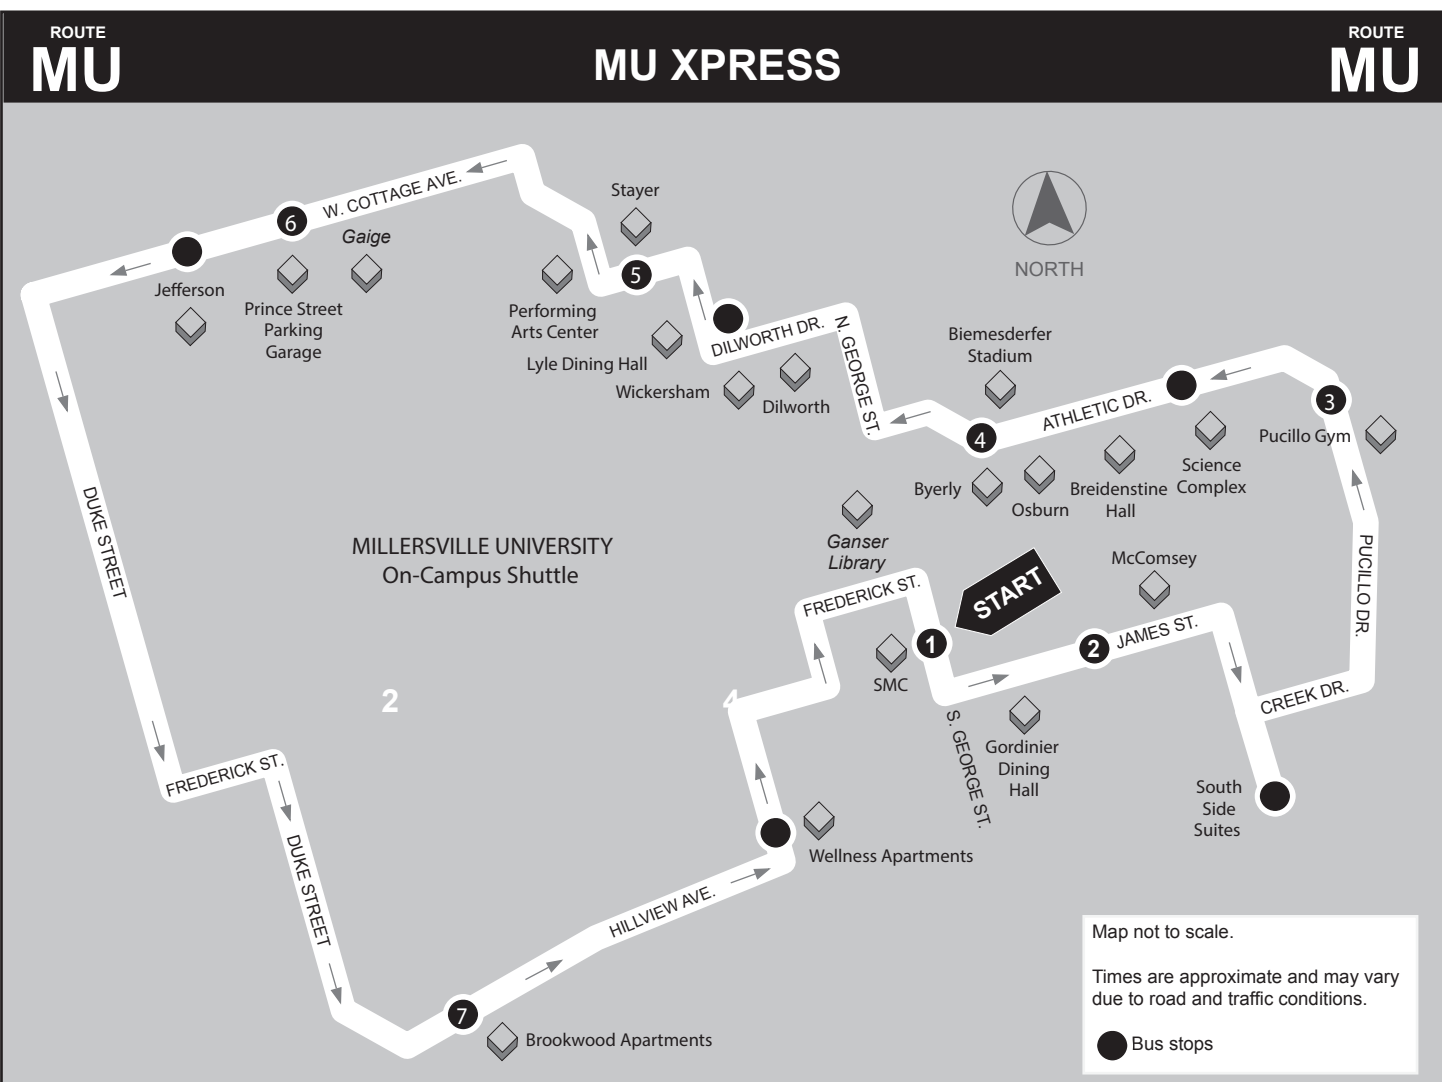

- **1**
  SMC
- **2**
  McComsey
- **3**
  Pucillo Gym
- **4**
  Biemesderfer Stadium
- **5**
  Performing Arts Center
- **6**
  Jefferson
- **7**
  Brookwood Apts.
- **1**
  SMC

MONDAY – FRIDAY								
A.M.	7:30 XF	7:31	7:33	7:35	7:38	7:40	7:43	7:50
	7:50 XF	7:51	7:53	7:55	7:58	8:00	8:03	8:10
	8:10 XF	8:11	8:13	8:15	8:18	8:20	8:23	8:30
	8:30 XF	8:31	8:33	8:35	8:38	8:40	8:43	8:50
	8:50	8:51	8:53	8:55	8:58	9:00	9:03	9:10
	9:10	9:11	9:13	9:15	9:18	9:20	9:23	9:30
	9:30	9:31	9:33	9:35	9:38	9:40	9:43	9:50
	9:50	9:51	9:53	9:55	9:58	10:00	10:03	10:10
	10:10	10:11	10:13	10:15	10:18	10:20	10:23	10:30
	10:30	10:31	10:33	10:35	10:38	10:40	10:43	10:50
	10:50	10:51	10:53	10:55	10:58	11:00	11:03	11:10
	11:10	11:11	11:13	11:15	11:18	11:20	11:23	11:30
	11:30	11:31	11:33	11:35	11:38	11:40	11:43	11:50
	11:50	11:51	11:53	11:55	11:58	12:00	12:03	12:10
P.M.	12:10	12:11	12:13	12:15	12:18	12:20	12:23	12:30
	12:30	12:31	12:33	12:35	12:38	12:40	12:43	12:50
	12:50	12:51	12:53	12:55	12:58	1:00	1:03	1:10
	1:10	1:11	1:13	1:15	1:18	1:20	1:23	1:30
	1:30	1:31	1:33	1:35	1:38	1:40	1:43	1:50
	1:50	1:51	1:53	1:55	1:58	2:00	2:03	2:10
	2:10	2:11	2:13	2:15	2:18	2:20	2:23	2:30
	2:30	2:31	2:33	2:35	2:38	2:40	2:43	2:50
	2:50 XF	2:51	2:53	2:55	2:58	3:00	3:03	3:10
	3:10 XF	3:11	3:13	3:15	3:18	3:20	3:23	3:30
	3:30 XF	3:31	3:33	3:35	3:38	3:40	3:43	3:50
	3:50 XF	3:51	3:53	3:55	3:58	4:00	4:03	4:10
	4:10 XF	4:11	4:13	4:15	4:18	4:20	4:23	4:30
	4:30 XF	4:31	4:33	4:35	4:38	4:40	4:43	4:50
	4:50 XF	4:51	4:53	4:55	4:58	5:00	5:03	5:10
	5:10 XF	5:11	5:13	5:15	5:18	5:20	5:23	5:30
	5:30 XF	5:31	5:33	5:35	5:38	5:40	5:43	5:50
	5:50 XF	5:51	5:53	5:55	5:58	6:00	6:03	6:10
	6:10 XF	6:11	6:13	6:15	6:18	6:20	6:23	6:30
	6:30 XF	6:31	6:33	6:35	6:38	6:40	6:43	6:50
	6:50 XF	6:51	6:53	6:55	6:58	7:00	7:03	7:10
	7:10 XF	7:11	7:13	7:15	7:18	7:20	7:23	7:30
	7:30 XF	7:31	7:33	7:35	7:38	7:40	7:43	7:50
	7:50 XF	7:51	7:53	7:55	7:58	8:00	8:03	8:10
	8:10 XF	8:11	8:13	8:15	8:18	8:20	8:23	8:30
	8:30 XF	8:31	8:33	8:35	8:38	8:40	8:43	8:50
	8:50 XF	8:51	8:53	8:55	8:58	9:00	9:03	9:10
	9:10 XF	9:11	9:13	9:15	9:18	9:20	9:23	9:30
	9:30 XF	9:31	9:33	9:35	9:38	9:40	9:43	9:50

The on-campus shuttle service is provided every 20 minutes. XF—Trip does not operate Fridays.