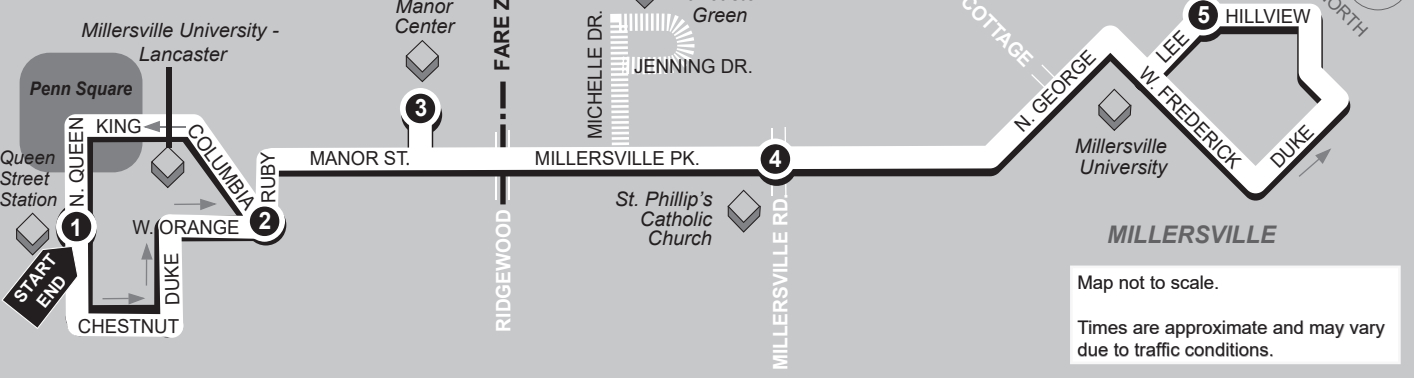

Base Fare: \$1.80

Service to Amtrak Train Station: MU students can travel to the Lancaster Amtrak Train Station by riding the Route 16/Millersville bus route to RRTA's Queen Street Station, then transferring to either the Route 3/Park City C bus route or the Route 6/Downtown Lancaster Loop (only runs Mon. through Fri. during the day, but drops off right at the Amtrak entrance). Schedules for connecting routes can be found at www.redrosetransit.com

Holiday: Service is generally not provided on the following holidays: New Year's Day, Easter Sunday, Memorial Day, July 4th, Labor Day, Thanksgiving Day and Christmas Day. RRTA will not operate the MU Xpress and the MU Park City Xpress when Millersville University is not in session. The dates are as follows: Labor Day - September 5; Fall Break October 8 through 11; Thanksgiving Break - November 23 through November 27; Service ends for Winter Break, December 10 through January 16; Spring Break - March 6 through March 12; May 5 will be the last day of service until the 2023 Fall Semester.

The on-campus shuttle service is provided every 20 minutes. XF—Trip does not operate Fridays.

DOWNTOWN LANCASTER

Map not to scale.
Times are approximate and may vary due to traffic conditions.

1	2	3	4	5	4	3	2	1
STARTS	DEPARTS	DEPARTS	DEPARTS	ARRIVES/DEPARTS	DEPARTS	DEPARTS	DEPARTS	ARRIVES
Queen St. Station Transit Center 225 N. Queen St.	Columbia Ave. and Ruby St.	Manor Center Weis Mkt.	Millersville Pike and Millersville Road	Millersville Hillview Dr. & Lee Ave.	Millersville Pike and Millersville Road	Manor Center Weis Mkt.	Columbia Ave. and Ruby St.	Queen St. Station Transit Center

Map not to scale.
Times are approximate and may vary due to road and traffic conditions.

1	2	3	2	1
STARTS	DEPARTS	DEPARTS	DEPARTS	ARRIVES
SMC	Rohrerstown Rd. & Columbia Ave.	Park City Kohl's Mall Depot	Rohrerstown Rd. & Columbia Ave.	SMC