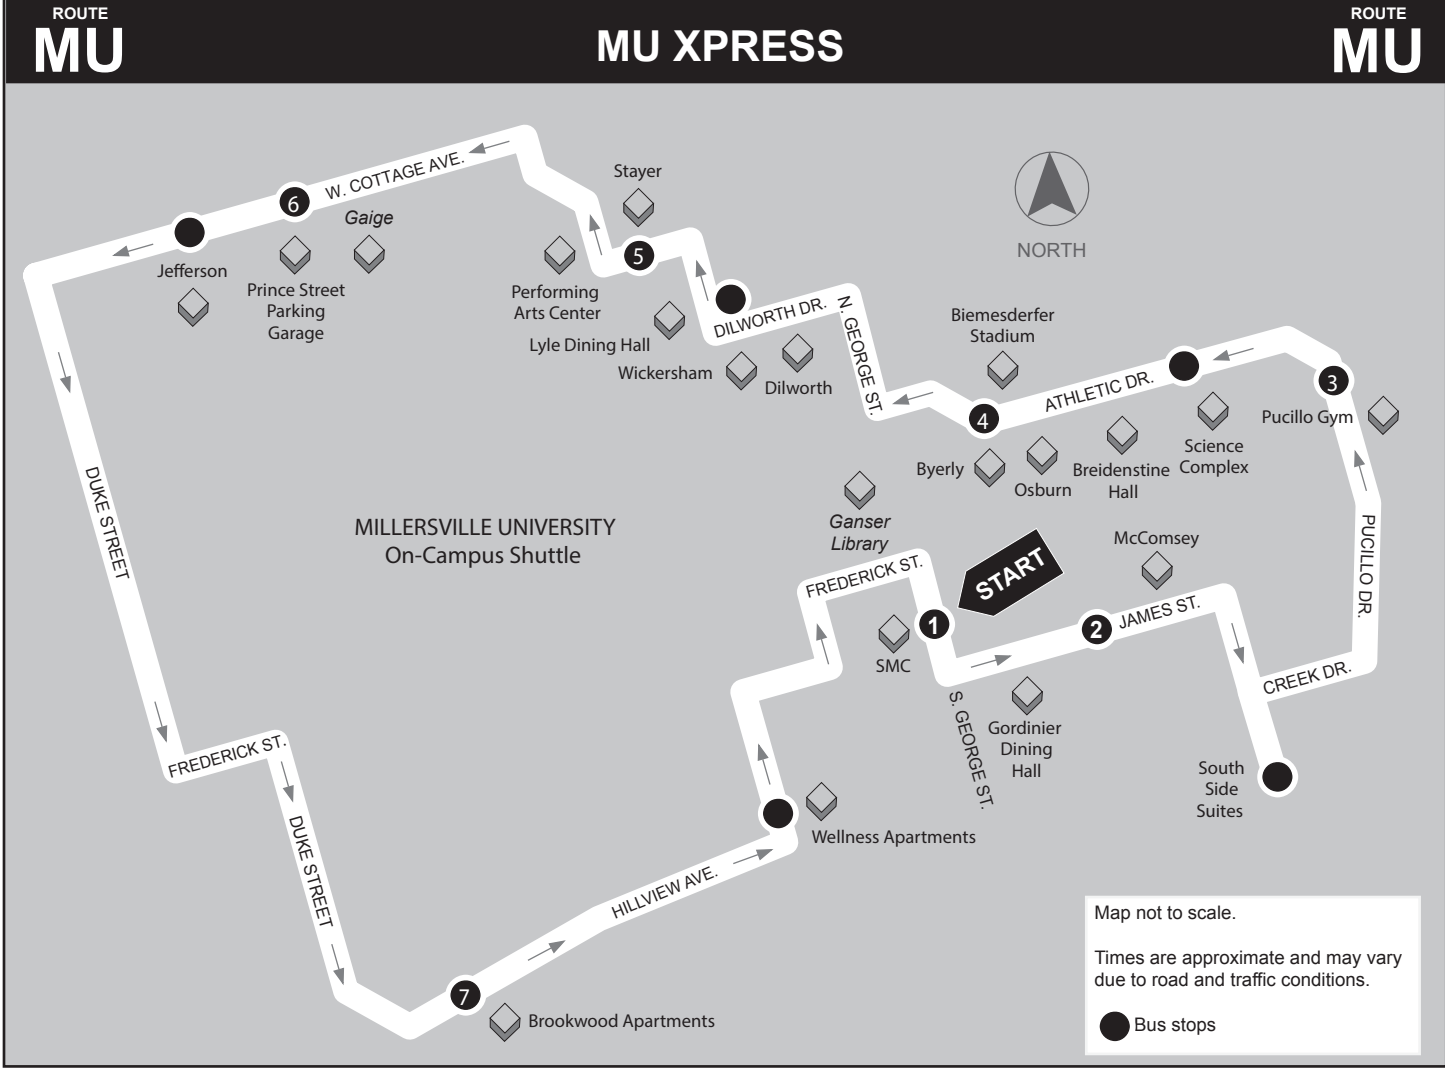

- **1**
  SMC
- **2**
  McComsey
- **3**
  Pucillo Gym
- **4**
  Biemesderfer Stadium
- **5**
  Performing Arts Center
- **6**
  Jefferson
- **7**
  Brookwood Apts.
- **1**
  SMC

MONDAY – FRIDAY							
A.M.	7:30 XF	7:31	7:33	7:35	7:38	7:40	7:50
	7:50 XF	7:51	7:53	7:55	7:58	8:00	8:10
	8:10 XF	8:11	8:13	8:15	8:18	8:20	8:30
	8:30 XF	8:31	8:33	8:35	8:38	8:40	8:50
	8:50	8:51	8:53	8:55	8:58	9:00	9:10
	9:10	9:11	9:13	9:15	9:18	9:20	9:30
	9:30	9:31	9:33	9:35	9:38	9:40	9:50
	9:50	9:51	9:53	9:55	9:58	10:00	10:10
	10:10	10:11	10:13	10:15	10:18	10:20	10:30
	10:30	10:31	10:33	10:35	10:38	10:40	10:50
	10:50	10:51	10:53	10:55	10:58	11:00	11:10
	11:10	11:11	11:13	11:15	11:18	11:20	11:30
	11:30	11:31	11:33	11:35	11:38	11:40	11:50
	11:50	11:51	11:53	11:55	11:58	12:00	12:10
P.M.	12:10	12:11	12:13	12:15	12:18	12:20	12:30
	12:30	12:31	12:33	12:35	12:38	12:40	12:50
	12:50	12:51	12:53	12:55	12:58	1:00	1:10
	1:10	1:11	1:13	1:15	1:18	1:20	1:30
	1:30	1:31	1:33	1:35	1:38	1:40	1:50
	1:50	1:51	1:53	1:55	1:58	2:00	2:10
	2:10	2:11	2:13	2:15	2:18	2:20	2:30
	2:30	2:31	2:33	2:35	2:38	2:40	2:50
	2:50 XF	2:51	2:53	2:55	2:58	3:00	3:10
	3:10 XF	3:11	3:13	3:15	3:18	3:20	3:30
	3:30 XF	3:31	3:33	3:35	3:38	3:40	3:50
	3:50 XF	3:51	3:53	3:55	3:58	4:00	4:10
	4:10 XF	4:11	4:13	4:15	4:18	4:20	4:30
	4:30 XF	4:31	4:33	4:35	4:38	4:40	4:50
	4:50 XF	4:51	4:53	4:55	4:58	5:00	5:10
	5:10 XF	5:11	5:13	5:15	5:18	5:20	5:30
	5:30 XF	5:31	5:33	5:35	5:38	5:40	5:50
	5:50 XF	5:51	5:53	5:55	5:58	6:00	6:10
	6:10 XF	6:11	6:13	6:15	6:18	6:20	6:30
	6:30 XF	6:31	6:33	6:35	6:38	6:40	6:50
	6:50 XF	6:51	6:53	6:55	6:58	7:00	7:10
	7:10 XF	7:11	7:13	7:15	7:18	7:20	7:30
	7:30 XF	7:31	7:33	7:35	7:38	7:40	7:50
	7:50 XF	7:51	7:53	7:55	7:58	8:00	8:10
	8:10 XF	8:11	8:13	8:15	8:18	8:20	8:30
	8:30 XF	8:31	8:33	8:35	8:38	8:40	8:50
	8:50 XF	8:51	8:53	8:55	8:58	9:00	9:10
	9:10 XF	9:11	9:13	9:15	9:18	9:20	9:30
	9:30 XF	9:31	9:33	9:35	9:38	9:40	9:50

The on-campus shuttle service is provided every 20 minutes. XF—Trip does not operate Fridays.