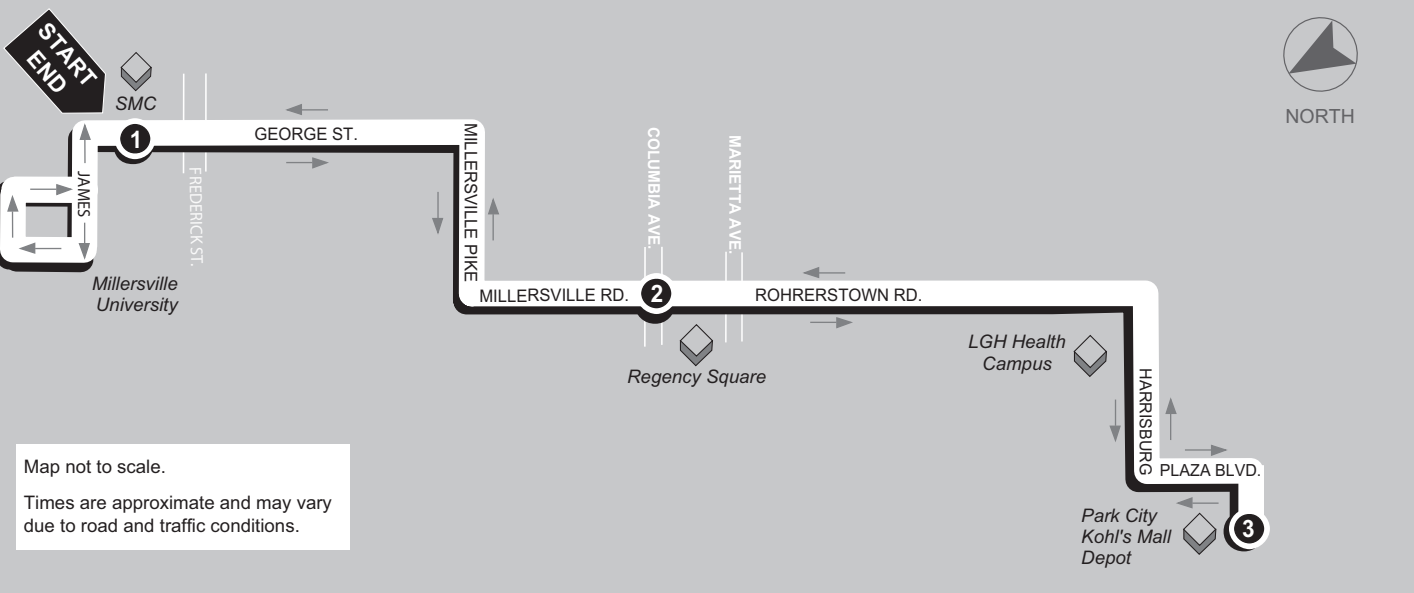

Base Fare: \$1.80

Service to Amtrak Train Station: MU students can travel to the Lancaster Amtrak Train Station by riding the Route 16/Millersville bus route to RRTA's Queen Street Station, then transferring to either the Route 3/Park City C bus route or the Route 6/Downtown Lancaster Loop (only runs Mon. through Fri. during the day, but drops off right at the Amtrak entrance). Schedules for connecting routes can be found at www.redrosetransit.com

The on-campus shuttle service is provided every 20 minutes. XF—Trip does not operate Fridays.

DOWNTOWN LANCASTER

Map not to scale.
Times are approximate and may vary due to traffic conditions.

1	2	3	4	5	4	3	2	1
STARTS	DEPARTS	DEPARTS	DEPARTS	ARRIVES/DEPARTS	DEPARTS	DEPARTS	DEPARTS	ARRIVES
Queen St. Station Transit Center 225 N. Queen St.	Columbia Ave. and Ruby St.	Manor Center Weis Mkt.	Millersville Pike and Millersville Road	Millersville Hillview Dr. & Lee Ave.	Millersville Pike and Millersville Road	Manor Center Weis Mkt.	Columbia Ave. and Ruby St.	Queen St. Station Transit Center

B – Trips serve Lancaster Green Apartments vja dotted line on map
 C - Trips do not operate on Saturdays before August 22, 2022 or after May 5, 2023
 XS – These trips do not operate on Saturdays.
 Stop 'n Go bus stop is located on the first block of N. Queen St. at the Fulton Bank
 MU Student I.D.'s not valid when school is not in session and not valid after May 5, 2023

Map not to scale.
Times are approximate and may vary due to road and traffic conditions.

1	2	3	2	1
STARTS	DEPARTS	DEPARTS	DEPARTS	ARRIVES
SMC	Rohrerstown Rd. & Columbia Ave.	Park City Kohl's Mall Depot	Rohrerstown Rd. & Columbia Ave.	SMC