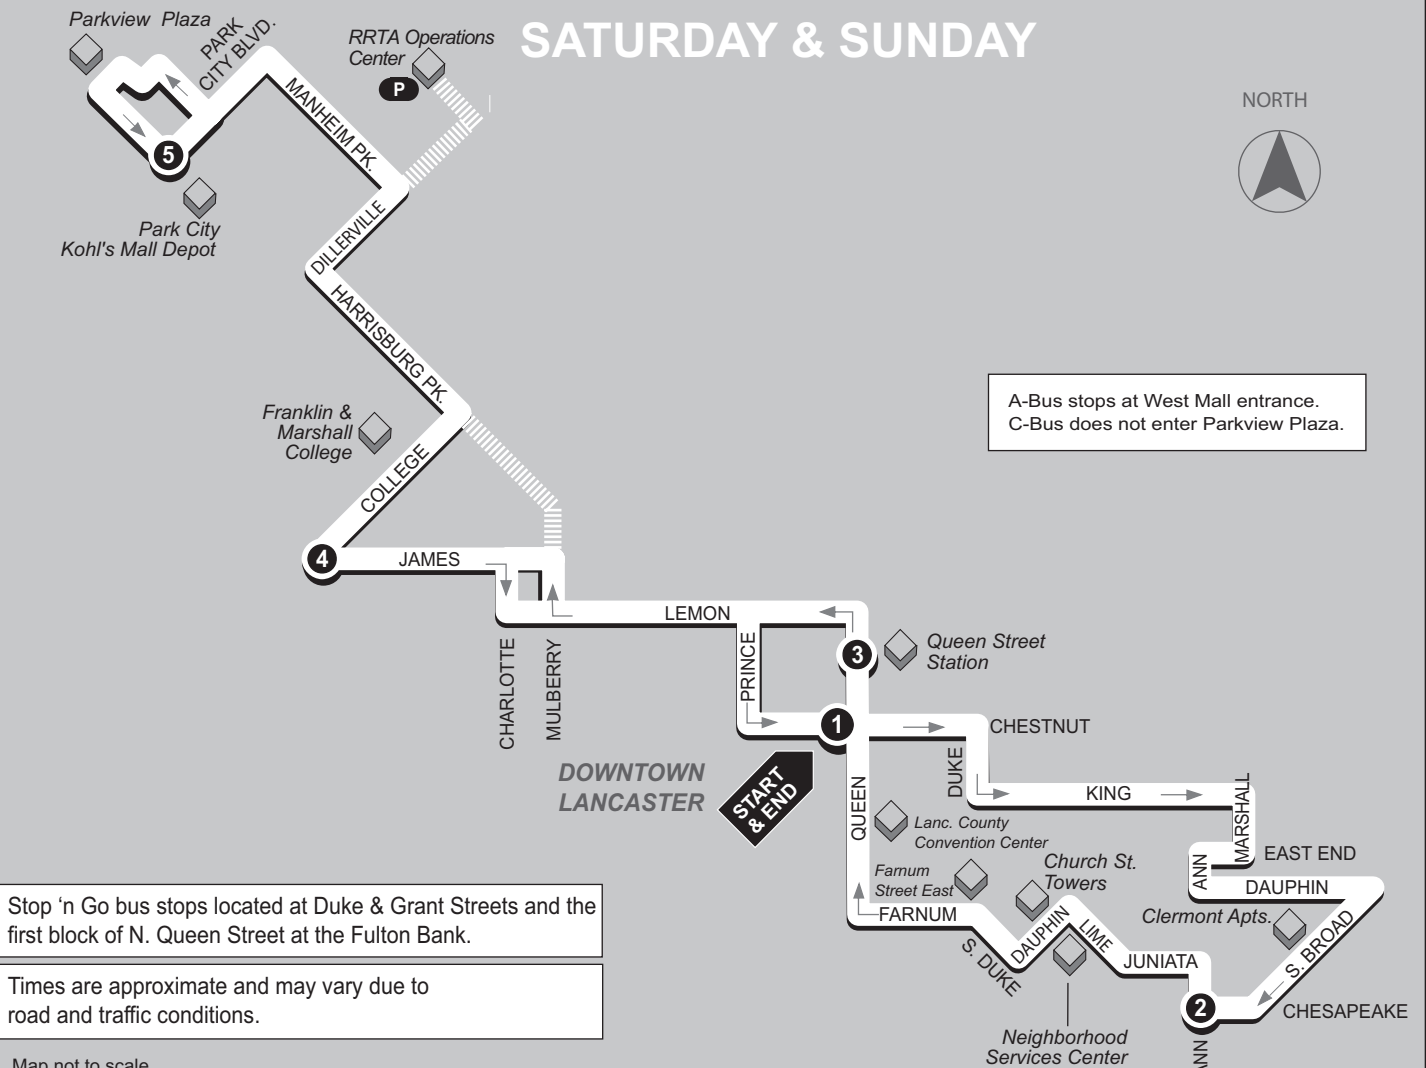

Stop 'n Go bus stops located at Duke & Grant Streets and the first block of N. Queen Street at the Fulton Bank.

Times are approximate and may vary due to road and traffic conditions.

Map not to scale.

**TO SOUTHEAST**

**4**  
**BUS DEPARTS**  
College Ave. and James St.

**5**  
**BUS ARRIVES/DEPARTS**  
Park City Kohl's Mall Depot

**4**  
**BUS DEPARTS**  
College Ave. and James St.

**1**  
**BUS ENDS**  
W. Chestnut St. and N. Queen St.

SATURDAY & SUNDAY

NORTH

Stop 'n Go bus stops located at Duke & Grant Streets and the first block of N. Queen Street at the Fulton Bank.

Times are approximate and may vary due to road and traffic conditions.

Map not to scale.

TO SOUTHEAST

TO PARK CITY

<b>1</b>	<b>2</b>	<b>3</b>	<b>4</b>	<b>5</b>	<b>4</b>	<b>1</b>
<b>BUS STARTS</b>	<b>BUS DEPARTS</b>	<b>BUS DEPARTS</b>	<b>BUS DEPARTS</b>	<b>BUS ARRIVES/DEPARTS</b>	<b>BUS DEPARTS</b>	<b>BUS ENDS</b>
W. Chestnut St. and N. Queen St.	S. Ann St. and Chesapeake St.	Queen St. Station Transit Center 225 N. Queen St.	College Ave. and James St.	Park City Kohl's Mall Depot	College Ave. and James St.	W. Chestnut St. and N. Queen St.