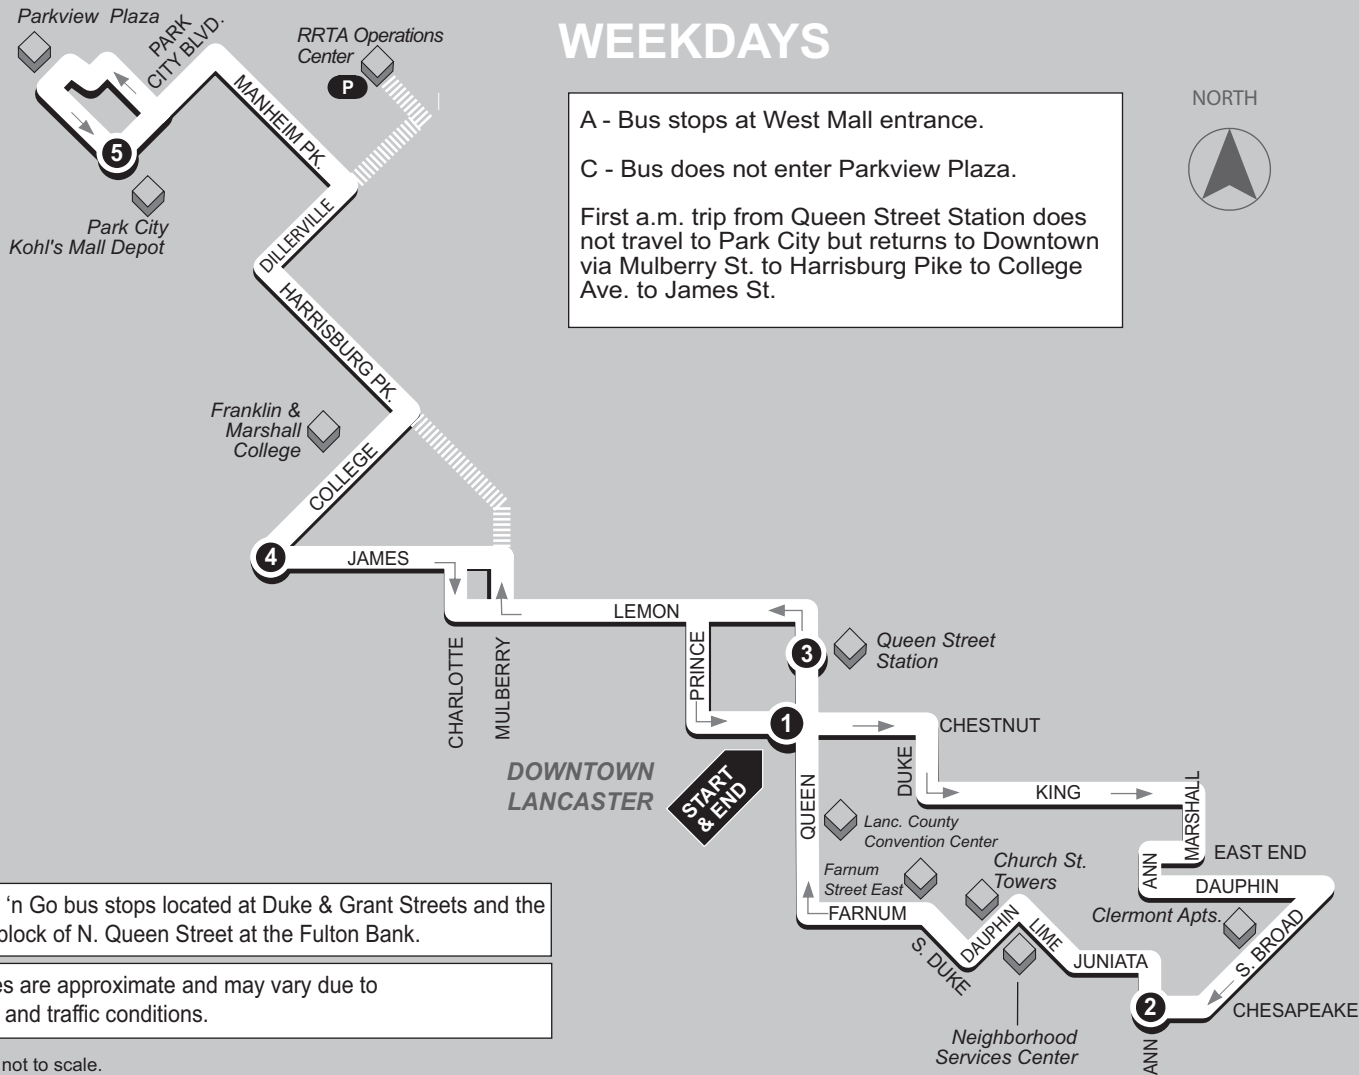

## WEEKDAYS

NORTH

A - Bus stops at West Mall entrance.

C - Bus does not enter Parkview Plaza.

First a.m. trip from Queen Street Station does not travel to Park City but returns to Downtown via Mulberry St. to Harrisburg Pike to College Ave. to James St.

Stop 'n Go bus stops located at Duke & Grant Streets and the first block of N. Queen Street at the Fulton Bank.

Times are approximate and may vary due to road and traffic conditions.

Map not to scale.

**TO SOUTHEAST**

**4**  
**BUS DEPARTS**  
College Ave. and James St.

**5**  
**BUS ARRIVES/DEPARTS**  
Park City Kohl's Mall Depot

**4**  
**BUS DEPARTS**  
College Ave. and James St.

**1**  
**BUS ENDS**  
W. Chestnut St. and N. Queen St.

SATURDAY & SUNDAY

NORTH

Stop 'n Go bus stops located at Duke & Grant Streets and the first block of N. Queen Street at the Fulton Bank.

Times are approximate and may vary due to road and traffic conditions.