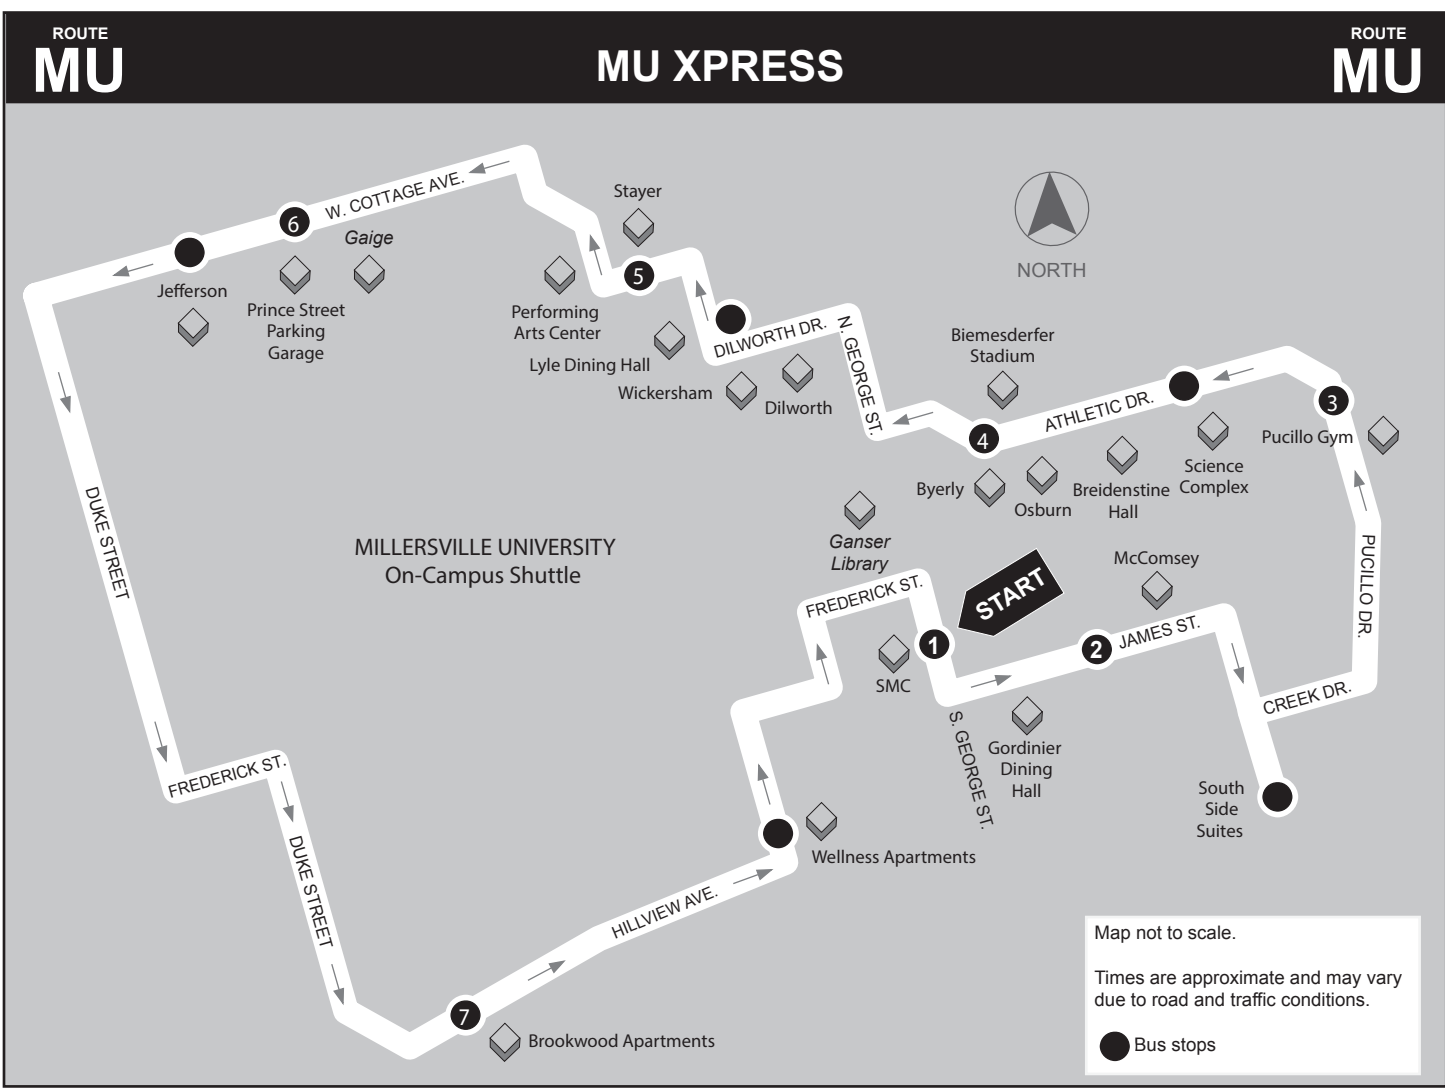

- **1**
  SMC
- **2**
  McComsey
- **3**
  Pucillo Gym
- **4**
  Biemesderfer Stadium
- **5**
  Performing Arts Center
- **6**
  Jefferson
- **7**
  Brookwood Apts.
- **1**
  SMC

MONDAY – FRIDAY								
A.M.	7:30 XF	7:31	7:33	7:35	7:38	7:40	7:43	7:50
	7:50 XF	7:51	7:53	7:55	7:58	8:00	8:03	8:10
	8:10 XF	8:11	8:13	8:15	8:18	8:20	8:23	8:30
	8:30 XF	8:31	8:33	8:35	8:38	8:40	8:43	8:50
	8:50	8:51	8:53	8:55	8:58	9:00	9:03	9:10
	9:10	9:11	9:13	9:15	9:18	9:20	9:23	9:30
	9:30	9:31	9:33	9:35	9:38	9:40	9:43	9:50
	9:50	9:51	9:53	9:55	9:58	10:00	10:03	10:10
	10:10	10:11	10:13	10:15	10:18	10:20	10:23	10:30
	10:30	10:31	10:33	10:35	10:38	10:40	10:43	10:50
	10:50	10:51	10:53	10:55	10:58	11:00	11:03	11:10
	11:10	11:11	11:13	11:15	11:18	11:20	11:23	11:30
	11:30	11:31	11:33	11:35	11:38	11:40	11:43	11:50
	11:50	11:51	11:53	11:55	11:58	12:00	12:03	12:10
P.M.	12:10	12:11	12:13	12:15	12:18	12:20	12:23	12:30
	12:30	12:31	12:33	12:35	12:38	12:40	12:43	12:50
	12:50	12:51	12:53	12:55	12:58	1:00	1:03	1:10
	1:10	1:11	1:13	1:15	1:18	1:20	1:23	1:30
	1:30	1:31	1:33	1:35	1:38	1:40	1:43	1:50
	1:50	1:51	1:53	1:55	1:58	2:00	2:03	2:10
	2:10	2:11	2:13	2:15	2:18	2:20	2:23	2:30
	2:30	2:31	2:33	2:35	2:38	2:40	2:43	2:50
	2:50 XF	2:51	2:53	2:55	2:58	3:00	3:03	3:10
	3:10 XF	3:11	3:13	3:15	3:18	3:20	3:23	3:30
	3:30 XF	3:31	3:33	3:35	3:38	3:40	3:43	3:50
	3:50 XF	3:51	3:53	3:55	3:58	4:00	4:03	4:10
	4:10 XF	4:11	4:13	4:15	4:18	4:20	4:23	4:30
	4:30 XF	4:31	4:33	4:35	4:38	4:40	4:43	4:50
	4:50 XF	4:51	4:53	4:55	4:58	5:00	5:03	5:10
	5:10 XF	5:11	5:13	5:15	5:18	5:20	5:23	5:30
	5:30 XF	5:31	5:33	5:35	5:38	5:40	5:43	5:50
	5:50 XF	5:51	5:53	5:55	5:58	6:00	6:03	6:10
	6:10 XF	6:11	6:13	6:15	6:18	6:20	6:23	6:30
	6:30 XF	6:31	6:33	6:35	6:38	6:40	6:43	6:50
	6:50 XF	6:51	6:53	6:55	6:58	7:00	7:03	7:10
	7:10 XF	7:11	7:13	7:15	7:18	7:20	7:23	7:30
	7:30 XF	7:31	7:33	7:35	7:38	7:40	7:43	7:50
	7:50 XF	7:51	7:53	7:55	7:58	8:00	8:03	8:10
	8:10 XF	8:11	8:13	8:15	8:18	8:20	8:23	8:30
	8:30 XF	8:31	8:33	8:35	8:38	8:40	8:43	8:50
	8:50 XF	8:51	8:53	8:55	8:58	9:00	9:03	9:10
	9:10 XF	9:11	9:13	9:15	9:18	9:20	9:23	9:30
	9:30 XF	9:31	9:33	9:35	9:38	9:40	9:43	9:50

The on-campus shuttle service is provided every 20 minutes. XF—Trip does not operate Fridays.