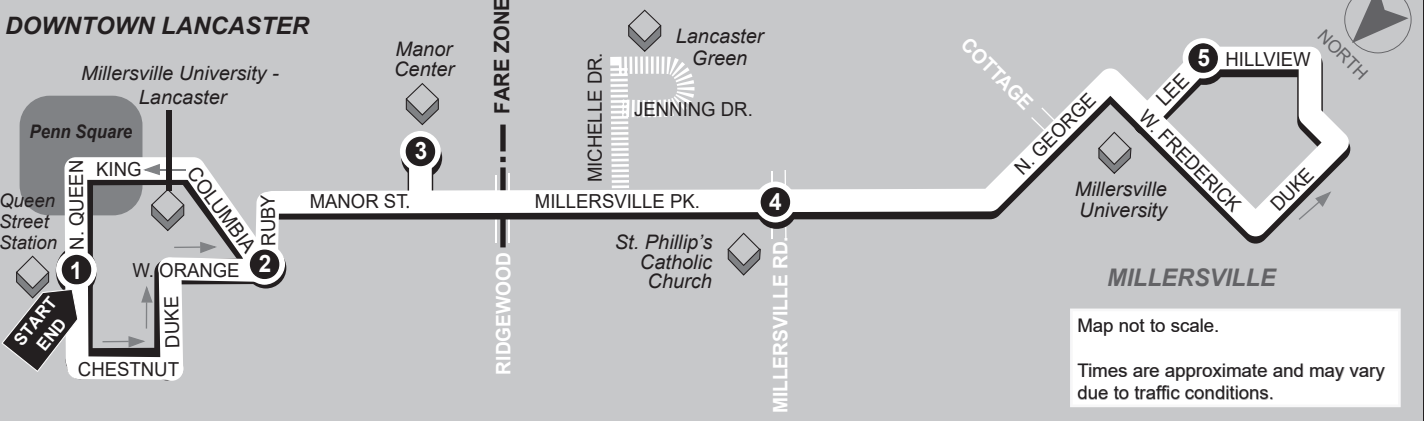

Base Fare: \$1.80

Service to Amtrak Train Station: MU students can travel to the Lancaster Amtrak Train Station by riding the Route 16/Millersville bus route to RRTA's Queen Street Station, then transferring to either the Route 3/Park City C bus route or the Route 6/Downtown Lancaster Loop (only runs Mon. through Fri. during the day, but drops off right at the Amtrak entrance). Schedules for connecting routes can be found at www.redrosetransit.com

The on-campus shuttle service is provided every 20 minutes. XF—Trip does not operate Fridays.

DOWNTOWN LANCASTER

1	2	3	4	5	4	3	2	1
STARTS	DEPARTS	DEPARTS	DEPARTS	ARRIVES/ DEPARTS	DEPARTS	DEPARTS	DEPARTS	ARRIVES
Queen St. Station Transit Center 225 N. Queen St.	Columbia Ave. and Ruby St.	Manor Center Weis Mkt.	Millersville Pike and Millersville Road	Millersville Hillview Dr. & Lee Ave.	Millersville Pike and Millersville Road	Manor Center Weis Mkt.	Columbia Ave. and Ruby St.	Queen St. Station Transit Center Parking Garage

B – Trips serve Lancaster Green Apartments vja dotted line on map
 C - Trips do not operate on Saturdays before August 23, 2021 or after May 6, 2022
 XS – These trips do not operate on Saturdays.
 Stop 'n Go bus stop is located on the first block of N. Queen St. at the Fulton Bank
 MU Student I.D.'s not valid when school is not in session and not valid after May 6, 2022

1	2	3	2	1
STARTS	DEPARTS	DEPARTS	DEPARTS	ARRIVES
SMC	Rohrerstown Rd. & Columbia Ave.	Park City Kohl's Mall Depot	Rohrerstown Rd. & Columbia Ave.	SMC

MONDAY – SATURDAY

P.M.	2:05	2:15	2:30	2:40	2:55
	3:00	3:10	3:25	3:35	3:50
	3:55	4:05	4:20	4:30	4:45
	4:50	5:00	5:15	5:25	5:40
	5:45	5:55	6:10	6:20	6:35
	6:40	6:50	7:05	7:15	7:30
	7:35	7:45	8:00	8:10	8:25
	8:30	8:40	8:55	9:05	9:20
	9:25	9:35	9:50	10:00	10:15