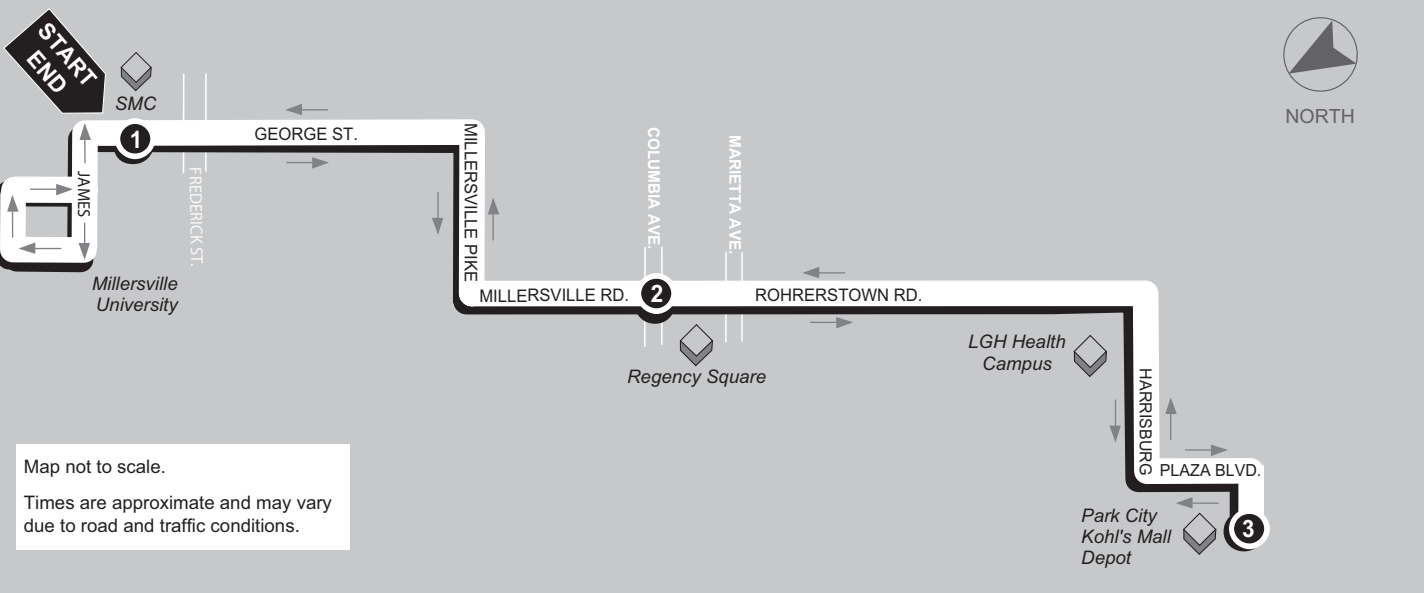

Base Fare: \$1.80

Service to Amtrak Train Station: MU students can travel to the Lancaster Amtrak Train Station by riding the Route 16/Millersville bus route to RRTA's Queen Street Station, then transferring to either the Route 3/Park City C bus route or the Route 6/Downtown Lancaster Loop (only runs Mon. through Fri. during the day, but drops off right at the Amtrak entrance). Schedules for connecting routes can be found at www.redrosetransit.com

The on-campus shuttle service is provided every 20 minutes. XF—Trip does not operate Fridays.

DOWNTOWN LANCASTER

1	2	3	4	5	4	3	2	1
STARTS	DEPARTS	DEPARTS	DEPARTS	ARRIVES/ DEPARTS	DEPARTS	DEPARTS	DEPARTS	ARRIVES
Queen St. Station Transit Center 225 N. Queen St.	Columbia Ave. and Ruby St.	Manor Center Weis Mkt.	Millersville Pike and Millersville Road	Millersville Hillview Dr. & Lee Ave.	Millersville Pike and Millersville Road	Manor Center Weis Mkt.	Columbia Ave. and Ruby St.	Queen St. Station Transit Center Parking Garage

B – Trips serve Lancaster Green Apartments vja dotted line on map
 C - Trips do not operate on Saturdays before August 23, 2021 or after May 6, 2022
 XS – These trips do not operate on Saturdays.
 Stop 'n Go bus stop is located on the first block of N. Queen St. at the Fulton Bank
 MU Student I.D.'s not valid when school is not in session and not valid after May 6, 2022

1	2	3	2	1
STARTS	DEPARTS	DEPARTS	DEPARTS	ARRIVES
SMC	Rohrerstown Rd. & Columbia Ave.	Park City Kohl's Mall Depot	Rohrerstown Rd. & Columbia Ave.	SMC

MONDAY – SATURDAY

P.M.	2:05	2:15	2:30	2:40	2:55
	3:00	3:10	3:25	3:35	3:50
	3:55	4:05	4:20	4:30	4:45
	4:50	5:00	5:15	5:25	5:40
	5:45	5:55	6:10	6:20	6:35
	6:40	6:50	7:05	7:15	7:30
	7:35	7:45	8:00	8:10	8:25
	8:30	8:40	8:55	9:05	9:20
	9:25	9:35	9:50	10:00	10:15