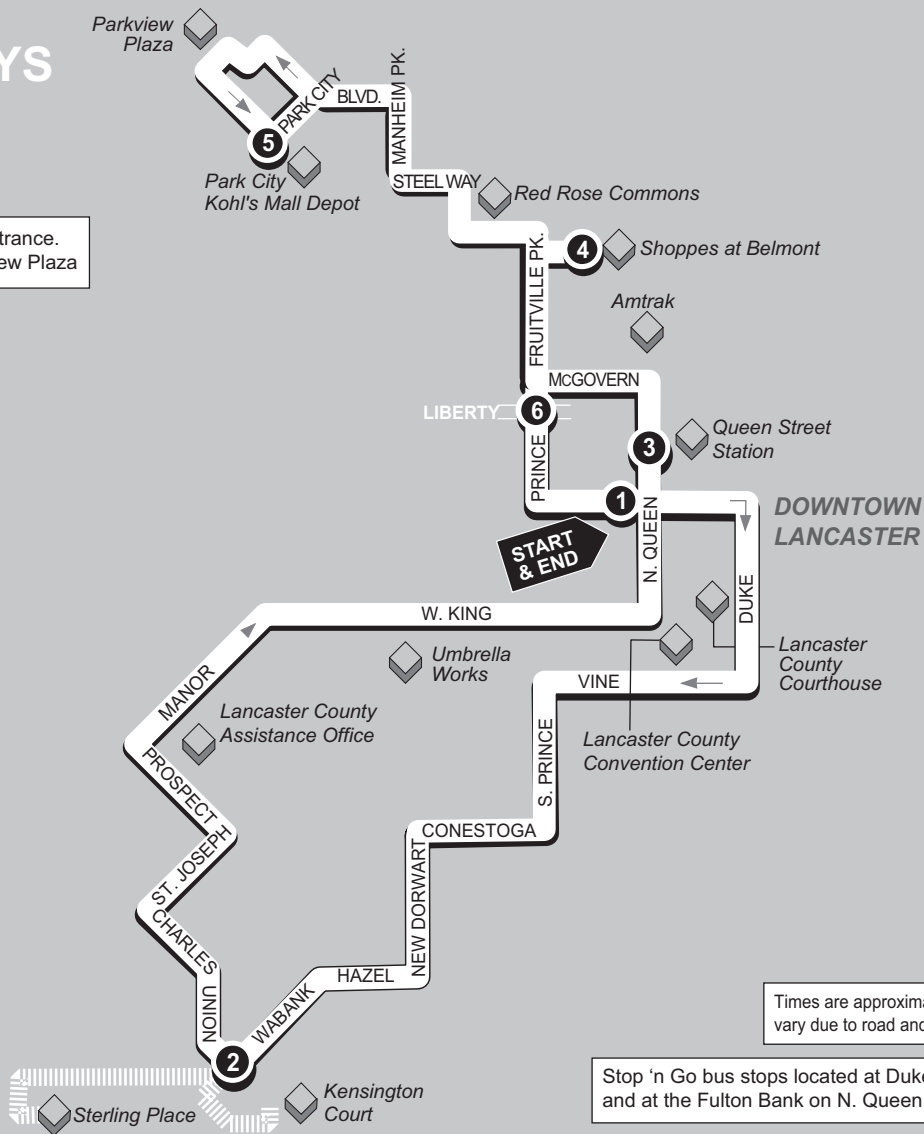

WEEKDAYS

A - Bus stops at West Mall entrance.
B - Bus does not enter Parkview Plaza

Times are approximate and may vary due to road and traffic conditions.

Stop 'n Go bus stops located at Duke and Grant Sts. and at the Fulton Bank on N. Queen St.

Map not to scale.

TO 8th WARD

TO PARK CITY

- | | | | | | | | | |
|---|---|--|---|--|---|--|--|---|
| 1
BUS STARTS
W. Chestnut St. and N. Queen St. | Does Bus serve Sterling Place and Kensington Court? | 2
BUS DEPARTS
Wabank Rd. and Union St. | 3
BUS DEPARTS
Queen St. Station Transit Center 225 N. Queen St. | 4
BUS ARRIVES/DEPARTS
Shoppes at Belmont | 5
BUS ARRIVES/DEPARTS
Park City Kohl's Mall Depot | 4
BUS ARRIVES/DEPARTS
Shoppes at Belmont | 6
BUS DEPARTS
Prince St. and Liberty St. | 1
BUS ENDS
W. Chestnut St. and N. Queen St. |
|---|---|--|---|--|---|--|--|---|

RED ROSE TRANSIT AUTHORITY
45 Erick Road, Lancaster, PA 17601
www.redrosetransit.com

**SATURDAY
& SUNDAY**

Times are approximate and may vary due to road and traffic conditions.

Stop 'n Go bus stops located at Duke and Grant Sts. and at the Fulton Bank on N. Queen St.

SATURDAY

A.M. 7:45	No	7:55	8:20	8:28	8:40	8:50	8:53	9:05
8:20	8:35	8:40	9:05	9:13	9:25	9:35	9:38	9:50
9:05	9:20	9:25	9:50	9:58	10:10	10:20	10:23	10:35
9:50	10:05	10:10	10:30	10:38	10:50	11:00	11:03	11:15
10:35	10:50	10:55	11:20	11:28	11:40	11:50	11:53	12:05
11:15	11:30	11:35	12:00	12:08	12:20	12:30	12:33	12:45
P.M. 12:05	No	12:15	12:40	12:48	1:00	1:10	1:13	1:25
12:45	No	12:55	1:20	1:28	1:40	1:50	1:53	2:05
1:25	1:40	1:45	2:10	2:18	2:30	2:40	2:43	2:55
2:05	2:20	2:25	2:50	2:58	3:10	3:20	3:23	3:35
2:55	No	3:05	3:30	3:38	3:50	4:00	4:03	4:15
3:35	No	3:45	4:10	4:18	4:30	4:40	4:43	4:55
4:15	No	4:25	4:50	4:58	5:10	5:20	5:23	5:35
4:55	5:10	5:15	5:40	5:48	6:00	6:10	6:13	6:25
5:35	5:50	5:55	6:20	Trip ends. Transfer to Park City B				
6:25	6:40	6:45	7:00	7:07	7:20	7:30	7:33	7:45
7:45	No	7:55	8:15	8:22	8:35	8:45	8:48	9:00
9:00	No	9:10	9:25	9:32	9:45	9:55	9:58	10:10
10:10	No	10:20	10:35	—	—	—	—	—