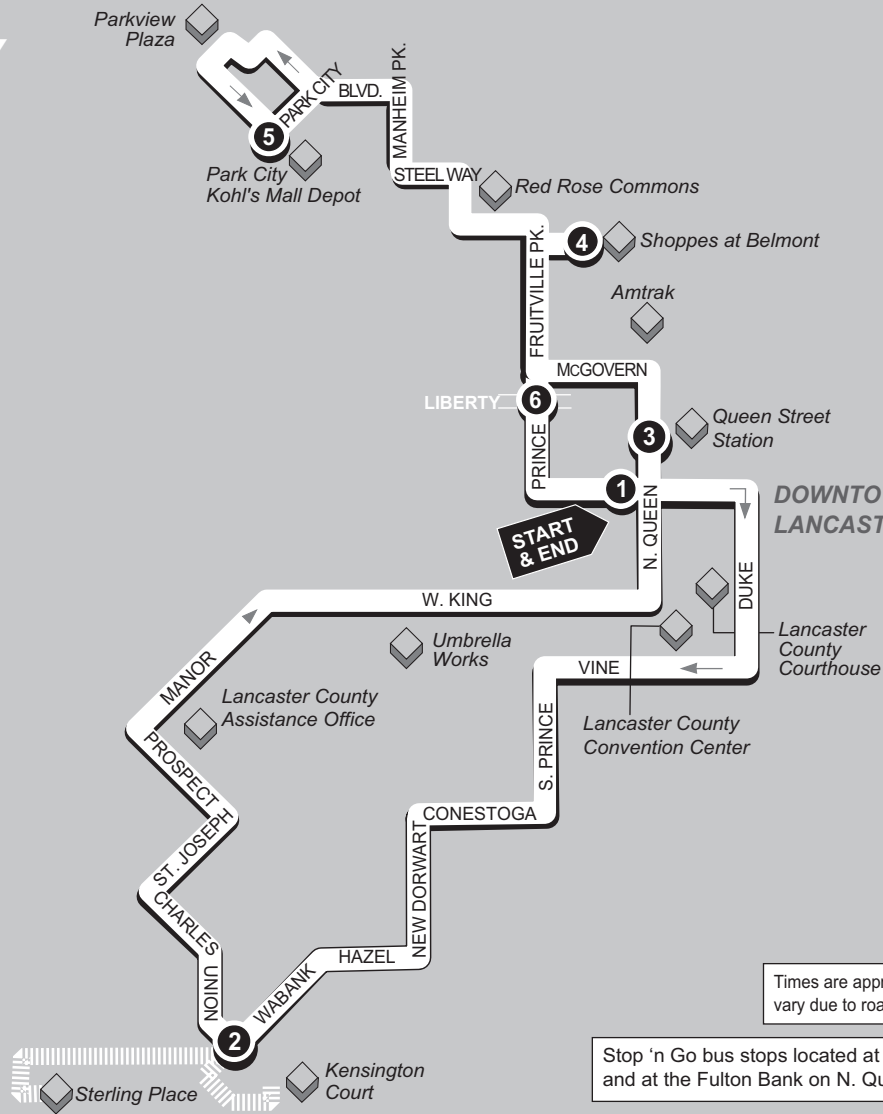

Map not to scale.

TO 8th WARD

TO PARK CITY

- | | | | | | | | | |
|---|---|--|---|--|---|--|--|---|
| 1
BUS STARTS
W. Chestnut St. and N. Queen St. | Does Bus serve Sterling Place and Kensington Court? | 2
BUS DEPARTS
Wabank Rd. and Union St. | 3
BUS DEPARTS
Queen St. Station Transit Center 225 N. Queen St. | 4
BUS ARRIVES/DEPARTS
Shoppes at Belmont | 5
BUS ARRIVES/DEPARTS
Park City Kohl's Mall Depot | 4
BUS ARRIVES/DEPARTS
Shoppes at Belmont | 6
BUS DEPARTS
Prince St. and Liberty St. | 1
BUS ENDS
W. Chestnut St. and N. Queen St. |
|---|---|--|---|--|---|--|--|---|

RED ROSE TRANSIT AUTHORITY
45 Erick Road, Lancaster, PA 17601
www.redrosetransit.com

**SATURDAY
& SUNDAY**

Times are approximate and may vary due to road and traffic conditions.

Stop 'n Go bus stops located at Duke and Grant Sts. and at the Fulton Bank on N. Queen St.

Map not to scale.

TO 8th WARD

TO PARK CITY

1 BUS STARTS W. Chestnut St. and N. Queen St.	Does Bus serve Sterling Place and Kensington Court?	2 BUS DEPARTS Wabank Rd. and Union St.	3 BUS DEPARTS Queen St. Station Transit Center 225 N. Queen St.	4 BUS ARRIVES/DEPARTS Shoppes at Belmont	5 BUS ARRIVES/DEPARTS Park City Kohl's Mall Depot	4 BUS ARRIVES/DEPARTS Shoppes at Belmont	6 BUS DEPARTS Prince St. and Liberty St.	1 BUS ENDS W. Chestnut St. and N. Queen St.
---	---	--	--	--	---	--	--	---