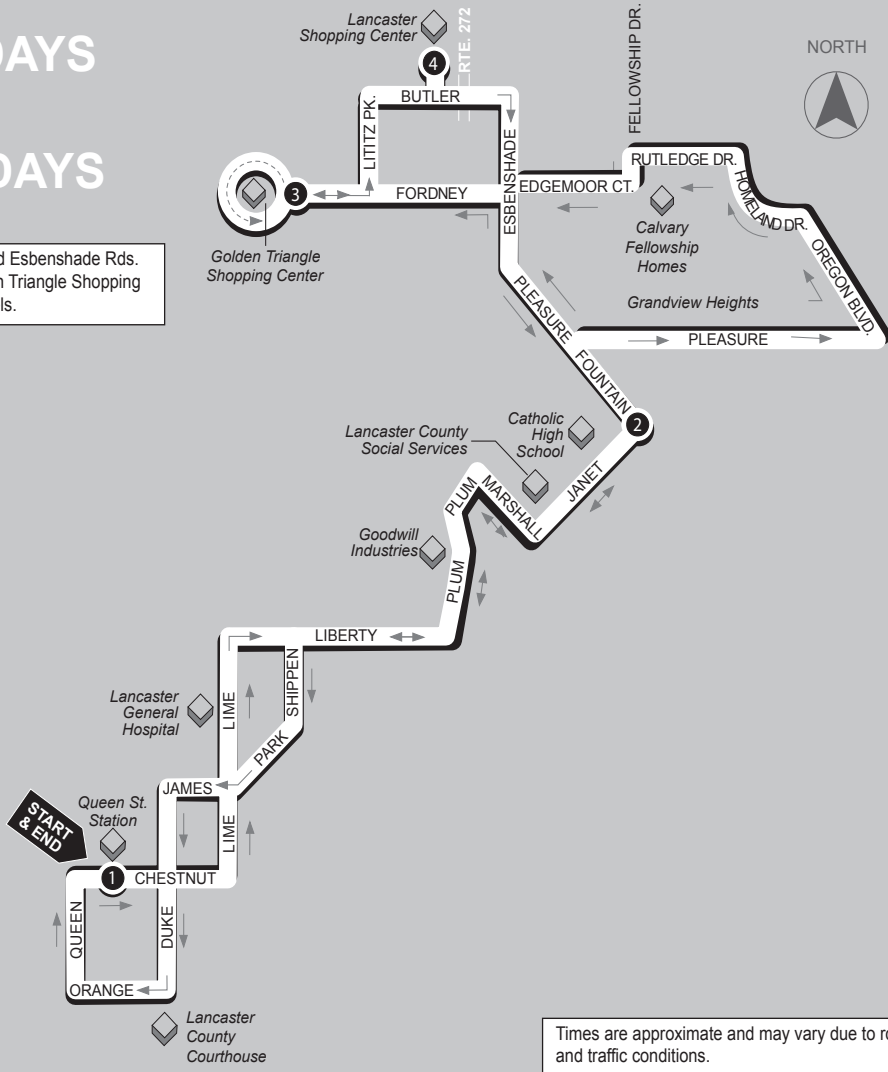

**WEEKDAYS
&
SATURDAYS**

A - Trip starts at Fordney and Esbenshade Rds.
B - Trips do not enter Golden Triangle Shopping Center or stop at Michaels.

Times are approximate and may vary due to road and traffic conditions.

Map not to scale.

1

BUS STARTS

Queen St. Station
Transit Center
225 N. Queen St.

2

BUS DEPARTS

Janet Ave.
&
Fountain Ave.

3

BUS DEPARTS

Golden Triangle
Shopping Ctr.

4

BUS DEPARTS

Lancaster
Shopping Ctr.
Michaels

2

BUS DEPARTS

Janet Ave.
&
Fountain Ave.

Serving:

- Downtown Lancaster
- Lancaster General Hospital
- Golden Triangle Shopping Center
- Lancaster Shopping Center
- Lancaster Co. Social Services

RED ROSE TRANSIT AUTHORITY
45 Erick Road, Lancaster, PA 17601
www.redrosetransit.com