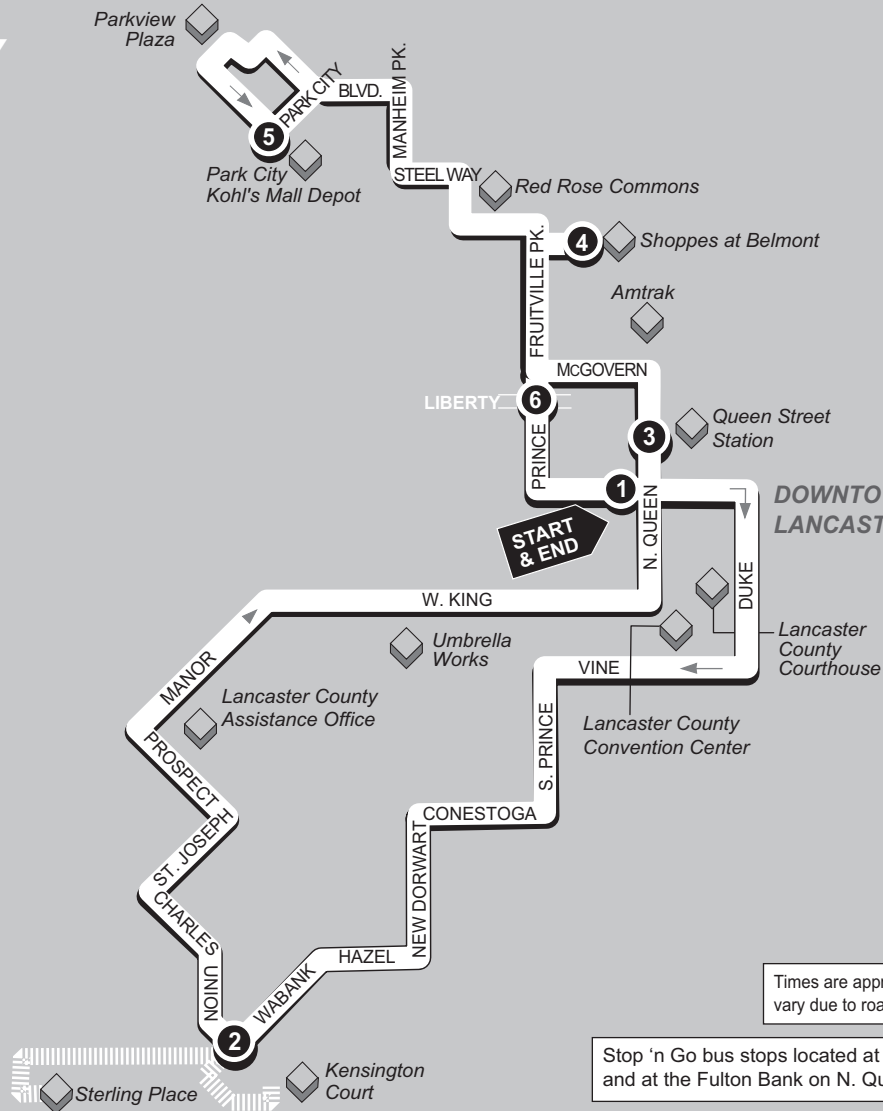

Map not to scale.

TO 8th WARD

1

BUS STARTS
W. Chestnut St. and N. Queen St.

Does Bus serve Sterling Place and Kensington Court?

2

BUS DEPARTS
Wabank Rd. and Union St.

TO PARK CITY

3

BUS DEPARTS
Queen St. Station Transit Center 225 N. Queen St.

4

BUS ARRIVES/DEPARTS
Shoppes at Belmont

5

BUS ARRIVES/DEPARTS
Park City Kohl's Mall Depot

4

BUS ARRIVES/DEPARTS
Shoppes at Belmont

**SATURDAY
& SUNDAY**

Map not to scale.

TO 8th WARD

TO PARK CITY

1 BUS STARTS W. Chestnut St. and N. Queen St.	Does Bus serve Sterling Place and Kensington Court?	2 BUS DEPARTS Wabank Rd. and Union St.	3 BUS DEPARTS Queen St. Station Transit Center 225 N. Queen St.	4 BUS ARRIVES/DEPARTS Shoppes at Belmont	5 BUS ARRIVES/DEPARTS Park City Kohl's Mall Depot	4 BUS ARRIVES/DEPARTS Shoppes at Belmont	6 BUS DEPARTS Prince St. and Liberty St.	1 BUS ENDS W. Chestnut St. and N. Queen St.
---	---	--	---	--	---	--	--	---

SATURDAY

A.M. 7:45	No	7:55	8:20	8:28	8:40	8:50	8:53	9:05
8:20	8:35	8:40	9:05	9:13	9:25	9:35	9:38	9:50
9:05	9:20	9:25	9:50	9:58	10:10	10:20	10:23	10:35
9:50	10:05	10:10	10:30	10:38	10:50	11:00	11:03	11:15
10:35	10:50	10:55	11:20	11:28	11:40	11:50	11:53	12:05
11:15	11:30	11:35	12:00	12:08	12:20	12:30	12:33	12:45
P.M. 12:05	No	12:15	12:40	12:48	1:00	1:10	1:13	1:25
12:45	No	12:55	1:20	1:28	1:40	1:50	1:53	2:05
1:25	1:40	1:45	2:10	2:18	2:30	2:40	2:43	2:55
2:05	2:20	2:25	2:50	2:58	3:10	3:20	3:23	3:35
2:55	No	3:05	3:30	3:38	3:50	4:00	4:03	4:15
3:35	No	3:45	4:10	4:18	4:30	4:40	4:43	4:55
4:15	No	4:25	4:50	4:58	5:10	5:20	5:23	5:35
4:55	5:10	5:15	5:40	5:48	6:00	6:10	6:13	6:25
5:35	5:50	5:55	6:20	Trip ends. Transfer to Park City B		7:30	7:33	7:45
6:25	6:40	6:45	7:00	7:07	7:20	7:30	7:33	7:45
7:45	No	7:55	8:15	8:22	8:35	8:45	8:48	9:00
9:00	No	9:10	9:25	9:32	9:45	9:55	9:58	10:10
10:10	No	10:20	10:35	—	—	—	—	—