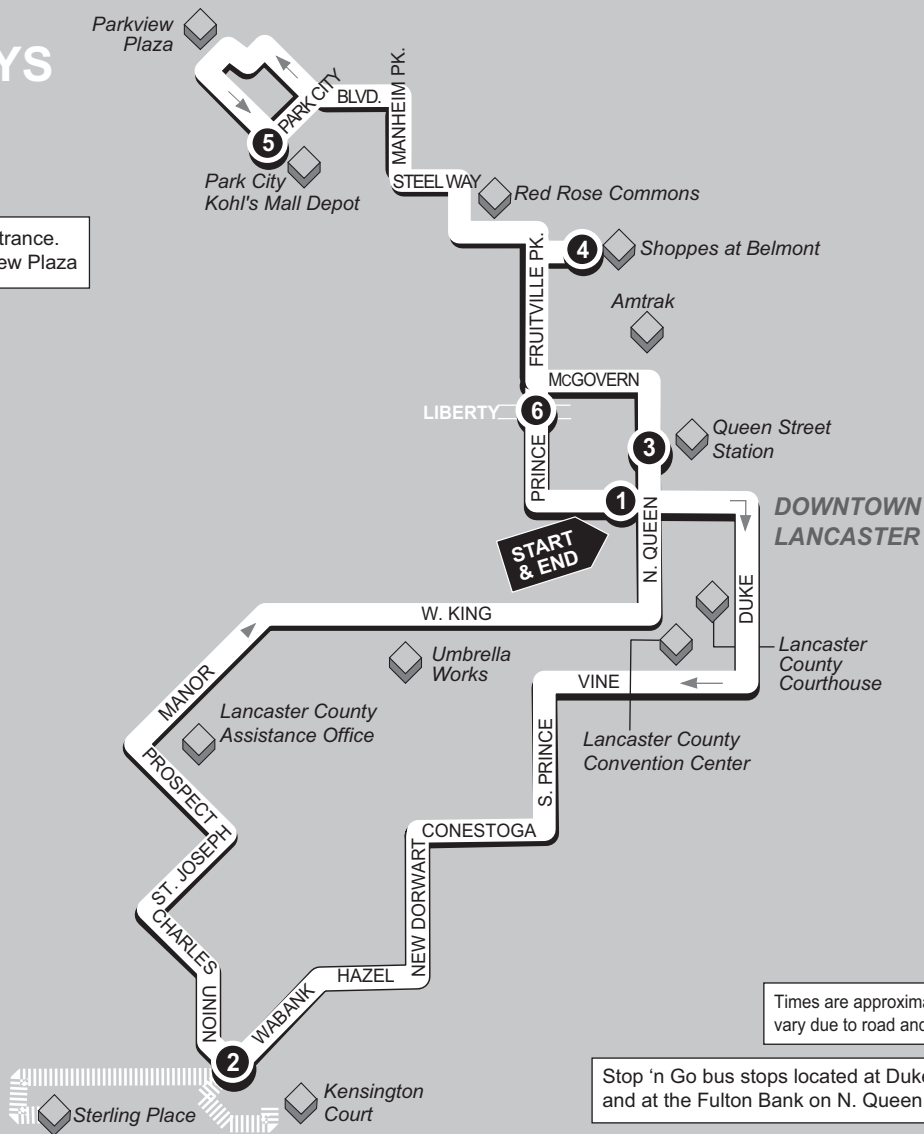

WEEKDAYS

A - Bus stops at West Mall entrance.
B - Bus does not enter Parkview Plaza

Times are approximate and may vary due to road and traffic conditions.

Stop 'n Go bus stops located at Duke and Grant Sts. and at the Fulton Bank on N. Queen St.

Map not to scale.

TO 8th WARD

1

BUS STARTS
W. Chestnut St. and N. Queen St.

2

BUS DEPARTS
Wabank Rd. and Union St.

TO PARK CITY

3

BUS DEPARTS
Queen St. Station Transit Center 225 N. Queen St.

4

BUS ARRIVES/DEPARTS
Shoppes at Belmont

5

BUS ARRIVES/DEPARTS
Park City Kohl's Mall Depot

4

BUS ARRIVES/DEPARTS
Shoppes at Belmont

6

BUS DEPARTS
Prince St. and Liberty St.

1

BUS ENDS
W. Chestnut St. and N. Queen St.

WEEKDAYS

A.M.	5:55	No	6:05	6:25	6:32	AB 6:45	No	6:55	7:05
	6:30	6:40	6:45	7:05	7:12	AB 7:20	No	7:30	7:45
	7:05	7:15	7:20	7:45	7:52	B 8:00	No	8:10	8:20
	7:45	No	7:55	8:20	8:28	8:40	8:50	8:53	9:05
	8:20	8:35	8:40	9:05	9:13	9:25	9:35	9:38	9:50
	9:05	9:20	9:25	9:50	9:58	10:10	10:20	10:23	10:35
	9:50	10:05	10:10	10:30	10:38	10:50	11:00	11:03	11:15
	10:35	10:50	10:55	11:20	11:28	11:40	11:50	11:53	12:05
	11:15	11:30	11:35	12:00	12:08	12:20	12:30	12:33	12:45
P.M.	12:05	No	12:15	12:40	12:48	1:00	1:10	1:13	1:25
	12:45	No	12:55	1:20	1:28	1:40	1:50	1:53	2:05
	1:25	1:40	1:45	2:10	2:18	2:30	2:40	2:43	2:55
	2:05	2:20	2:25	2:50	2:58	3:10	3:20	3:23	3:35
	2:55	No	3:05	3:30	3:38	3:50	4:00	4:03	4:15
	3:35	No	3:45	4:10	4:18	4:30	4:40	4:43	4:55
	4:15	No	4:25	4:50	4:58	5:10	5:20	5:23	5:35
	4:55	5:10	5:15	5:40	5:48	6:00	6:10	6:13	6:25
	5:35	5:50	5:55	6:20	Trip ends. Transfer to Park City B			—	—
	6:25	6:40	6:45	7:00	7:07	7:20	7:30	7:33	7:45
	7:45	No	7:55	8:15	8:22	8:35	8:45	8:48	9:00
	9:00	No	9:10	9:25	9:32	9:45	9:55	9:58	10:10
	10:10	No	10:20	10:35	—	—	—	—	—

Effective: 8/26/19

**PARK CITY C
8th WARD**

Serving:
Downtown Lancaster
Sterling Place
Hershey Heritage Village
PA Department of Welfare
RRTA Operations Center
Manheim Pike
Parkview Plaza
Park City