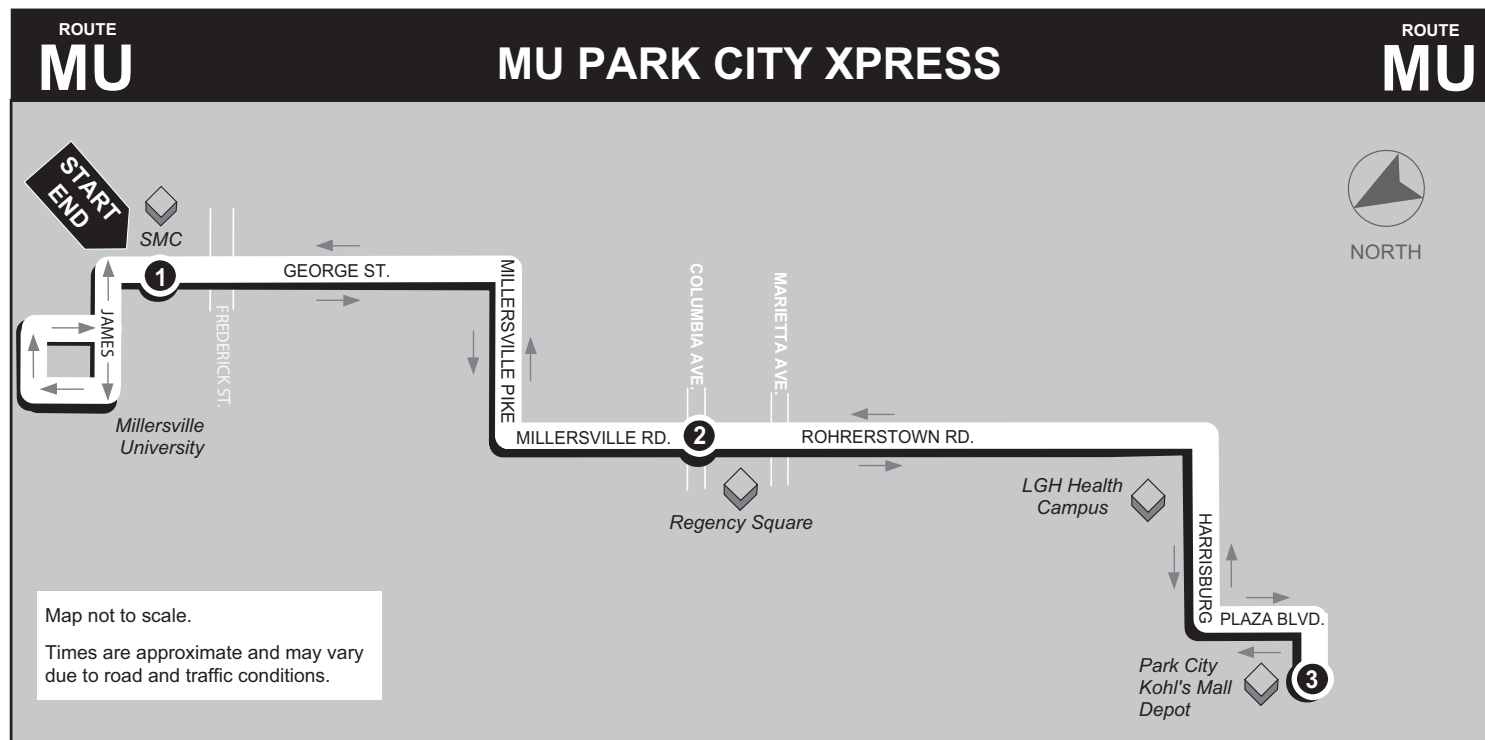

Base Fare: \$1.70 plus zone charges.
 Fares w/ Zones One Zone \$1.85 Three Zones \$2.50
 Two Zones \$2.15 Four Zones \$2.90

Service to Amtrak Train Station:

MU students can travel to the Lancaster Amtrak Train Station by riding the Route 16/Millersville bus route to RRTA's Queen Street Station, then transferring to either the Route 3/Park City C bus route or the Route 6/Downtown Lancaster Loop (only runs Mon. through Fri. during the day, but drops off right at the door). Schedules for connecting routes can be found at <http://www.redrosetransit.com/transit-schedules-and-fares.html>.

The on-campus shuttle service is provided every 20 minutes.
 XF—Trip does not operate Fridays.

1	2	3	4	5	4	3	2	1
STARTS	DEPARTS	DEPARTS	DEPARTS	ARRIVES/ DEPARTS	DEPARTS	DEPARTS	DEPARTS	ARRIVES
Queen St. Station Transit Center 225 N. Queen St.	Columbia Ave. and Ruby St.	Manor Center Weis Mkt.	Millersville Pike and Millersville Road	Millersville Hillview Dr. & Lee Ave.	Millersville Pike and Millersville Road	Manor Center Weis Mkt.	Columbia Ave. and Ruby St.	Queen St. Station Transit Center Parking Garage

B – Trips serve Lancaster Green Apartments via dotted line on map
 C - Trips do not operate on Saturdays before August 26, 2019 or after May 8, 2020
 XS – These trips do not operate on Saturdays.
 Stop 'n Go bus stop is located on the first block of N. Queen St. at the Fulton Bank
 MU Student I.D.'s not valid when school is not in session and not valid after May 8, 2020

1	2	3	2	1
STARTS	DEPARTS	DEPARTS	DEPARTS	ARRIVES
SMC	Rohrerstown Rd. & Columbia Ave.	Park City Kohl's Mall Depot	Rohrerstown Rd. & Columbia Ave.	SMC

MONDAY – SATURDAY

P.M.	2:05	2:15	2:30	2:40	2:55
	3:00	3:10	3:25	3:35	3:50
	3:55	4:05	4:20	4:30	4:45
	4:50	5:00	5:15	5:25	5:40
	5:45	5:55	6:10	6:20	6:35
	6:40	6:50	7:05	7:15	7:30
	7:35	7:45	8:00	8:10	8:25
	8:30	8:40	8:55	9:05	9:20
	9:25	9:35	9:50	10:00	10:15