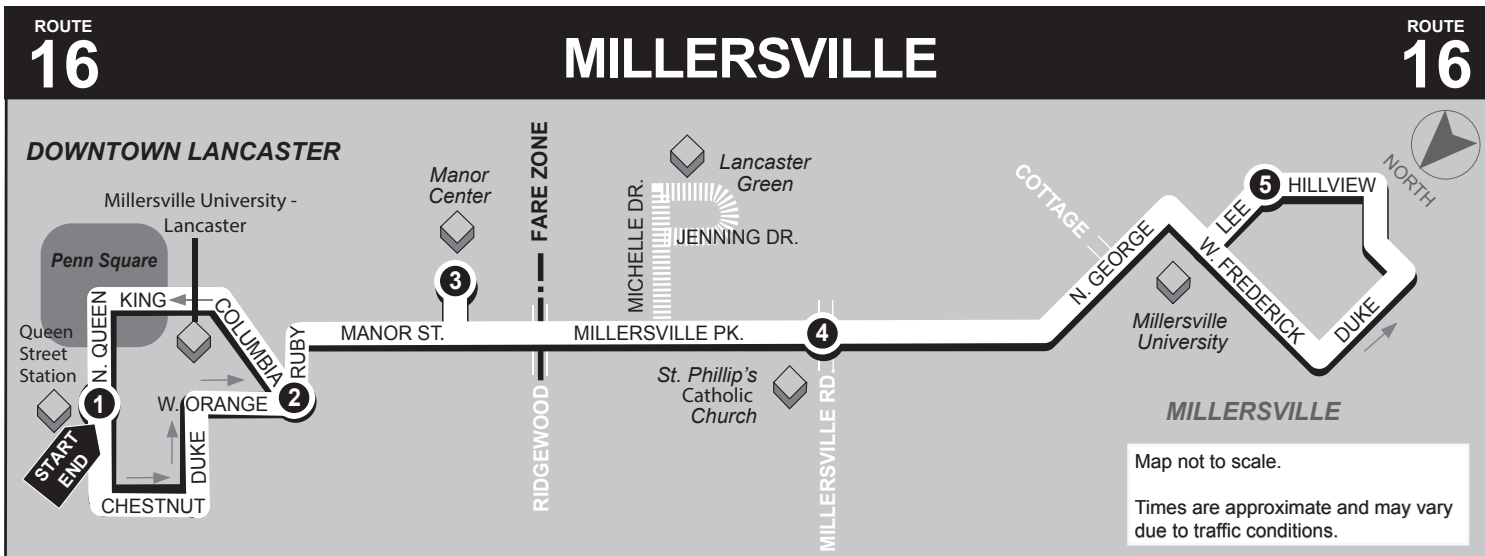

Holiday: Service is generally not provided on the following holidays: New Year's Day, Easter Sunday, Memorial Day, July 4th, Labor Day, Thanksgiving Day and Christmas Day. RRTA will not operate the MU Xpress and the MU Park City Xpress when Millersville University is not in session. The dates are as follows: Labor Day - September 2; Fall Break - October 12 through 15; Thanksgiving Break - November 27 through December 1; Service ends for Winter Break, December 16 through January 20; Spring Break - March 16 through March 22; May 8 will be the last day of service until the 2020 Fall Semester.

The on-campus shuttle service is provided every 20 minutes.
 XF—Trip does not operate Fridays.

1	2	3	4	5	4	3	2	1
STARTS	DEPARTS	DEPARTS	DEPARTS	ARRIVES/ DEPARTS	DEPARTS	DEPARTS	DEPARTS	ARRIVES
Queen St. Station Transit Center 225 N. Queen St.	Columbia Ave. and Ruby St.	Manor Center Weis Mkt.	Millersville Pike and Millersville Road	Millersville Hillview Dr. & Lee Ave.	Millersville Pike and Millersville Road	Manor Center Weis Mkt.	Columbia Ave. and Ruby St.	Queen St. Station Transit Center Parking Garage

1	2	3	2	1
STARTS	DEPARTS	DEPARTS	DEPARTS	ARRIVES
SMC	Rohrerstown Rd. & Columbia Ave.	Park City Kohl's Mall Depot	Rohrerstown Rd. & Columbia Ave.	SMC

MONDAY – SATURDAY

P.M.	2:05	2:15	2:30	2:40	2:55
	3:00	3:10	3:25	3:35	3:50
	3:55	4:05	4:20	4:30	4:45
	4:50	5:00	5:15	5:25	5:40
	5:45	5:55	6:10	6:20	6:35
	6:40	6:50	7:05	7:15	7:30
	7:35	7:45	8:00	8:10	8:25
	8:30	8:40	8:55	9:05	9:20
	9:25	9:35	9:50	10:00	10:15