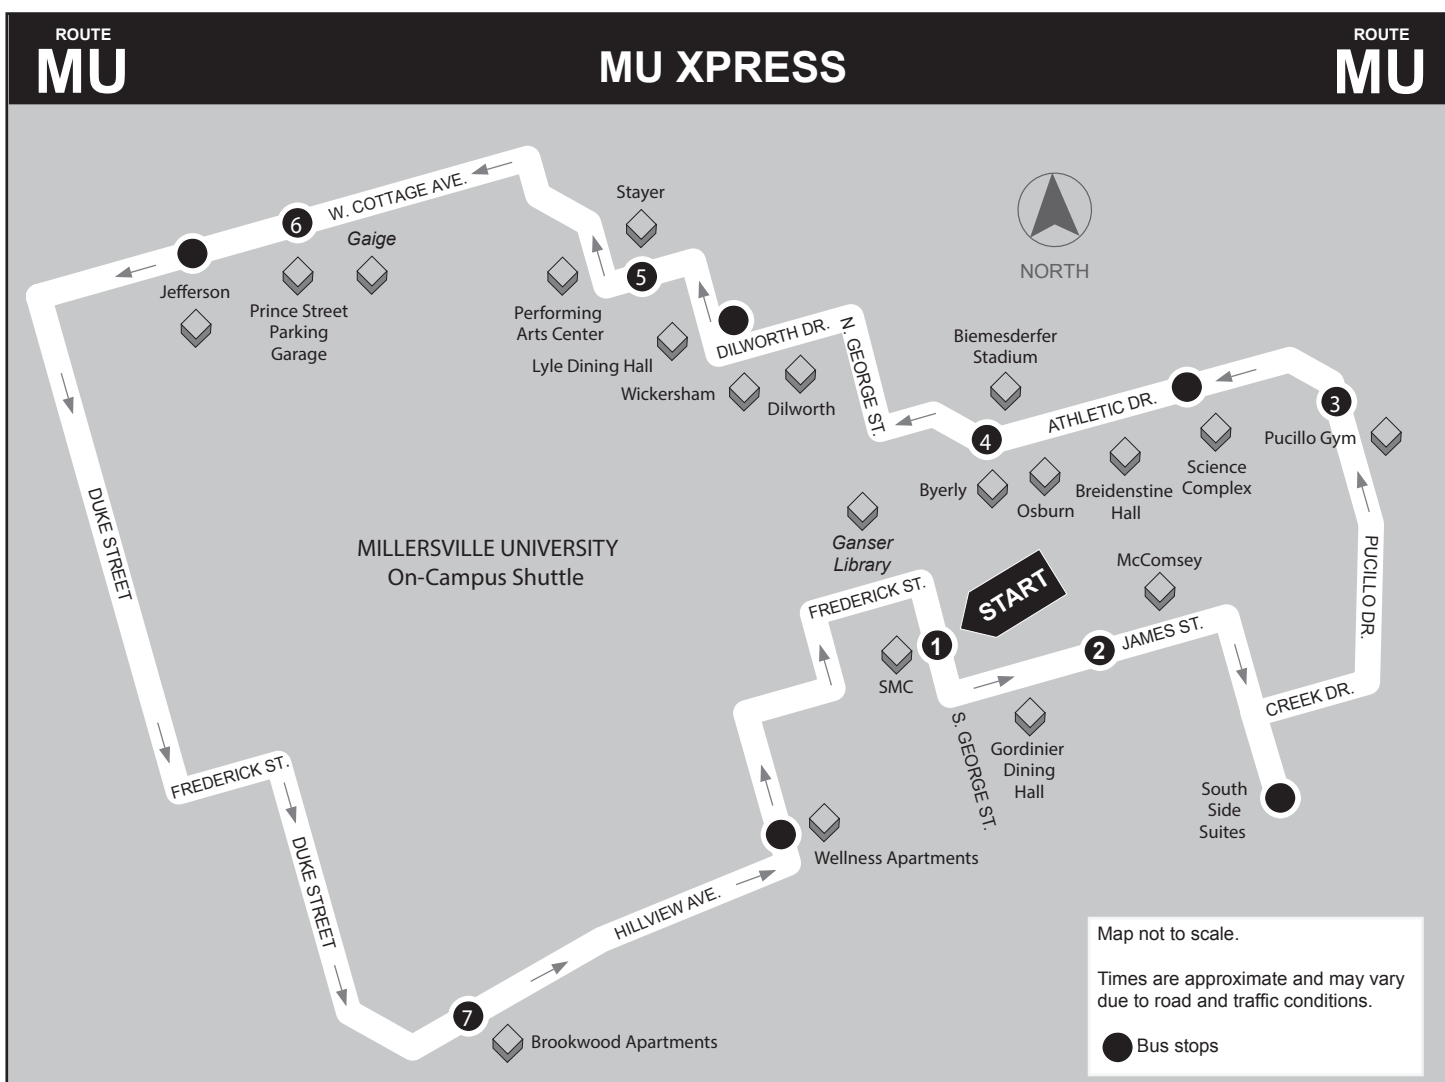

- **1**
  SMC
- **2**
  McComsey
- **3**
  Pucillo Gym
- **4**
  Biemesderfer Stadium
- **5**
  Performing Arts Center
- **6**
  Jefferson
- **7**
  Brookwood Apts.
- **1**
  SMC

MONDAY – FRIDAY							
A.M.	1	2	3	4	5	6	7
7:30 XF	7:31	7:33	7:35	7:38	7:40	7:43	7:50
7:50 XF	7:51	7:53	7:55	7:58	8:00	8:03	8:10
8:10 XF	8:11	8:13	8:15	8:18	8:20	8:23	8:30
8:30 XF	8:31	8:33	8:35	8:38	8:40	8:43	8:50
8:50	8:51	8:53	8:55	8:58	9:00	9:03	9:10
9:10	9:11	9:13	9:15	9:18	9:20	9:23	9:30
9:30	9:31	9:33	9:35	9:38	9:40	9:43	9:50
9:50	9:51	9:53	9:55	9:58	10:00	10:03	10:10
10:10	10:11	10:13	10:15	10:18	10:20	10:23	10:30
10:30	10:31	10:33	10:35	10:38	10:40	10:43	10:50
10:50	10:51	10:53	10:55	10:58	11:00	11:03	11:10
11:10	11:11	11:13	11:15	11:18	11:20	11:23	11:30
11:30	11:31	11:33	11:35	11:38	11:40	11:43	11:50
11:50	11:51	11:53	11:55	11:58	12:00	12:03	12:10
P.M.	12:10	12:11	12:13	12:15	12:18	12:20	12:30
12:30	12:31	12:33	12:35	12:38	12:40	12:43	12:50
12:50	12:51	12:53	12:55	12:58	1:00	1:03	1:10
1:10	1:11	1:13	1:15	1:18	1:20	1:23	1:30
1:30	1:31	1:33	1:35	1:38	1:40	1:43	1:50
1:50	1:51	1:53	1:55	1:58	2:00	2:03	2:10
2:10	2:11	2:13	2:15	2:18	2:20	2:23	2:30
2:30	2:31	2:33	2:35	2:38	2:40	2:43	2:50
2:50 XF	2:51	2:53	2:55	2:58	3:00	3:03	3:10
3:10 XF	3:11	3:13	3:15	3:18	3:20	3:23	3:30
3:30 XF	3:31	3:33	3:35	3:38	3:40	3:43	3:50
3:50 XF	3:51	3:53	3:55	3:58	4:00	4:03	4:10
4:10 XF	4:11	4:13	4:15	4:18	4:20	4:23	4:30
4:30 XF	4:31	4:33	4:35	4:38	4:40	4:43	4:50
4:50 XF	4:51	4:53	4:55	4:58	5:00	5:03	5:10
5:10 XF	5:11	5:13	5:15	5:18	5:20	5:23	5:30
5:30 XF	5:31	5:33	5:35	5:38	5:40	5:43	5:50
5:50 XF	5:51	5:53	5:55	5:58	6:00	6:03	6:10
6:10 XF	6:11	6:13	6:15	6:18	6:20	6:23	6:30
6:30 XF	6:31	6:33	6:35	6:38	6:40	6:43	6:50
6:50 XF	6:51	6:53	6:55	6:58	7:00	7:03	7:10
7:10 XF	7:11	7:13	7:15	7:18	7:20	7:23	7:30
7:30 XF	7:31	7:33	7:35	7:38	7:40	7:43	7:50
7:50 XF	7:51	7:53	7:55	7:58	8:00	8:03	8:10
8:10 XF	8:11	8:13	8:15	8:18	8:20	8:23	8:30
8:30 XF	8:31	8:33	8:35	8:38	8:40	8:43	8:50
8:50 XF	8:51	8:53	8:55	8:58	9:00	9:03	9:10
9:10 XF	9:11	9:13	9:15	9:18	9:20	9:23	9:30
9:30 XF	9:31	9:33	9:35	9:38	9:40	9:43	9:50

The on-campus shuttle service is provided every 20 minutes.
XF—Trip does not operate Fridays.