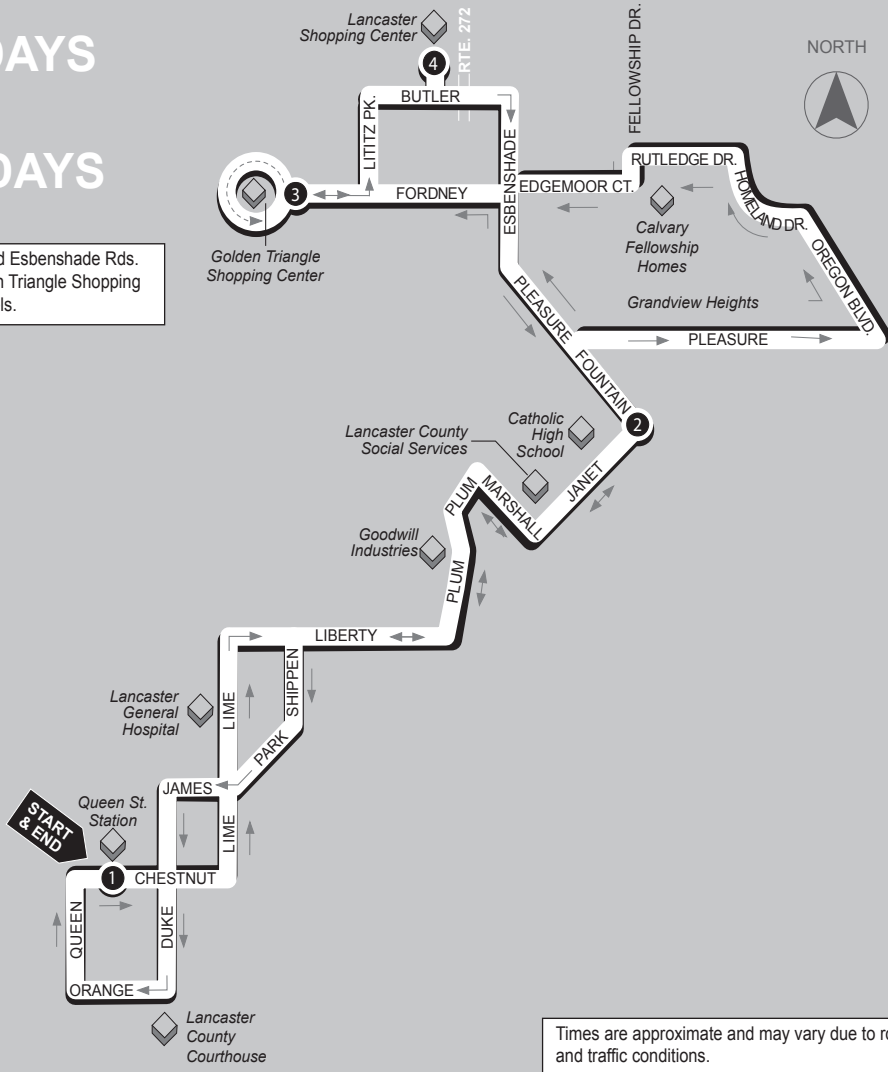

**WEEKDAYS
&
SATURDAYS**

A - Trip starts at Fordney and Esbenshade Rds.
B - Trips do not enter Golden Triangle Shopping Center or stop at Michaels.

Times are approximate and may vary due to road and traffic conditions.

Map not to scale.

1

BUS STARTS

Queen St. Station
Transit Center
225 N. Queen St.

2

BUS DEPARTS

Janet Ave.
&
Fountain Ave.

3

BUS DEPARTS

Golden Triangle Shopping Ctr.

4

BUS DEPARTS

Lancaster Shopping Ctr.
Michaels

2

BUS DEPARTS

Janet Ave.
&
Fountain Ave.

Serving:

- Downtown Lancaster
- Lancaster General Hospital
- Golden Triangle Shopping Center
- Lancaster Shopping Center
- Lancaster Co. Social Services

RED ROSE TRANSIT AUTHORITY
45 Erick Road, Lancaster, PA 17601
www.redrosetransit.com