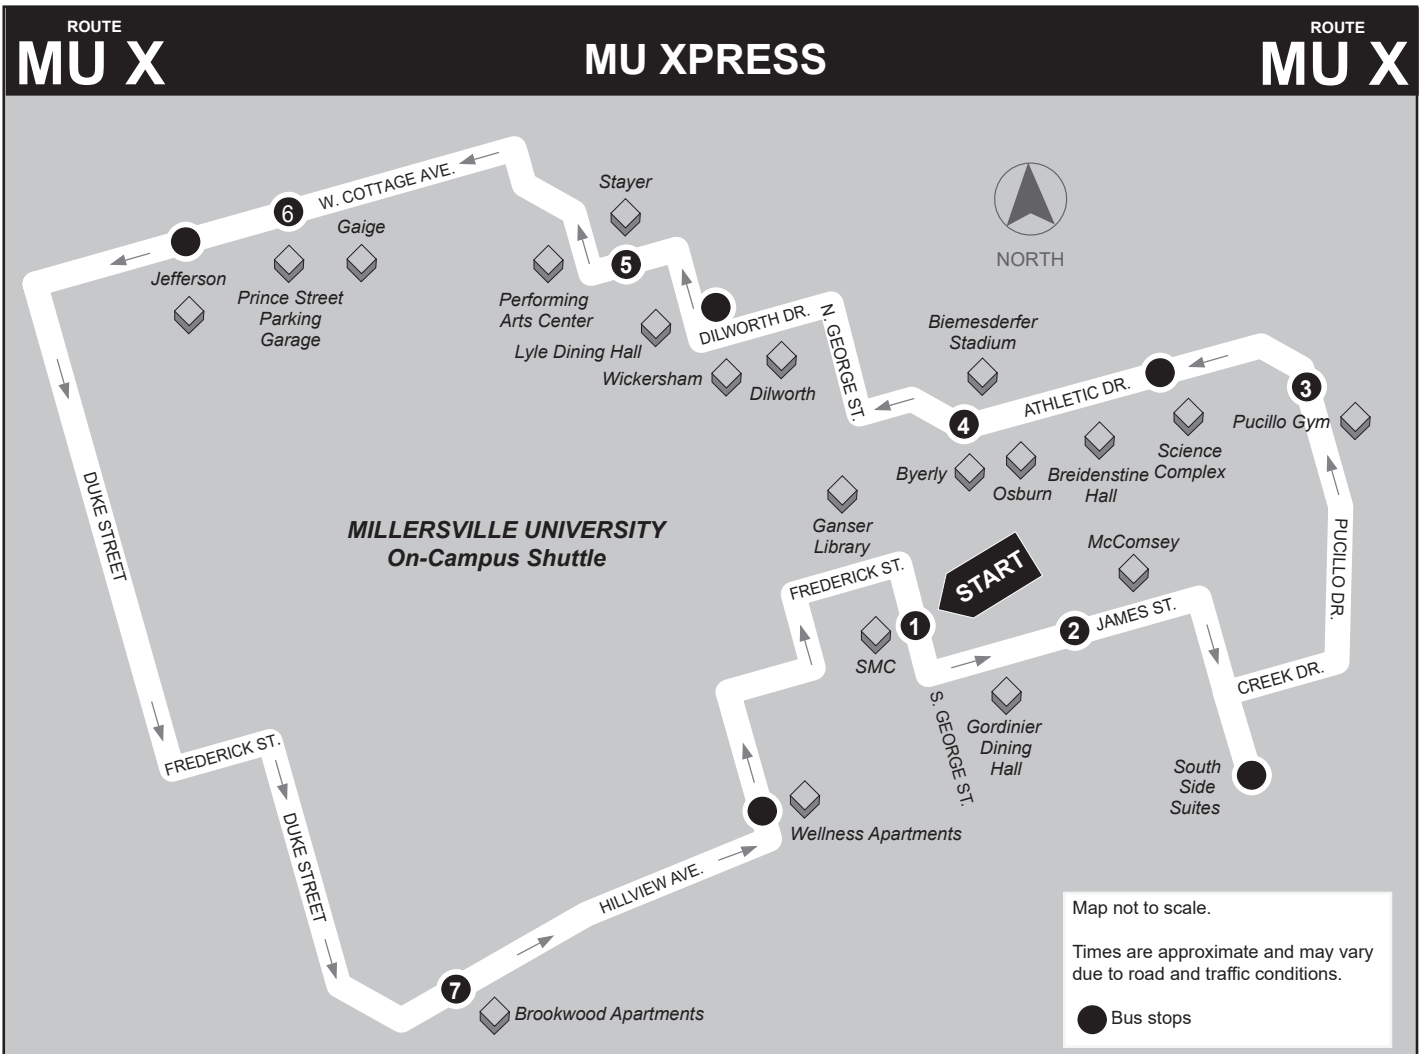

- **1**
  SMC
- **2**
  McComsey
- **3**
  Pucillo Gym
- **4**
  Biemesderfer Stadium
- **5**
  Performing Arts Center
- **6**
  Jefferson
- **7**
  Brookwood Apts.
- **1**
  SMC

MONDAY – FRIDAY

	1	2	3	4	5	6	7	1
A.M. 7:30 XF		7:31	7:33	7:35	7:38	7:40	7:43	7:50
7:50 XF		7:51	7:53	7:55	7:58	8:00	8:03	8:10
8:10 XF		8:11	8:13	8:15	8:18	8:20	8:23	8:30
8:30 XF		8:31	8:33	8:35	8:38	8:40	8:43	8:50
8:50		8:51	8:53	8:55	8:58	9:00	9:03	9:10
9:10		9:11	9:13	9:15	9:18	9:20	9:23	9:30
9:30		9:31	9:33	9:35	9:38	9:40	9:43	9:50
9:50		9:51	9:53	9:55	9:58	10:00	10:03	10:10
10:10		10:11	10:13	10:15	10:18	10:20	10:23	10:30
10:30		10:31	10:33	10:35	10:38	10:40	10:43	10:50
10:50		10:51	10:53	10:55	10:58	11:00	11:03	11:10
11:10		11:11	11:13	11:15	11:18	11:20	11:23	11:30
11:30		11:31	11:33	11:35	11:38	11:40	11:43	11:50
11:50		11:51	11:53	11:55	11:58	12:00	12:03	12:10
P.M. 12:10		12:11	12:13	12:15	12:18	12:20	12:23	12:30
12:30		12:31	12:33	12:35	12:38	12:40	12:43	12:50
12:50		12:51	12:53	12:55	12:58	1:00	1:03	1:10
1:10		1:11	1:13	1:15	1:18	1:20	1:23	1:30
1:30		1:31	1:33	1:35	1:38	1:40	1:43	1:50
1:50		1:51	1:53	1:55	1:58	2:00	2:03	2:10
2:10		2:11	2:13	2:15	2:18	2:20	2:23	2:30
2:30		2:31	2:33	2:35	2:38	2:40	2:43	2:50
2:50 XF		2:51	2:53	2:55	2:58	3:00	3:03	3:10
3:10 XF		3:11	3:13	3:15	3:18	3:20	3:23	3:30
3:30 XF		3:31	3:33	3:35	3:38	3:40	3:43	3:50
3:50 XF		3:51	3:53	3:55	3:58	4:00	4:03	4:10
4:10 XF		4:11	4:13	4:15	4:18	4:20	4:23	4:30
4:30 XF		4:31	4:33	4:35	4:38	4:40	4:43	4:50
4:50 XF		4:51	4:53	4:55	4:58	5:00	5:03	5:10
5:10 XF		5:11	5:13	5:15	5:18	5:20	5:23	5:30
5:30 XF		5:31	5:33	5:35	5:38	5:40	5:43	5:50
5:50 XF		5:51	5:53	5:55	5:58	6:00	6:03	6:10
6:10 XF		6:11	6:13	6:15	6:18	6:20	6:23	6:30
6:30 XF		6:31	6:33	6:35	6:38	6:40	6:43	6:50
6:50 XF		6:51	6:53	6:55	6:58	7:00	7:03	7:10
7:10 XF		7:11	7:13	7:15	7:18	7:20	7:23	7:30
7:30 XF		7:31	7:33	7:35	7:38	7:40	7:43	7:50
7:50 XF		7:51	7:53	7:55	7:58	8:00	8:03	8:10
8:10 XF		8:11	8:13	8:15	8:18	8:20	8:23	8:30
8:30 XF		8:31	8:33	8:35	8:38	8:40	8:43	8:50
8:50 XF		8:51	8:53	8:55	8:58	9:00	9:03	9:10
9:10 XF		9:11	9:13	9:15	9:18	9:20	9:23	9:30
9:30 XF		9:31	9:33	9:35	9:38	9:40	9:43	9:50

The on-campus shuttle service is provided every 20 minutes. XF—Trip does not operate Fridays.