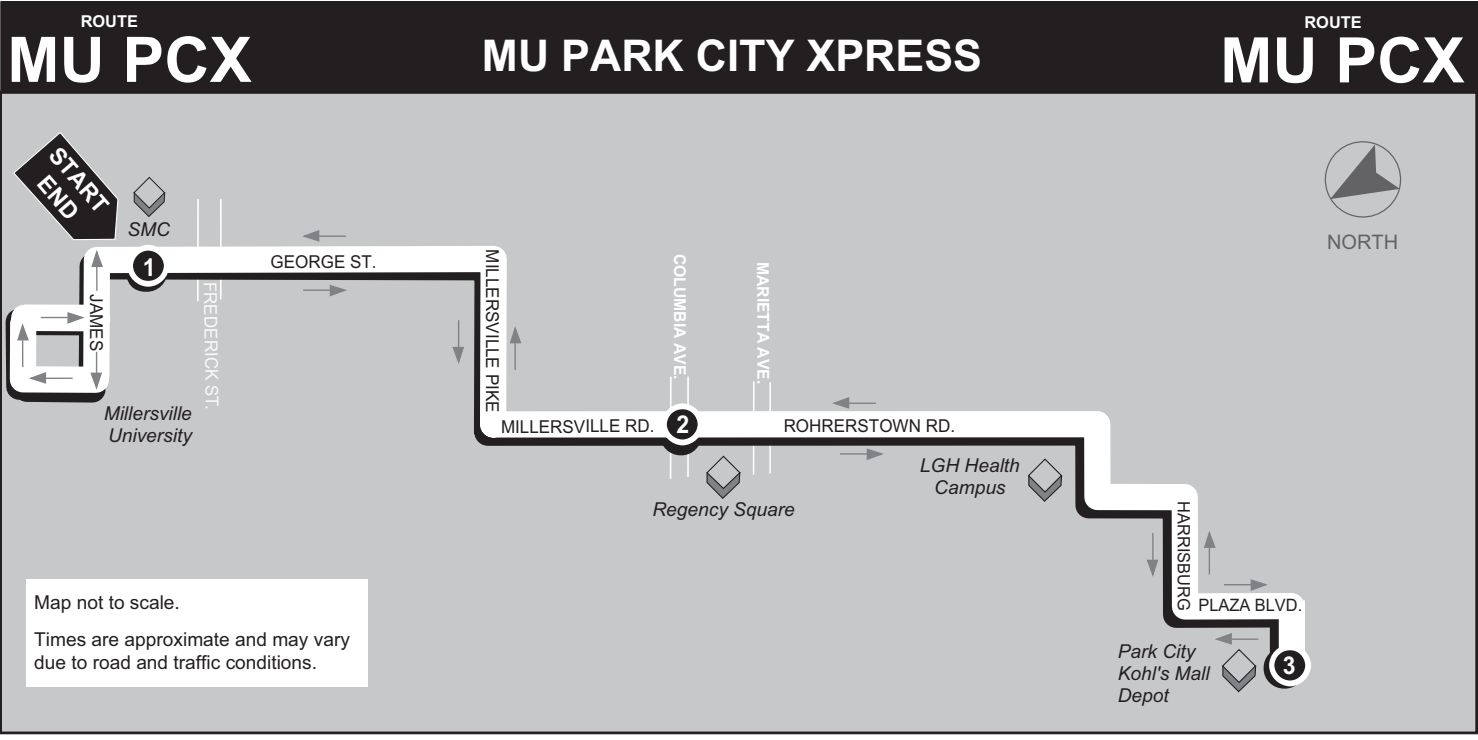

Transferring to other RRTA Routes: M.U. Students who would like to travel to other locations on RRTA's buses will need to transfer. Students can show their student I.D. cards for the fare on Route 16 and MU Park City Xpress and ask the driver for a transfer slip. When you transfer to another bus, give the driver the transfer slip, which covers the base fare, and a nickel plus any additional zone boundaries you cross as follows:

The on-campus shuttle service is provided every 20 minutes. XF—Trip does not operate Fridays.

1	2	3	4	5	4	3	2	1
STARTS	DEPARTS	DEPARTS	DEPARTS	ARRIVES/DEPARTS	DEPARTS	DEPARTS	DEPARTS	ARRIVES
Queen St. Station Transit Center 225 N. Queen St.	Columbia Ave. and Ruby St.	Manor Center Weis Mkt.	Millersville Pike and Millersville Road	Millersville Hillview Dr. & Lee Ave.	Millersville Pike and Millersville Road	Manor Center Weis Mkt.	Columbia Ave. and Ruby St.	Queen St. Station Transit Center Parking Garage

B – Trips serve Lancaster Green Apartments via dotted line on map
 C - Trips do not operate on Saturdays before August 26, 2019 or after May 8, 2020
 XS – These trips do not operate on Saturdays.
 Stop 'n Go bus stop is located on the first block of N. Queen St. at the Fulton Bank
 MU Student I.D.'s not valid when school is not in session and not valid after May 8, 2020

1	2	3	2	1
STARTS	DEPARTS	DEPARTS	DEPARTS	ARRIVES
SMC	Rohrerstown Rd. & Columbia Ave.	Park City Kohl's Mall Depot	Rohrerstown Rd. & Columbia Ave.	SMC

MONDAY – SATURDAY

P.M. 2:05	2:15	2:30	2:40	2:55
3:00	3:10	3:25	3:35	3:50
3:55	4:05	4:20	4:30	4:45
4:50	5:00	5:15	5:25	5:40
5:45	5:55	6:10	6:20	6:35
6:40	6:50	7:05	7:15	7:30
7:35	7:45	8:00	8:10	8:25
8:30	8:40	8:55	9:05	9:20
9:25	9:35	9:50	10:00	10:15