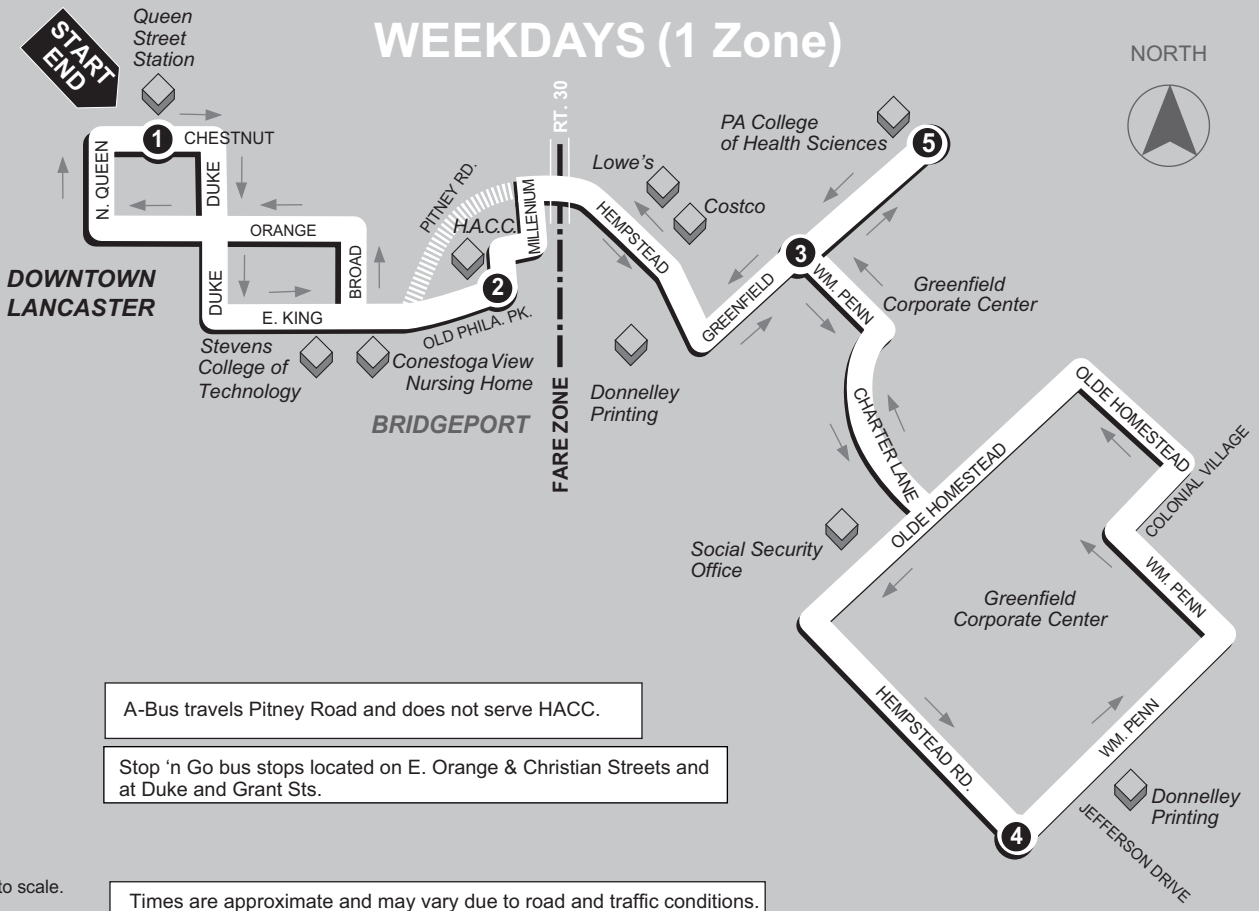

WEEKDAYS (1 Zone)

A-Bus travels Pitney Road and does not serve HACC.

Stop 'n Go bus stops located on E. Orange & Christian Streets and at Duke and Grant Sts.

1	2	3	4	3	5	2	1
BUS STARTS	BUS DEPARTS	BUS DEPARTS	BUS DEPARTS	BUS DEPARTS	BUS DEPARTS	BUS DEPARTS	BUS ENDS
Queen Street Station Transit Center 225 N. Queen St.	HACC Old Phila. Pike	Greenfield Rd. and Wm. Penn Way	Wm. Penn Way and Hempstead Rd.	Greenfield Rd. and Wm. Penn Way	PA College of Health Sciences	HACC Old Phila. Pike	Queen Street Station Transit Center 225 N. Queen St.

WEEKDAYS

A.M.	5:20	A	5:30	5:35	5:40	No	A	6:00
	6:30	6:40	6:45	6:50	6:55	No	A	7:15
	7:15	7:25	7:30	7:35	7:40	7:41	A	8:00
	8:00	8:10	8:15	8:20	8:25	8:26	8:30	8:50
	8:50	9:00	9:05	9:10	9:15	9:16	9:20	9:40
	9:40	9:50	9:55	10:00	10:05	No	10:10	10:30
	10:30	10:40	10:45	10:55	11:00	No	11:05	11:25
	11:25	11:35	11:40	11:50	11:55	No	12:00	12:20
P.M.	12:20	12:30	12:35	12:45	12:50	No	12:55	1:15
	1:15	1:25	1:30	1:40	1:45	No	1:50	2:15
	2:15	2:25	2:30	2:45	2:50	No	2:55	3:15
	3:15	3:25	3:30	3:40	3:45	3:46	3:50	4:15
	4:15	4:25	4:30	4:40	4:45	4:46	5:00	5:20
	5:20	5:30	5:35	5:45	5:50	5:51	5:55	6:10

GREENFIELD

Serving:

Downtown Lancaster

HACC

Pitney Road

Greenfield Estates

Greenfield Corporate Center

397-4246

RED ROSE TRANSIT AUTHORITY
45 Erick Road, Lancaster, PA 17601
www.redrosetransit.com