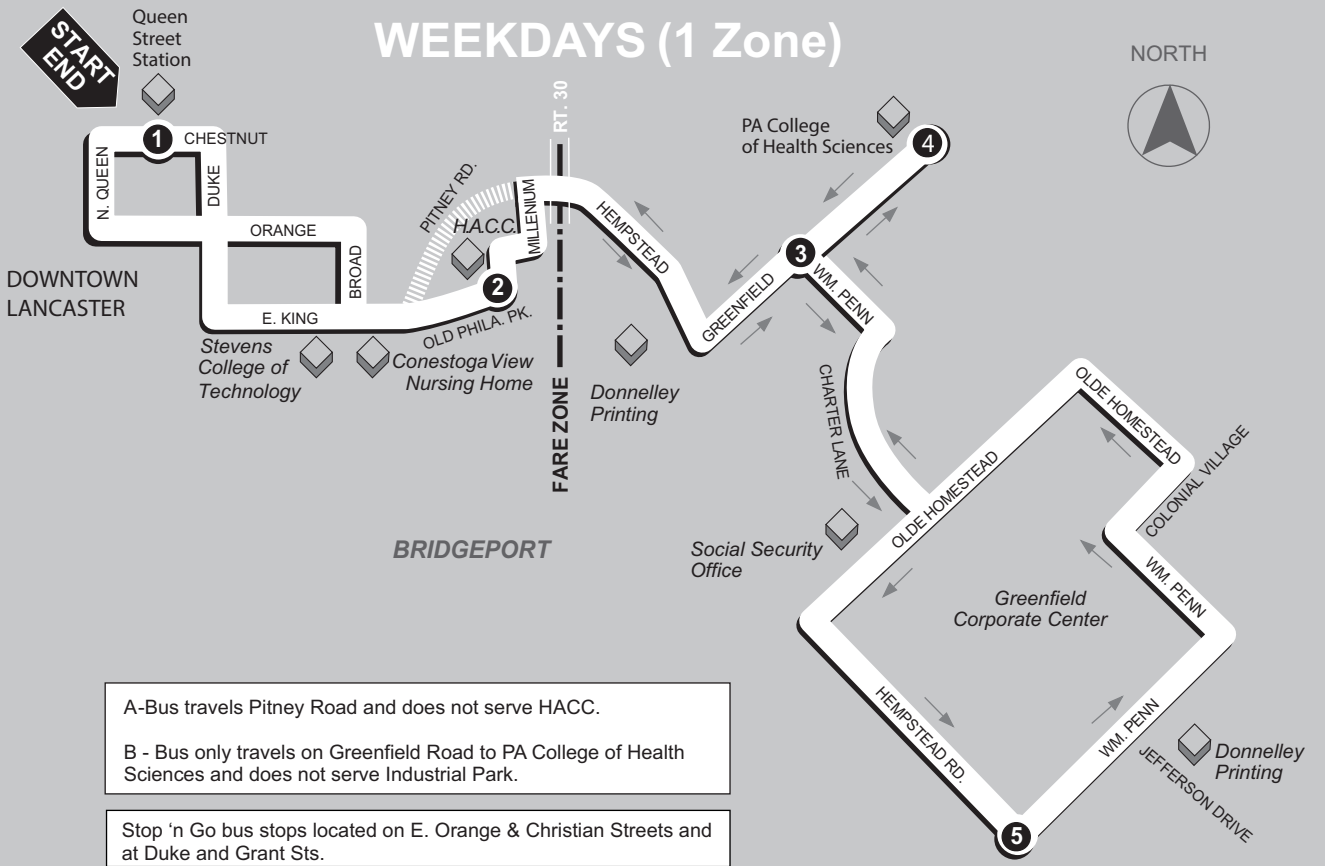

WEEKDAYS (1 Zone)

A-Bus travels Pitney Road and does not serve HACC.
 B - Bus only travels on Greenfield Road to PA College of Health Sciences and does not serve Industrial Park.
 Stop 'n Go bus stops located on E. Orange & Christian Streets and at Duke and Grant Sts.
 Times are approximate and may vary due to road and traffic conditions.

Map not to scale.

| | | | | | | | |
|---|---|--|--|---|--|---|---|
| 1 BUS STARTS Queen Street Station Transit Center 225 N. Queen St. | 2 BUS DEPARTS HACC Old Phila. Pike | 3 BUS DEPARTS Greenfield Rd. and Wm. Penn Way | 4 BUS DEPARTS PA College of Health Sciences | 5 BUS DEPARTS Wm. Penn Way and Hempstead Rd. | 3 BUS DEPARTS Greenfield Rd. and Wm. Penn Way | 2 BUS DEPARTS HACC Old Phila. Pike | 1 BUS ENDS Queen Street Station Transit Center 225 N. Queen St. |
|---|---|--|--|---|--|---|---|

GREENFIELD

Serving:

Downtown Lancaster

HACC

Pitney Road

Greenfield Estates

Greenfield Corporate Center

397-4246

RED ROSE TRANSIT AUTHORITY
 45 Erick Road, Lancaster, PA 17601
www.redrosetransit.com