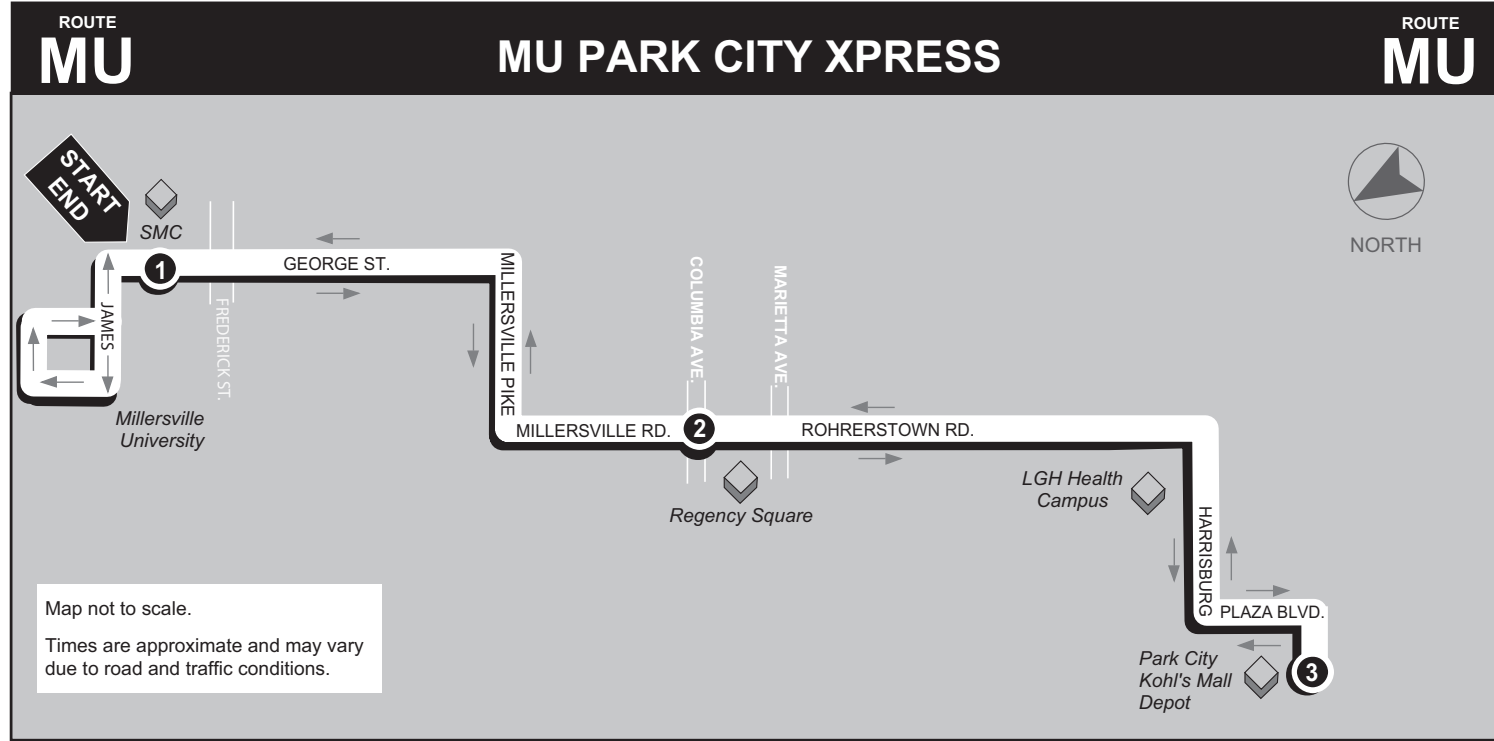

MU students can travel to the Lancaster Amtrak Train Station by riding the Route 16/Millersville bus route to RRTA's Queen Street Station, then transferring to either the Route 3/Park City C bus route or the trolley route (only runs Mon. through Fri. during the day, but drops off right at the door). Schedules for connecting routes can be found at <http://www.redrosetransit.com/transit-schedules-and-fares.html>.

The on-campus shuttle service is provided every 20 minutes. XF—Trip does not operate Fridays.

1	2	3	4	5	4	3	2	1
STARTS	DEPARTS	DEPARTS	DEPARTS	ARRIVES/ DEPARTS	DEPARTS	DEPARTS	DEPARTS	ARRIVES
Queen St. Station Transit Center 225 N. Queen St.	Columbia Ave. and Ruby St.	Manor Center Weis Mkt.	Millersville Pike and Millersville Road	Millersville Hillview Dr. & Lee Ave.	Millersville Pike and Millersville Road	Manor Center Weis Mkt.	Columbia Ave. and Ruby St.	Queen St. Station Transit Center Parking Garage

B – Trips serve Lancaster Green Apartments vja dotted line on map  
 C - Trips do not operate on Saturdays before August 27, 2018 or after May 10, 2019  
 XS – These trips do not operate on Saturdays.  
 Stop 'n Go bus stop is located on the first block of N. Queen St. at the Fulton Bank  
 MU Student I.D.'s not valid when school is not in session and not valid after May 10, 2019

1	2	3	2	1
STARTS	DEPARTS	DEPARTS	DEPARTS	ARRIVES
SMC	Rohrerstown Rd. & Columbia Ave.	Park City Kohl's Mall Depot	Rohrerstown Rd. & Columbia Ave.	SMC

**MONDAY – SATURDAY**

P.M.	2:05	2:15	2:30	2:40	2:55
	3:00	3:10	3:25	3:35	3:50
	3:55	4:05	4:20	4:30	4:45
	4:50	5:00	5:15	5:25	5:40
	5:45	5:55	6:10	6:20	6:35
	6:40	6:50	7:05	7:15	7:30
	7:35	7:45	8:00	8:10	8:25
	8:30	8:40	8:55	9:05	9:20
	9:25	9:35	9:50	10:00	10:15