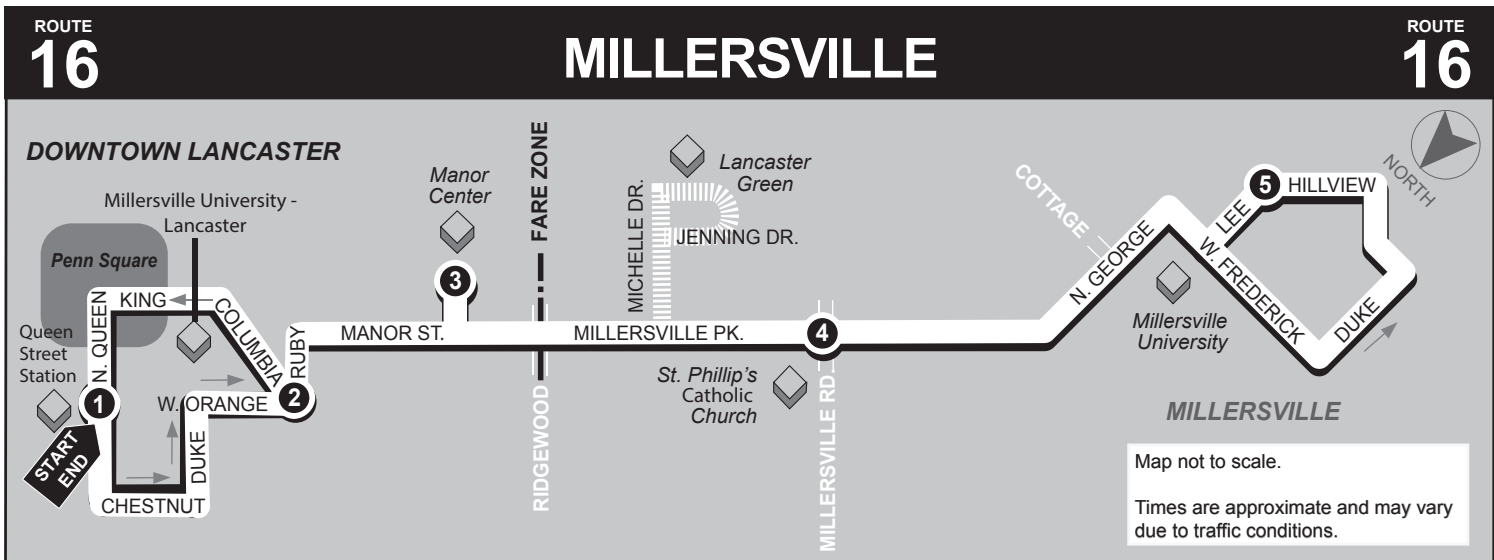

MU students can travel to the Lancaster Amtrak Train Station by riding the Route 16/Millersville bus route to RRTA's Queen Street Station, then transferring to either the Route 3/Park City C bus route or the trolley route (only runs Mon. through Fri. during the day, but drops off right at the door). Schedules for connecting routes can be found at <http://www.redrosetransit.com/transit-schedules-and-fares.html>.

The on-campus shuttle service is provided every 20 minutes. XF—Trip does not operate Fridays.

1	2	3	4	5	4	3	2	1
STARTS	DEPARTS	DEPARTS	DEPARTS	ARRIVES/ DEPARTS	DEPARTS	DEPARTS	DEPARTS	ARRIVES
Queen St. Station Transit Center 225 N. Queen St.	Columbia Ave. and Ruby St.	Manor Center Weis Mkt.	Millersville Pike and Millersville Road	Millersville Hillview Dr. & Lee Ave.	Millersville Pike and Millersville Road	Manor Center Weis Mkt.	Columbia Ave. and Ruby St.	Queen St. Station Transit Center Parking Garage

B – Trips serve Lancaster Green Apartments vja dotted line on map  
 C - Trips do not operate on Saturdays before August 27, 2018 or after May 10, 2019  
 XS – These trips do not operate on Saturdays.  
 Stop 'n Go bus stop is located on the first block of N. Queen St. at the Fulton Bank  
 MU Student I.D.'s not valid when school is not in session and not valid after May 10, 2019

1	2	3	2	1
STARTS	DEPARTS	DEPARTS	DEPARTS	ARRIVES
SMC	Rohrerstown Rd. & Columbia Ave.	Park City Kohl's Mall Depot	Rohrerstown Rd. & Columbia Ave.	SMC

**MONDAY – SATURDAY**

P.M.	2:05	2:15	2:30	2:40	2:55
	3:00	3:10	3:25	3:35	3:50
	3:55	4:05	4:20	4:30	4:45
	4:50	5:00	5:15	5:25	5:40
	5:45	5:55	6:10	6:20	6:35
	6:40	6:50	7:05	7:15	7:30
	7:35	7:45	8:00	8:10	8:25
	8:30	8:40	8:55	9:05	9:20
	9:25	9:35	9:50	10:00	10:15