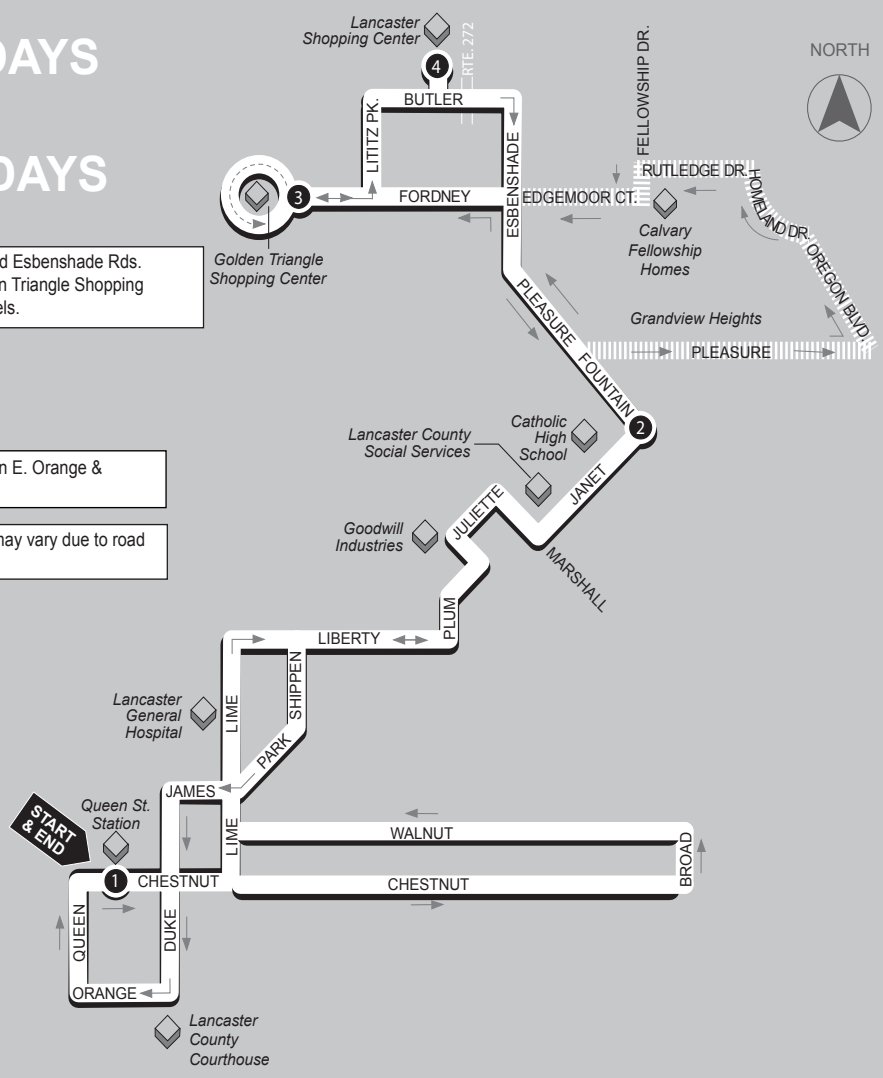

**WEEKDAYS  
&  
SATURDAYS**

A - Trip starts at Fordney and Esbenshade Rds.  
B - Trips do not enter Golden Triangle Shopping Center or stop at Michaels.

Stop 'n Go bus stop located on E. Orange & Christian Streets.

Times are approximate and may vary due to road and traffic conditions.

Map not to scale.

**BUS STARTS**

Queen St. Station  
Transit Center  
225 N. Queen St.

**Does bus travel Chestnut St. to Broad St. & not travel Pleasure Rd to Edgemore Rd?**

**BUS DEPARTS**

Janet Ave. & Fountain Ave.

**BUS DEPARTS**

Golden Triangle Shopping Ctr.

**BUS DEPARTS**

Lancaster Shopping Ctr. Michaels

**BUS DEPARTS**

Janet Ave. & Fountain Ave.

RED ROSE TRANSIT AUTHORITY  
45 Erick Road, Lancaster, PA 17601  
www.redrosetransit.com