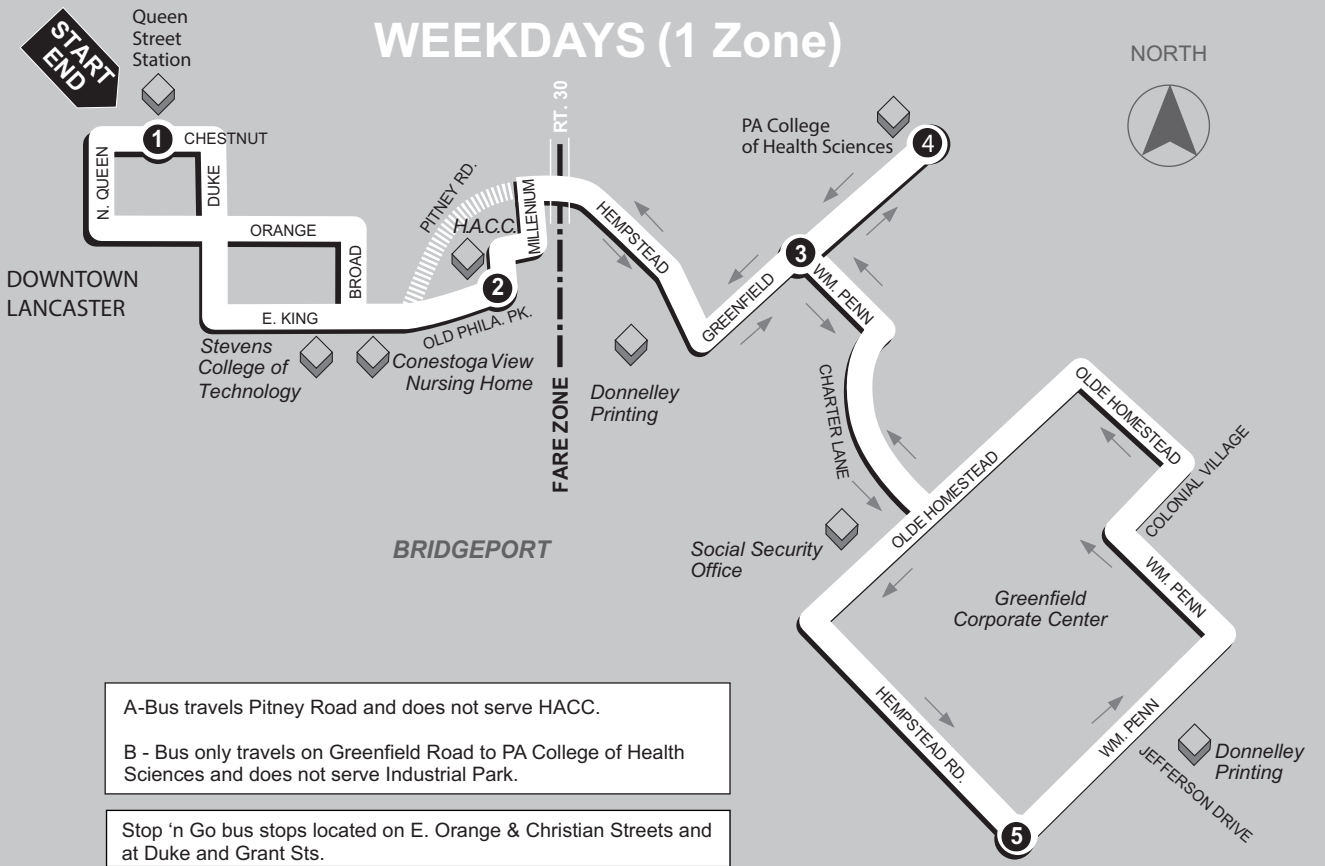

WEEKDAYS (1 Zone)

A-Bus travels Pitney Road and does not serve HACC.
 B - Bus only travels on Greenfield Road to PA College of Health Sciences and does not serve Industrial Park.
 Stop 'n Go bus stops located on E. Orange & Christian Streets and at Duke and Grant Sts.

Map not to scale.

Times are approximate and may vary due to road and traffic conditions.

1	2	3	4	5	3	2	1
BUS STARTS	BUS DEPARTS	BUS DEPARTS	BUS DEPARTS	BUS DEPARTS	BUS DEPARTS	BUS DEPARTS	BUS ENDS
Queen Street Station Transit Center 225 N. Queen St.	HACC Old Phila. Pike	Greenfield Rd. and Wm. Penn Way	PA College of Health Sciences	Wm. Penn Way and Hempstead Rd.	Greenfield Rd. and Wm. Penn Way	HACC Old Phila. Pike	Queen Street Station Transit Center 225 N. Queen St.

WEEKDAYS

A.M.	5:20	A	5:30	A	5:35	5:40	A	6:00
	6:30	6:40	6:45	6:47	6:50	6:55	A	7:15
	7:15	7:25	7:30	7:32	7:35	7:40	A	8:00
	8:00	8:10	8:15	8:17	8:20	8:25	8:30	8:50
	8:50	9:00	9:05	9:07	9:10	9:15	9:20	9:40
	9:40	9:50	9:55	9:57	10:00	10:05	10:10	10:30
	10:30	10:40	10:45	10:47	10:55	11:00	11:05	11:25
	11:25	11:35	11:40	11:42	11:50	11:55	12:00	12:20
P.M.	12:20	12:30	12:35	12:37	12:45	12:50	12:55	1:15
	1:15	1:25	1:30	1:32	1:40	1:45	1:50	2:15
	2:15	2:25	2:30	2:32	2:45	2:50	2:55	3:15
	3:15	3:25	3:30	3:32	3:40	3:45	3:50	4:15
	4:15	4:25	4:30	4:32	4:40	4:45	4:55	5:20
	5:20	5:30	5:35	5:37	5:45	5:50	5:55	6:10
	6:10	6:20	6:25	6:30		6:32	6:35	6:55
	6:55	7:05	7:10	7:15	B	7:17	7:20	7:40
	7:40	7:50	7:55	8:00	B	8:02	8:05	8:20
	8:20	8:30	8:35	8:40	B	8:42	8:45	9:00
	9:00	9:10	9:15	9:20	B	9:22	9:25	9:40

RED ROSE TRANSIT AUTHORITY
 45 Erick Road, Lancaster, PA 17601
www.redrosetransit.com