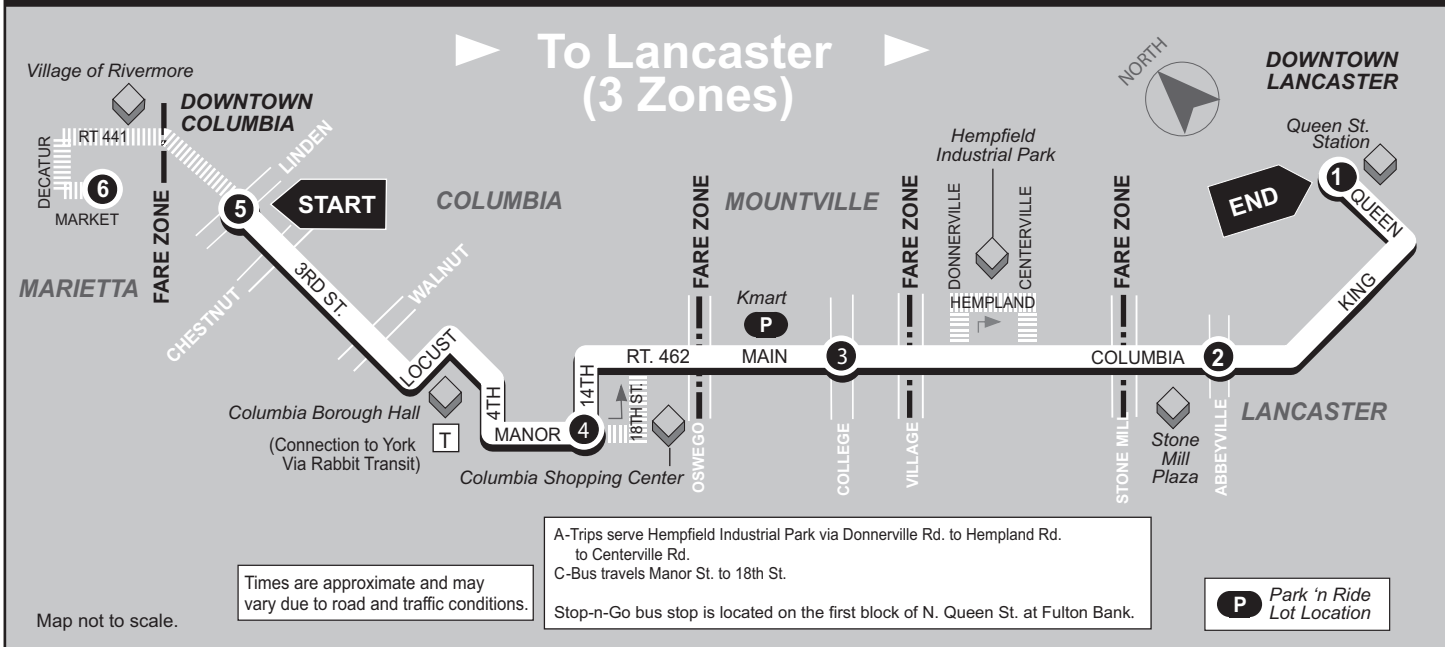

6	5	4	3	2	1
Does Bus start at Marietta Sq. on Market St.?	BUS DEPARTS Columbia 3rd St. and Linden St.	BUS DEPARTS Columbia 14th St. and Manor St.	BUS DEPARTS Mountville Main St. and College Ave.	BUS DEPARTS Columbia Pk. and Abbeyville Rd.	BUS ENDS Queen St. Station Transit Center 225 N. Queen St.

WEEKDAYS						
A.M.	No	5:35	5:40	5:50	6:05	6:30
	No	6:05	6:10	6:20	6:35	7:00
	Yes 6:40	6:50	6:55	7:05	7:20	7:45
	No	7:25	7:30	7:40	7:55	8:20
	Yes 7:55	8:05	8:10	8:20	8:35	8:55
	No	8:35	8:40	8:50	9:05	9:30
	Yes 9:20	9:30	9:35	9:45	10:00	10:20
	No	9:50	9:55	10:05	10:20	10:45
	No	10:20	10:25	10:35	10:50	11:15
	No	C11:10	11:15	11:25	11:40	12:00
	No	C11:35	11:40	11:50	12:05	12:30
P.M.	No	C12:05	12:10	12:20	12:35	1:00
	No	12:50	12:55	1:05	1:20	1:45
	No	1:20	1:25	1:35	1:50	2:15
	Yes 2:05	2:15	2:20	2:30	2:45	3:05
	No	2:35	2:40	A2:50	3:05	3:30
	Yes 3:20	3:30	3:35	3:45	4:00	4:25
	No	4:00	4:05	A4:15	4:30	4:55
	No	4:20	4:25	4:35	4:50	5:20
	No	4:50	4:55	5:05	5:20	5:45
	No	5:20	5:25	5:35	5:50	6:15
	No	5:50	5:55	6:05	6:20	6:40
	Yes 6:20	6:30	6:35	6:45	6:55	7:15
	No	7:00	7:05	7:15	7:25	7:40
	No	8:00	8:05	8:15	8:25	8:40
	No	9:25	9:30	9:40	9:50	10:05

HOW TO RIDE RRTA

RRTA FARE INFORMATION (Correct change only, please)

Base Fare: $1.70 plus zone charges (refer to map for zone boundary locations)–

Fares w/Zones: One Zone – $1.85   Three Zones – $2.50
Two Zones – $2.15   Four Zones – $2.90

Transfers: 5¢ plus zone charges

Children: Age 5 and under are free when accompanied by a full fare paying passenger.

Students: Grade K-12: $1.35 plus zone charges. High School students must show proof of student status to obtain the discount rate for trips other than to or from school on school days.

Senior Citizens: Age 65 or older, ride free every day.

Persons with Disabilities: Ride for half-fare except between 7:00 am to 8:00 am and 4:30 pm to 5:30 pm. Persons with disabilities ride half-fare all day on Martin Luther King Jr. Day, Presidents' Day, Good Friday, Columbus Day and Veteran's Day holidays. A Half-Fare card is required for this program. Persons under age 65 with a Medicare card qualify for this program.