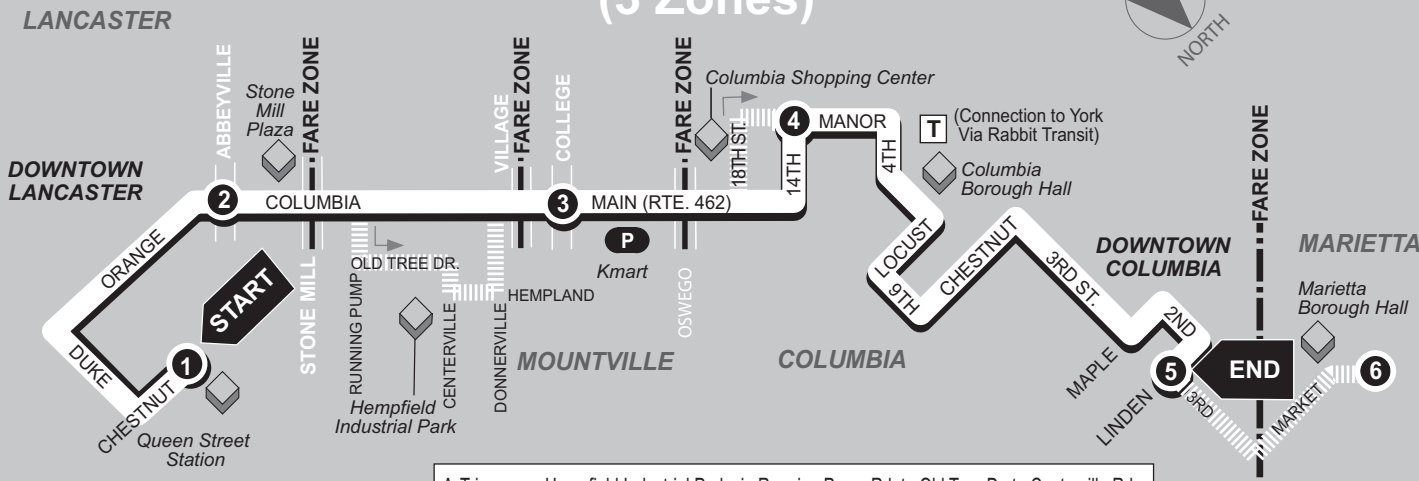

▶ To Columbia ▶  
(3 Zones)

Times are approximate and may vary due to road and traffic conditions.

A-Trips serve Hempfield Industrial Park via Running Pump Rd. to Old Tree Dr. to Centerville Rd. to Hempland Rd. to Donnersville Rd.

C-Bus travels 18th St. to Manor St.

Stop-n-Go bus stop is located on the first block of N. Queen St. at the Fulton Bank.

**P** Park 'n Ride Lot Location

Map not to scale.

**1**  
**BUS STARTS**  
Queen St. Station  
Transit Center  
225 N. Queen St.

**2**  
**BUS DEPARTS**  
Columbia Pk.  
and  
Abbeyville Rd.

**3**  
**BUS DEPARTS**  
Mountville  
Main St. and  
College Ave.

**4**  
**BUS DEPARTS**  
Columbia  
14th St. and  
Manor St.

**5**  
**BUS ENDS**  
Columbia  
3rd St. and  
Linden St.

RED ROSE TRANSIT AUTHORITY  
45 Erick Road, Lancaster, PA 17601  
www.redrosetransit.com

<b>6</b>	<b>5</b>	<b>4</b>	<b>3</b>	<b>2</b>	<b>1</b>
<b>Does Bus start at Marietta Sq. on Market St.?</b>	<b>BUS DEPARTS Columbia 3rd St. and Linden St.</b>	<b>BUS DEPARTS Columbia 14th St. and Manor St.</b>	<b>BUS DEPARTS Mountville Main St. and College Ave.</b>	<b>BUS DEPARTS Columbia Pk. and Abbeyville Rd.</b>	<b>BUS ENDS Queen St. Station Transit Center 225 N. Queen St.</b>