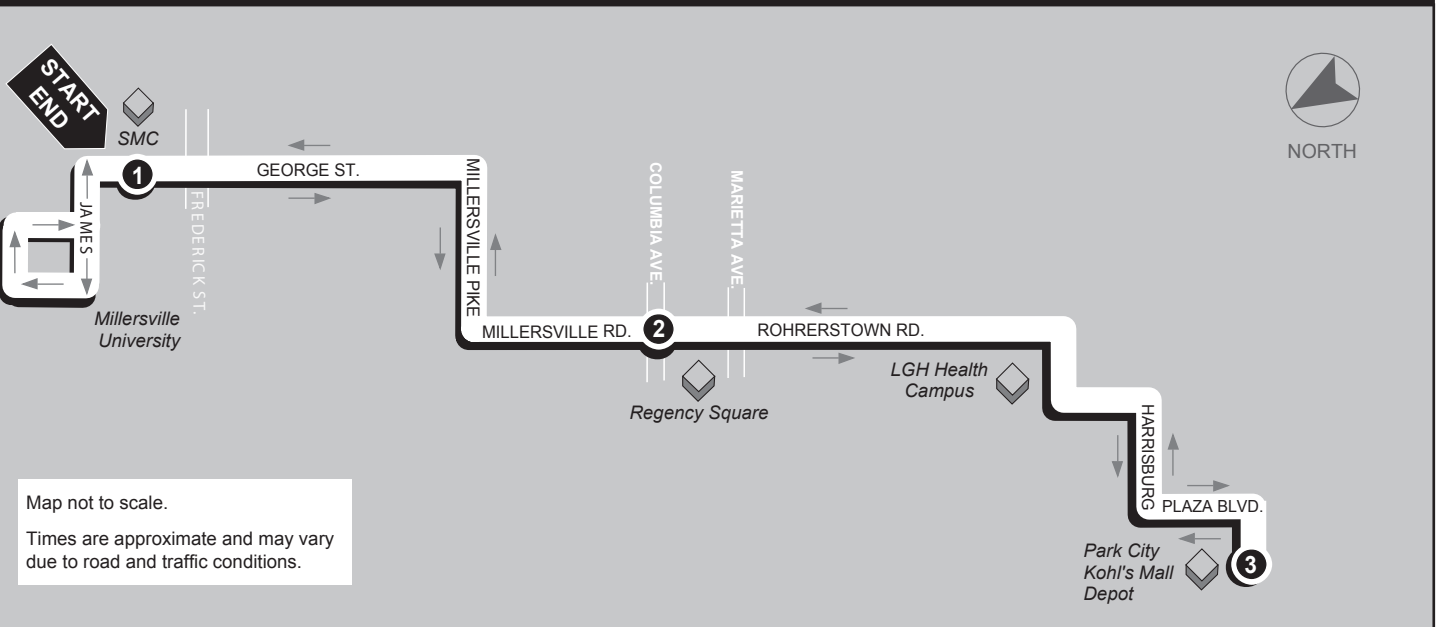

The on-campus shuttle service is provided every 20 minutes. XF—Trip does not operate Fridays.

DOWNTOWN LANCASTER

Map not to scale.
Times are approximate and may vary due to traffic conditions.

- 1**
STARTS
- 2**
DEPARTS
- 3**
DEPARTS
- 4**
DEPARTS
- 5**
ARRIVES/
DEPARTS
- 4**
DEPARTS
- 3**
DEPARTS
- 2**
DEPARTS
- 1**
ARRIVES

Queen St. Station Transit Center 225 N. Queen St. Columbia Ave. and Ruby St. Manor Center Weis Mkt. Millersville Pike and Millersville Road Millersville Hillview Dr. & Lee Ave. Millersville Pike and Millersville Road Manor Center Weis Mkt. Columbia Ave. and Ruby St. Queen St. Station Transit Center Parking Garage

B – Trips serve Lancaster Green Apartments via dotted line on map
 C - Trips do not operate on Saturdays before August 28, 2017 or after May 11, 2018
 XS – These trips do not operate on Saturdays.
 Stop 'n Go bus stop is located on the first block of N. Queen St. at the Fulton Bank
 MU Student I.D.'s not valid when school is not in session and not valid after May 11, 2018

Map not to scale.
Times are approximate and may vary due to road and traffic conditions.

- 1**
STARTS
SMC
- 2**
DEPARTS
Rohrerstown Rd. & Columbia Ave.
- 3**
DEPARTS
Park City Kohl's Mall Depot
- 2**
DEPARTS
Rohrerstown Rd. & Columbia Ave.
- 1**
ARRIVES
SMC