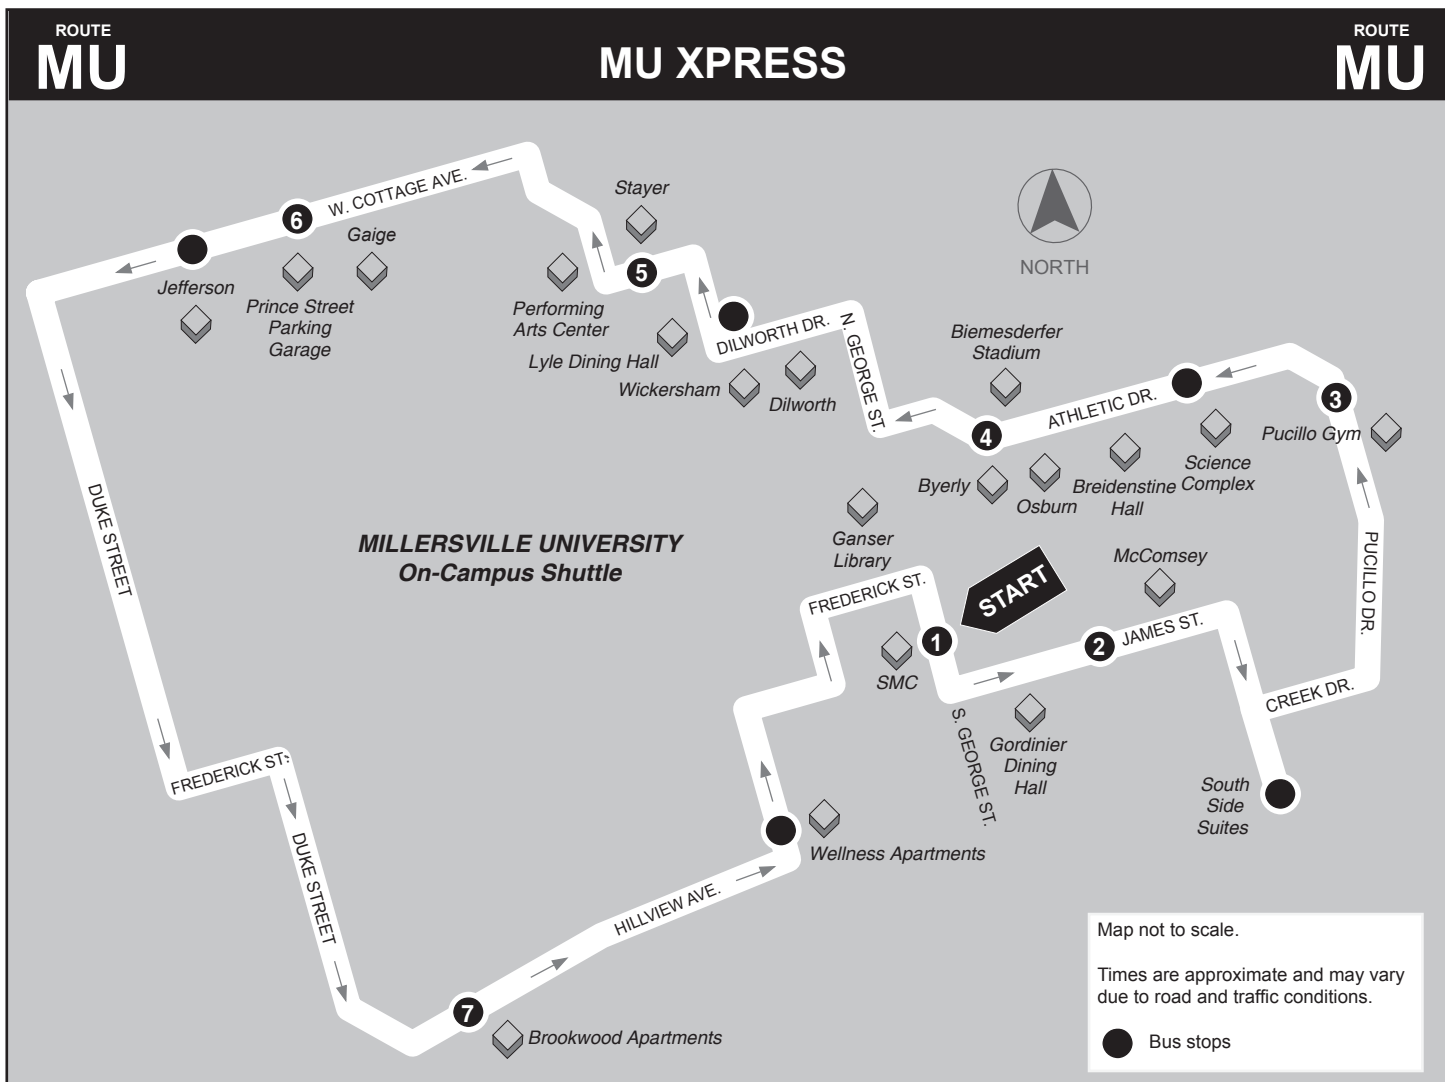

- **1**
  SMC
- **2**
  McComsey
- **3**
  Pucillo Gym
- **4**
  Biemesderfer Stadium
- **5**
  Performing Arts Center
- **6**
  Jefferson
- **7**
  Brookwood Apts.
- **1**
  SMC

MONDAY – FRIDAY

A.M.	7:30 XF	7:31	7:33	7:35	7:38	7:40	7:43	7:50
	7:50 XF	7:51	7:53	7:55	7:58	8:00	8:03	8:10
	8:10 XF	8:11	8:13	8:15	8:18	8:20	8:23	8:30
	8:30 XF	8:31	8:33	8:35	8:38	8:40	8:43	8:50
	8:50	8:51	8:53	8:55	8:58	9:00	9:03	9:10
	9:10	9:11	9:13	9:15	9:18	9:20	9:23	9:30
	9:30	9:31	9:33	9:35	9:38	9:40	9:43	9:50
	9:50	9:51	9:53	9:55	9:58	10:00	10:03	10:10
	10:10	10:11	10:13	10:15	10:18	10:20	10:23	10:30
	10:30	10:31	10:33	10:35	10:38	10:40	10:43	10:50
	10:50	10:51	10:53	10:55	10:58	11:00	11:03	11:10
	11:10	11:11	11:13	11:15	11:18	11:20	11:23	11:30
	11:30	11:31	11:33	11:35	11:38	11:40	11:43	11:50
	11:50	11:51	11:53	11:55	11:58	12:00	12:03	12:10
	12:10	12:11	12:13	12:15	12:18	12:20	12:23	12:30
	12:30	12:31	12:33	12:35	12:38	12:40	12:43	12:50
P.M.	12:50	12:51	12:53	12:55	12:58	1:00	1:03	1:10
	1:10	1:11	1:13	1:15	1:18	1:20	1:23	1:30
	1:30	1:31	1:33	1:35	1:38	1:40	1:43	1:50
	1:50	1:51	1:53	1:55	1:58	2:00	2:03	2:10
	2:10	2:11	2:13	2:15	2:18	2:20	2:23	2:30
	2:30	2:31	2:33	2:35	2:38	2:40	2:43	2:50
	2:50 XF	2:51	2:53	2:55	2:58	3:00	3:03	3:10
	3:10 XF	3:11	3:13	3:15	3:18	3:20	3:23	3:30
	3:30 XF	3:31	3:33	3:35	3:38	3:40	3:43	3:50
	3:50 XF	3:51	3:53	3:55	3:58	4:00	4:03	4:10
	4:10 XF	4:11	4:13	4:15	4:18	4:20	4:23	4:30
	4:30 XF	4:31	4:33	4:35	4:38	4:40	4:43	4:50
	4:50 XF	4:51	4:53	4:55	4:58	5:00	5:03	5:10
	5:10 XF	5:11	5:13	5:15	5:18	5:20	5:23	5:30
	5:30 XF	5:31	5:33	5:35	5:38	5:40	5:43	5:50
	5:50 XF	5:51	5:53	5:55	5:58	6:00	6:03	6:10
	6:10 XF	6:11	6:13	6:15	6:18	6:20	6:23	6:30
	6:30 XF	6:31	6:33	6:35	6:38	6:40	6:43	6:50
	6:50 XF	6:51	6:53	6:55	6:58	7:00	7:03	7:10
	7:10 XF	7:11	7:13	7:15	7:18	7:20	7:23	7:30
	7:30 XF	7:31	7:33	7:35	7:38	7:40	7:43	7:50
	7:50 XF	7:51	7:53	7:55	7:58	8:00	8:03	8:10
	8:10 XF	8:11	8:13	8:15	8:18	8:20	8:23	8:30
	8:30 XF	8:31	8:33	8:35	8:38	8:40	8:43	8:50
	8:50 XF	8:51	8:53	8:55	8:58	9:00	9:03	9:10
	9:10 XF	9:11	9:13	9:15	9:18	9:20	9:23	9:30
	9:30 XF	9:31	9:33	9:35	9:38	9:40	9:43	9:50

The on-campus shuttle service is provided every 20 minutes. XF—Trip does not operate Fridays.