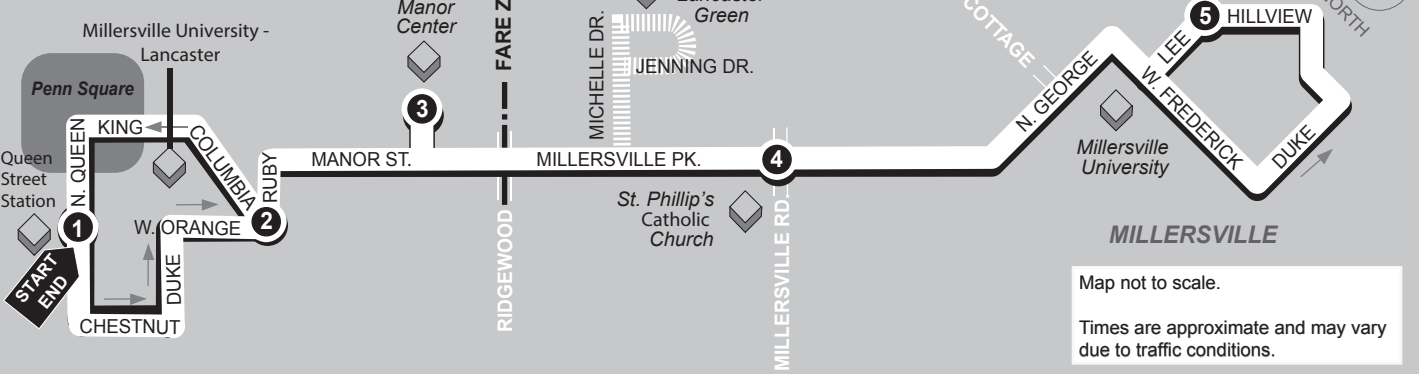

Holiday: Service is generally not provided on the following holidays: New Year's Day, Easter Sunday, Memorial Day, July 4th, Labor Day, Thanksgiving Day and Christmas Day. RRTA will not operate the MU Xpress and the MU Park City Xpress when Millersville University is not in session. The dates are as follows: Labor Day - September 4; Fall Break - October 7 through 10; Thanksgiving Break - November 22 through November 26; Service ends for Winter Break, December 18 through January 21; Spring Break - March 12 through March 18; May 11 will be the last day of service until the 2018 Fall Semester.

The on-campus shuttle service is provided every 20 minutes. XF—Trip does not operate Fridays.

DOWNTOWN LANCASTER

Map not to scale.
Times are approximate and may vary due to traffic conditions.

- 1**
STARTS
- 2**
DEPARTS
- 3**
DEPARTS
- 4**
DEPARTS
- 5**
ARRIVES/
DEPARTS
- 4**
DEPARTS
- 3**
DEPARTS
- 2**
DEPARTS
- 1**
ARRIVES

Queen St. Station Transit Center 225 N. Queen St. Columbia Ave. and Ruby St. Manor Center Weis Mkt. Millersville Pike and Millersville Road Millersville Hillview Dr. & Lee Ave. Millersville Pike and Millersville Road Manor Center Weis Mkt. Columbia Ave. and Ruby St. Queen St. Station Transit Center Parking Garage

Map not to scale.
Times are approximate and may vary due to road and traffic conditions.

- 1**
STARTS
SMC
- 2**
DEPARTS
Rohrerstown Rd. & Columbia Ave.
- 3**
DEPARTS
Park City Kohl's Mall Depot
- 2**
DEPARTS
Rohrerstown Rd. & Columbia Ave.
- 1**
ARRIVES
SMC