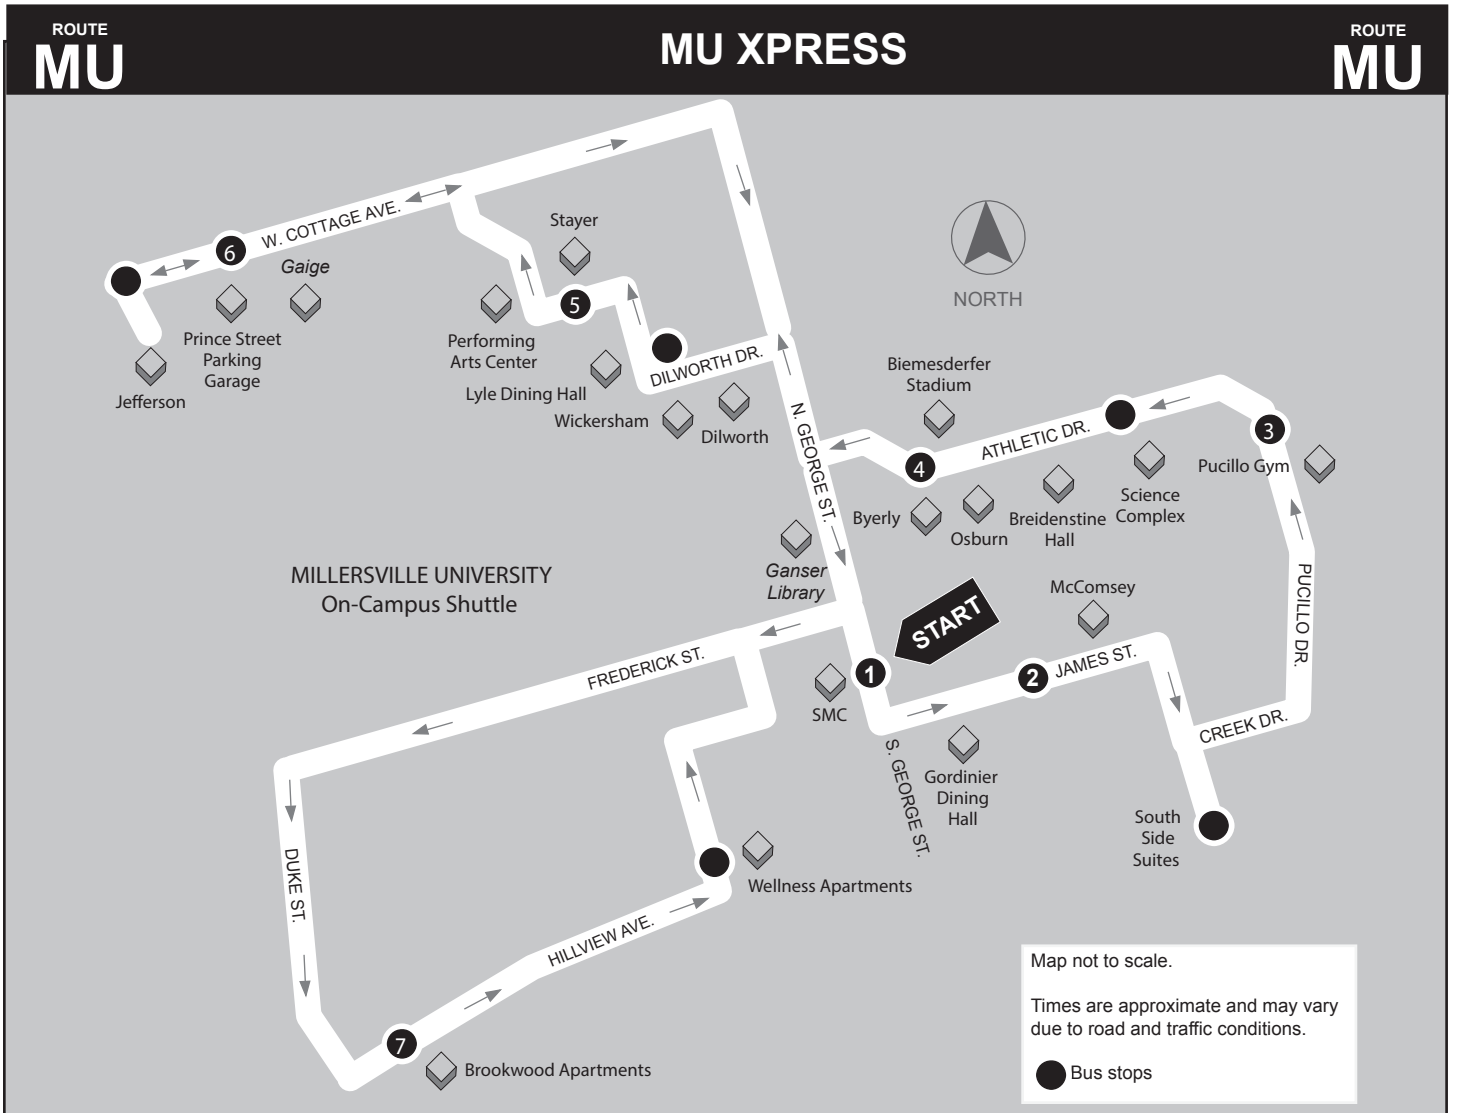

Temporary Detour Begins Monday, March 27 through Friday, May 5, 2017

- 1**
SMC
- 2**
McComsey
- 3**
Pucillo Gym
- 4**
Biemesderfer Stadium
- 5**
Performing Arts Center
- 6**
Jefferson
- 7**
Brookwood Apts.
- 1**
SMC

MONDAY – FRIDAY								
A.M.	7:30 XF	7:31	7:33	7:35	7:38	7:40	7:50	8:00
	8:00 XF	8:01	8:03	8:05	8:08	8:10	8:20	8:30
	8:30 XF	8:31	8:33	8:35	8:38	8:40	8:50	9:00
	9:00	9:01	9:03	9:05	9:08	9:10	9:20	9:30
	9:30	9:31	9:33	9:35	9:38	9:40	9:50	10:00
	10:00	10:01	10:03	10:05	10:08	10:10	10:20	10:30
	10:30	10:31	10:33	10:35	10:38	10:40	10:50	11:00
	11:00	11:01	11:03	11:05	11:08	11:10	11:20	11:30
	11:30	11:31	11:33	11:35	11:38	11:40	11:50	12:00
P.M.	12:00	12:01	12:03	12:05	12:08	12:10	12:20	12:30
	12:30	12:31	12:33	12:35	12:38	12:40	12:50	1:00
	1:00	1:01	1:03	1:05	1:08	1:10	1:20	1:30
	1:30	1:31	1:33	1:35	1:38	1:40	1:50	2:00
	2:00	2:01	2:03	2:05	2:08	2:10	2:20	2:30
	2:30	2:31	2:33	2:35	2:38	2:40	2:50	3:00
	3:00 XF	3:01	3:03	3:05	3:08	3:10	3:20	3:30
	3:30 XF	3:31	3:33	3:35	3:38	3:40	3:50	4:00
	4:00 XF	4:01	4:03	4:05	4:08	4:10	4:20	4:30
	4:30 XF	4:31	4:33	4:35	4:38	4:40	4:50	5:00
	5:00 XF	5:01	5:03	5:05	5:08	5:10	5:20	5:30
	5:30 XF	5:31	5:33	5:35	5:38	5:40	5:50	6:00
	6:00 XF	6:01	6:03	6:05	6:08	6:10	6:20	6:30
	6:30 XF	6:31	6:33	6:35	6:38	6:40	6:50	7:00
	7:00 XF	7:01	7:03	7:05	7:08	7:10	7:20	7:30
	7:30 XF	7:31	7:33	7:35	7:38	7:40	7:50	8:00
	8:00 XF	8:01	8:03	8:05	8:08	8:10	8:20	8:30
	8:30 XF	8:31	8:33	8:35	8:38	8:40	8:50	9:00
	9:00 XF	9:01	9:03	9:05	9:08	9:10	9:20	9:30
	9:30 XF	9:31	9:33	9:35	9:38	9:40	9:50	10:00

Detour & Schedule in effect due to closure of W. Frederick & N. Duke Street intersection for repair & improvement.
Detour route: Regular route to Jefferson. Turn around at Jefferson parking lot returning east on Cottage to George to Frederick to S. Duke Street to regular route.

XF—Trip does not operate Fridays.