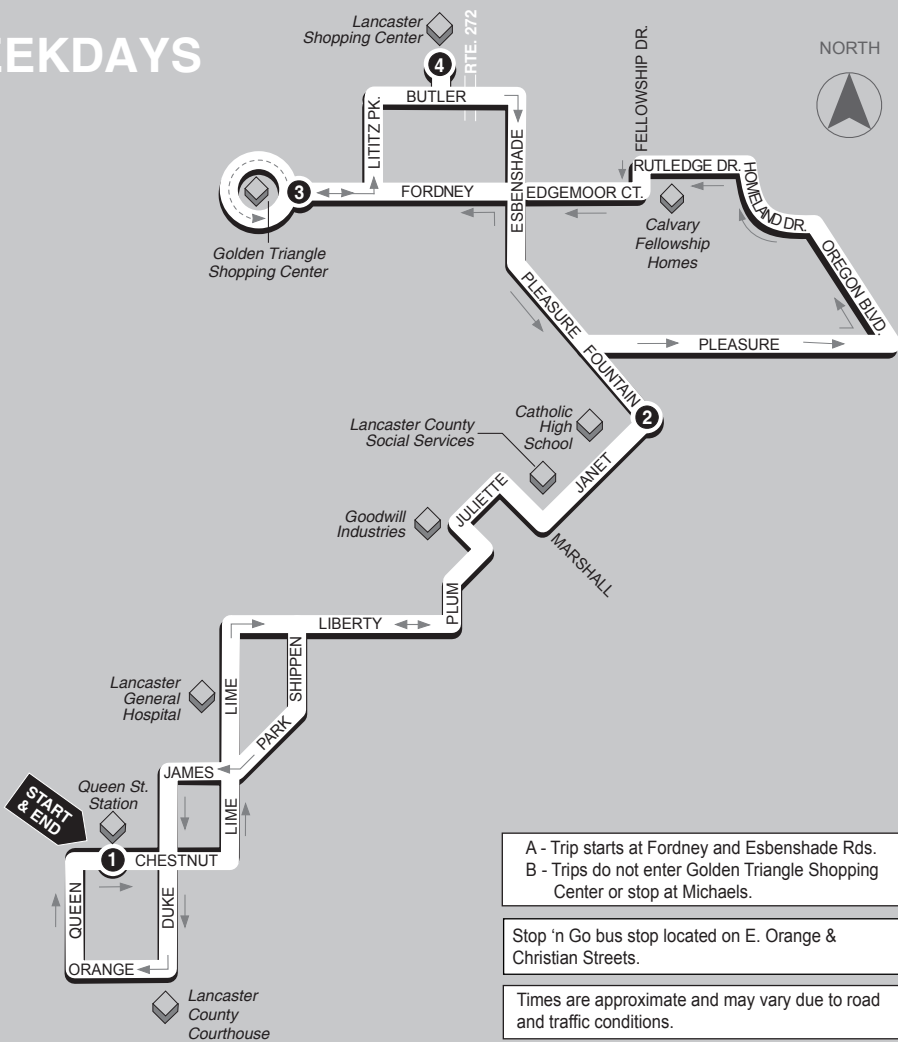

WEEKDAYS

A - Trip starts at Fordney and Esbenshade Rds.  
 B - Trips do not enter Golden Triangle Shopping Center or stop at Michaels.

Stop 'n Go bus stop located on E. Orange & Christian Streets.

Times are approximate and may vary due to road and traffic conditions.

Map not to scale.

<b>1</b>	<b>2</b>	<b>3</b>	<b>4</b>	<b>2</b>	<b>1</b>
<b>BUS STARTS</b>	<b>BUS DEPARTS</b>	<b>BUS DEPARTS</b>	<b>BUS DEPARTS</b>	<b>BUS DEPARTS</b>	<b>BUS ENDS</b>
Queen St. Station Transit Center 225 N. Queen St.	Janet Ave. & Fountain Ave.	Golden Triangle Shopping Ctr.	Lancaster Shopping Ctr. Michaels	Janet Ave. & Fountain Ave.	Queen St. Station Transit Center 225 N. Queen St.

Effective: 1/9/17

GRANDVIEW  
 HEIGHTS/  
 ROSSMERE

Serving:

- Downtown Lancaster
- Lancaster General Hospital
- Golden Triangle Shopping Center
- Lancaster Shopping Center
- Lancaster Co. Social Services

RED ROSE TRANSIT AUTHORITY  
 45 Erick Road, Lancaster, PA 17601  
[www.redrosetransit.com](http://www.redrosetransit.com)