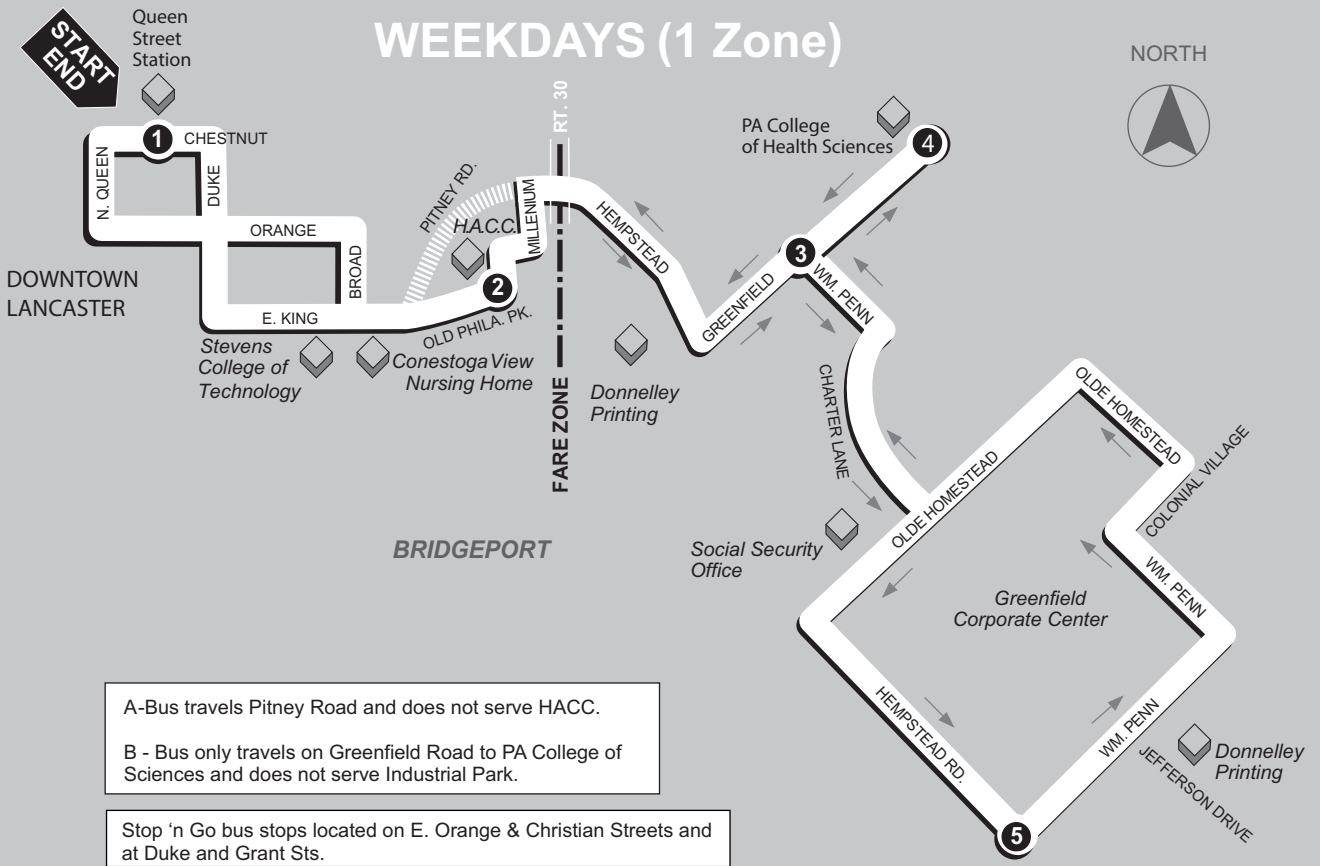

**WEEKDAYS (1 Zone)**

A-Bus travels Pitney Road and does not serve HACC.  
 B - Bus only travels on Greenfield Road to PA College of Sciences and does not serve Industrial Park.

Stop 'n Go bus stops located on E. Orange & Christian Streets and at Duke and Grant Sts.

Map not to scale.

Times are approximate and may vary due to road and traffic conditions.

<b>1</b>	<b>2</b>	<b>3</b>	<b>4</b>	<b>5</b>	<b>3</b>	<b>2</b>	<b>1</b>
<b>BUS STARTS</b>	<b>BUS DEPARTS</b>	<b>BUS DEPARTS</b>	<b>BUS DEPARTS</b>	<b>BUS DEPARTS</b>	<b>BUS DEPARTS</b>	<b>BUS DEPARTS</b>	<b>BUS ENDS</b>
Queen Street Station Transit Center 225 N. Queen St.	HACC Old Phila. Pike	Greenfield Rd. and Wm. Penn Way	PA College of Health Sciences	Wm. Penn Way and Hempstead Rd.	Greenfield Rd. and Wm. Penn Way	HACC Old Phila. Pike	Queen Street Station Transit Center 225 N. Queen St.

**WEEKDAYS**

A.M.	5:20	A	5:30	A	5:35	5:40	A	6:00
	6:30	6:40	6:45	6:47	6:50	6:55	A	7:15
	7:15	7:25	7:30	7:32	7:35	7:40	A	8:00
	8:00	8:10	8:15	8:17	8:20	8:25	8:30	8:50
	8:50	9:00	9:05	9:07	9:10	9:15	9:20	9:40
	9:40	9:50	9:55	9:57	10:00	10:05	10:10	10:30
	10:30	10:40	10:45	10:47	10:55	11:00	11:05	11:25
	11:25	11:35	11:40	11:42	11:50	11:55	12:00	12:20
P.M.	12:20	12:30	12:35	12:37	12:45	12:50	12:55	1:15
	1:15	1:25	1:30	1:32	1:40	1:45	1:50	2:15
	2:15	2:25	2:30	2:32	2:45	2:50	2:55	3:15
	3:15	3:25	3:30	3:32	3:40	3:45	3:50	4:15
	4:15	4:25	4:30	4:32	4:40	4:45	4:55	5:20
	5:20	5:30	5:35	5:37	5:45	5:50	5:55	6:10
	6:10	6:20	6:25	6:30		6:32	6:35	6:55
	6:55	7:05	7:10	7:15	B	7:17	7:20	7:40
	7:40	7:50	7:55	8:00	B	8:02	8:05	8:20
	8:20	8:30	8:35	8:40	B	8:42	8:45	9:00
	9:00	9:10	9:15	9:20	B	9:22	9:25	9:40

**GREENFIELD**

Serving:

Downtown Lancaster

HACC

Pitney Road

Greenfield Estates

Greenfield Corporate Center

RED ROSE TRANSIT AUTHORITY  
 45 Erick Road, Lancaster, PA 17601  
[www.redrosetransit.com](http://www.redrosetransit.com)