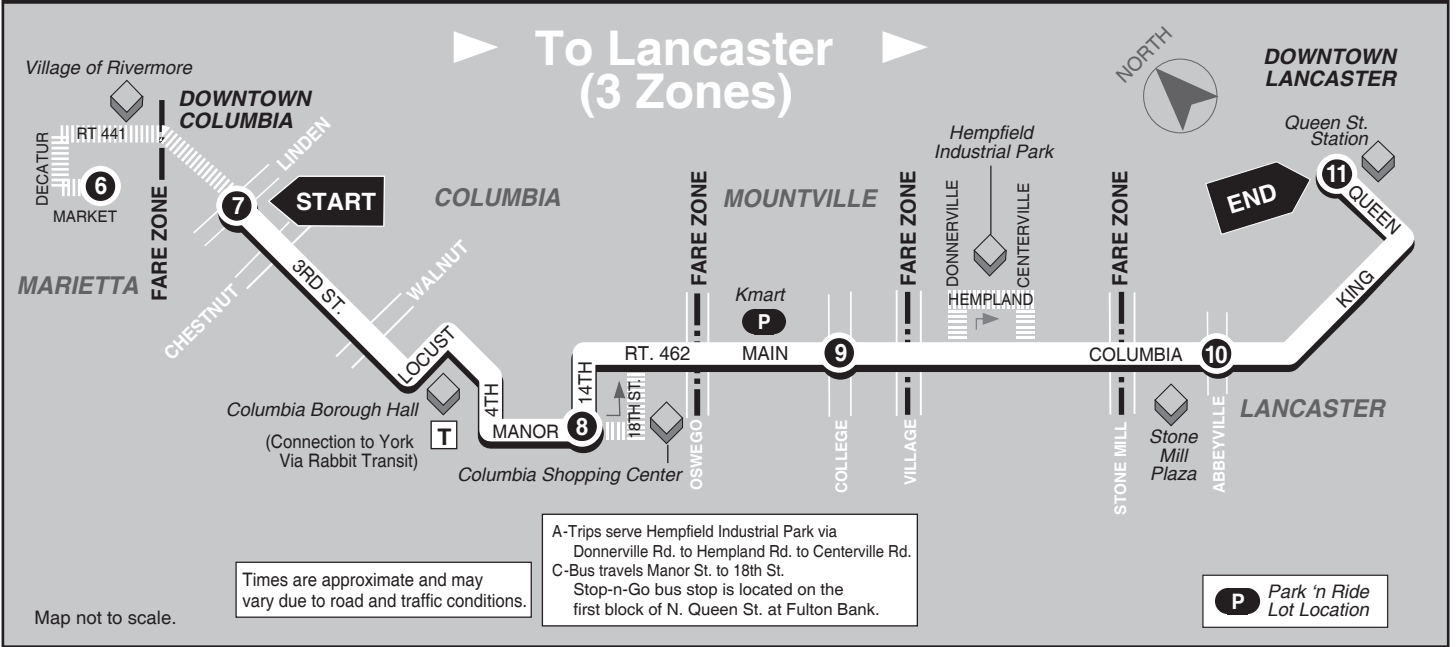

1
BUS STARTS
Queen St. Station
Transit Center
225 N. Queen St.

2
BUS DEPARTS
Columbia Pk.
and
Abbeyville Rd.

3
BUS DEPARTS
Mountville
Main St. and
College Ave.

4
BUS DEPARTS
Columbia
14th St. and
Manor St.

5
BUS ENDS
Columbia
3rd St. and
Linden St.

6
Does Bus
continue on to
Marietta Sq.
on Market St.?

WEEKDAYS

A.M.	A 4:50	4:55	A 5:15	5:25	5:35	No
	A 5:45	5:50	A 6:10	6:20	6:30	Yes 6:40
	A 6:30	6:35	A 6:55	7:05	7:15	Yes 7:25
	6:55	7:05	7:20	7:30	B 7:40	No
	7:45	7:55	8:10	8:20	8:35	No
	8:20	8:30	8:45	8:55	9:10	Yes 9:20
	9:25	9:35	C 9:50	10:00	10:15	No
	10:20	10:30	C 10:45	10:55	11:10	No
	11:05	11:15	C 11:30	11:40	11:55	Yes 12:05
P.M.	12:00	12:10	C 12:25	12:35	12:50	No
	12:25	12:35	C 12:50	1:00	1:15	No
	1:10	1:20	C 1:35	1:45	2:00	No
	1:45	1:55	2:10	2:20	2:35	No
	A 2:05	2:15	2:35	2:45	3:00	Yes 3:10
	2:55	3:05	3:20	3:30	3:45	No
	3:30	3:40	3:55	4:05	4:20	No
	4:15	4:25	4:40	4:50	5:05	No
	4:40	4:50	5:05	5:15	5:30	No
	5:20	5:30	5:45	5:55	6:10	Yes 6:20
	6:15	6:20	6:35	6:45	7:00	No
	7:15	7:20	7:35	7:45	8:00	No
	8:40	8:45	9:00	9:10	9:25	No

SUNDAY

A.M.	11:00	11:05	C 11:20	11:30	11:45	No
P.M.	1:30	1:35	C 1:50	2:00	2:15	No
	3:05	3:10	C 3:25	3:35	3:50	No
	4:15	4:20	C 4:35	4:45	5:00	No
	5:15	5:20	C 5:35	5:45	5:55	No

RED ROSE TRANSIT AUTHORITY
45 Erick Road, Lancaster, PA 17601
www.redrosetransit.com

Serving:
Downtown Lancaster
Wheatland Shopping Center
Hemphfield Industrial Park
Mountville
K-Mart Park 'n Ride
Columbia Shopping Center
Columbia
Marietta Borough

COLUMBIA

6	7	8	9	10	11
Does Bus start at Marietta Sq. on Market St.?	BUS DEPARTS	BUS DEPARTS	BUS DEPARTS	BUS DEPARTS	BUS ENDS
	Columbia 3rd St. and Linden St.	Columbia 14th St. and Manor St.	Mountville Main St. and College Ave.	Columbia Pk. and Abbeville Rd.	Queen St. Station Transit Center 225 N. Queen St.