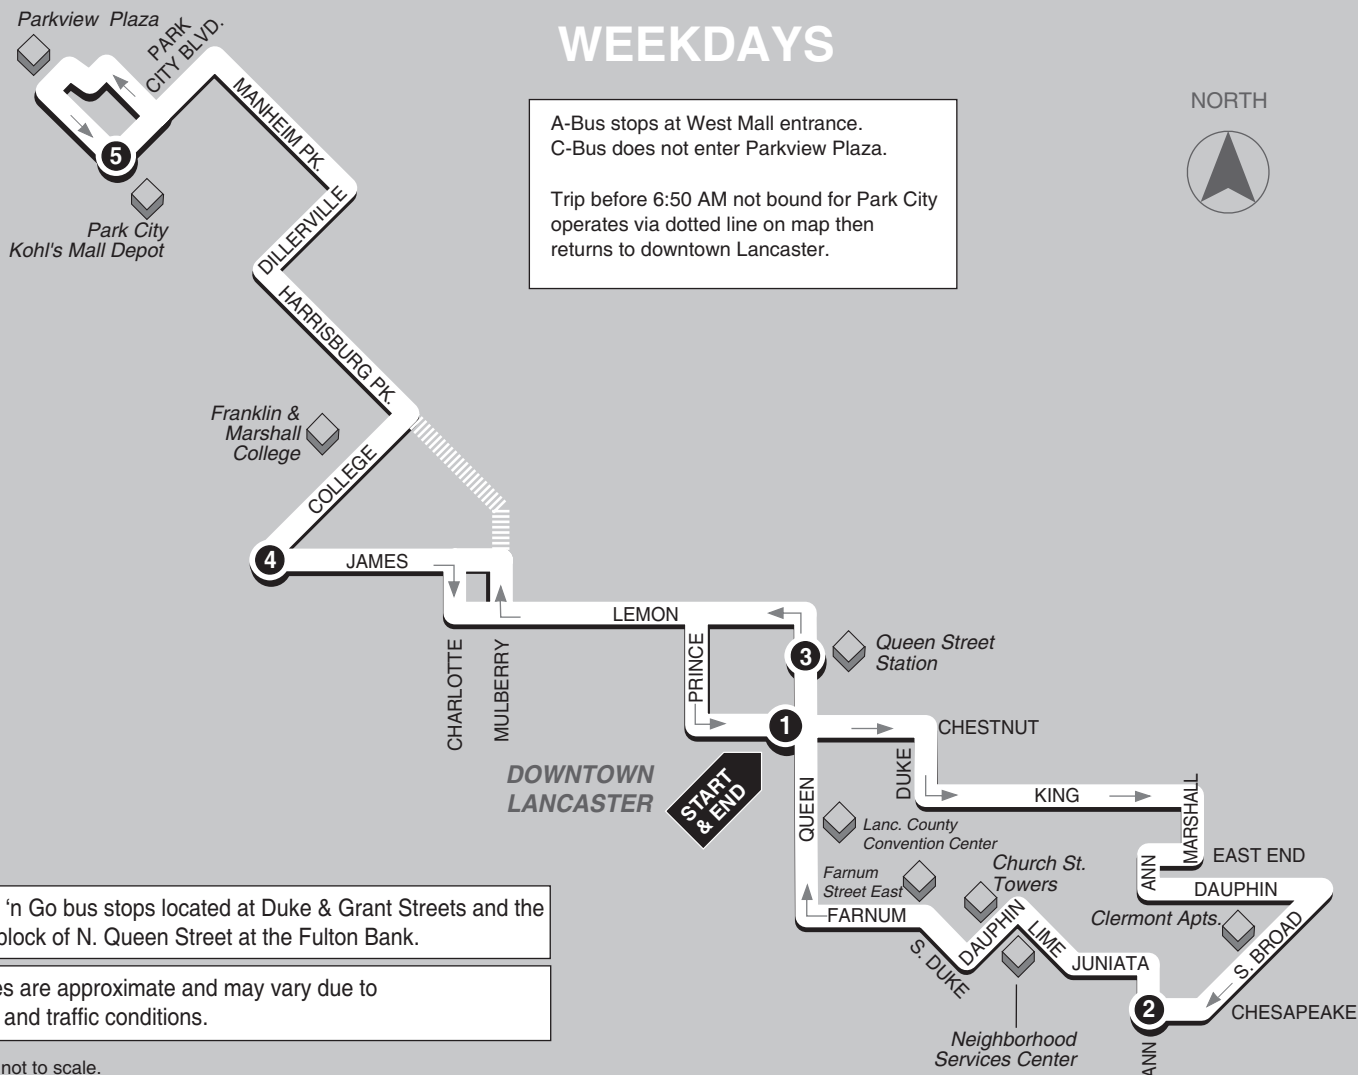

WEEKDAYS

NORTH

A-Bus stops at West Mall entrance.
C-Bus does not enter Parkview Plaza.

Trip before 6:50 AM not bound for Park City operates via dotted line on map then returns to downtown Lancaster.

Stop 'n Go bus stops located at Duke & Grant Streets and the first block of N. Queen Street at the Fulton Bank.

Times are approximate and may vary due to road and traffic conditions.

Map not to scale.

TO SOUTHEAST

TO PARK CITY

1 BUS STARTS W. Chestnut St. and N. Queen St.	2 BUS DEPARTS S. Ann St. and Chesapeake St.	3 BUS DEPARTS Queen St. Station Transit Center 225 N. Queen St.	4 BUS DEPARTS College Ave. and James St.	5 BUS ARRIVES/DEPARTS Park City Kohl's Mall Depot	4 BUS DEPARTS College Ave. and James St.	1 BUS ENDS W. Chestnut St. and N. Queen St.
---	---	--	--	---	--	---

SATURDAY & SUNDAY

NORTH

A-Bus stops at West Mall entrance.
C-Bus does not enter Parkview Plaza.

Stop 'n Go bus stops located at Duke & Grant Streets and the first block of N. Queen St. at the Fulton Bank.

Times are approximate and may vary due to road and traffic conditions.

Map not to scale.

TO SOUTHEAST

TO PARK CITY

1	2	3	4	5	4	1
BUS STARTS	BUS DEPARTS	BUS DEPARTS	BUS DEPARTS	BUS ARRIVES/DEPARTS	BUS DEPARTS	BUS ENDS
W. Chestnut St. and N. Queen St.	S. Ann St. and Chesapeake St.	Queen St. Station and 225 N. Queen St.	College Ave. and James St.	Park City Kohl's Mall Depot	College Ave. and James St.	W. Chestnut St. and N. Queen St.