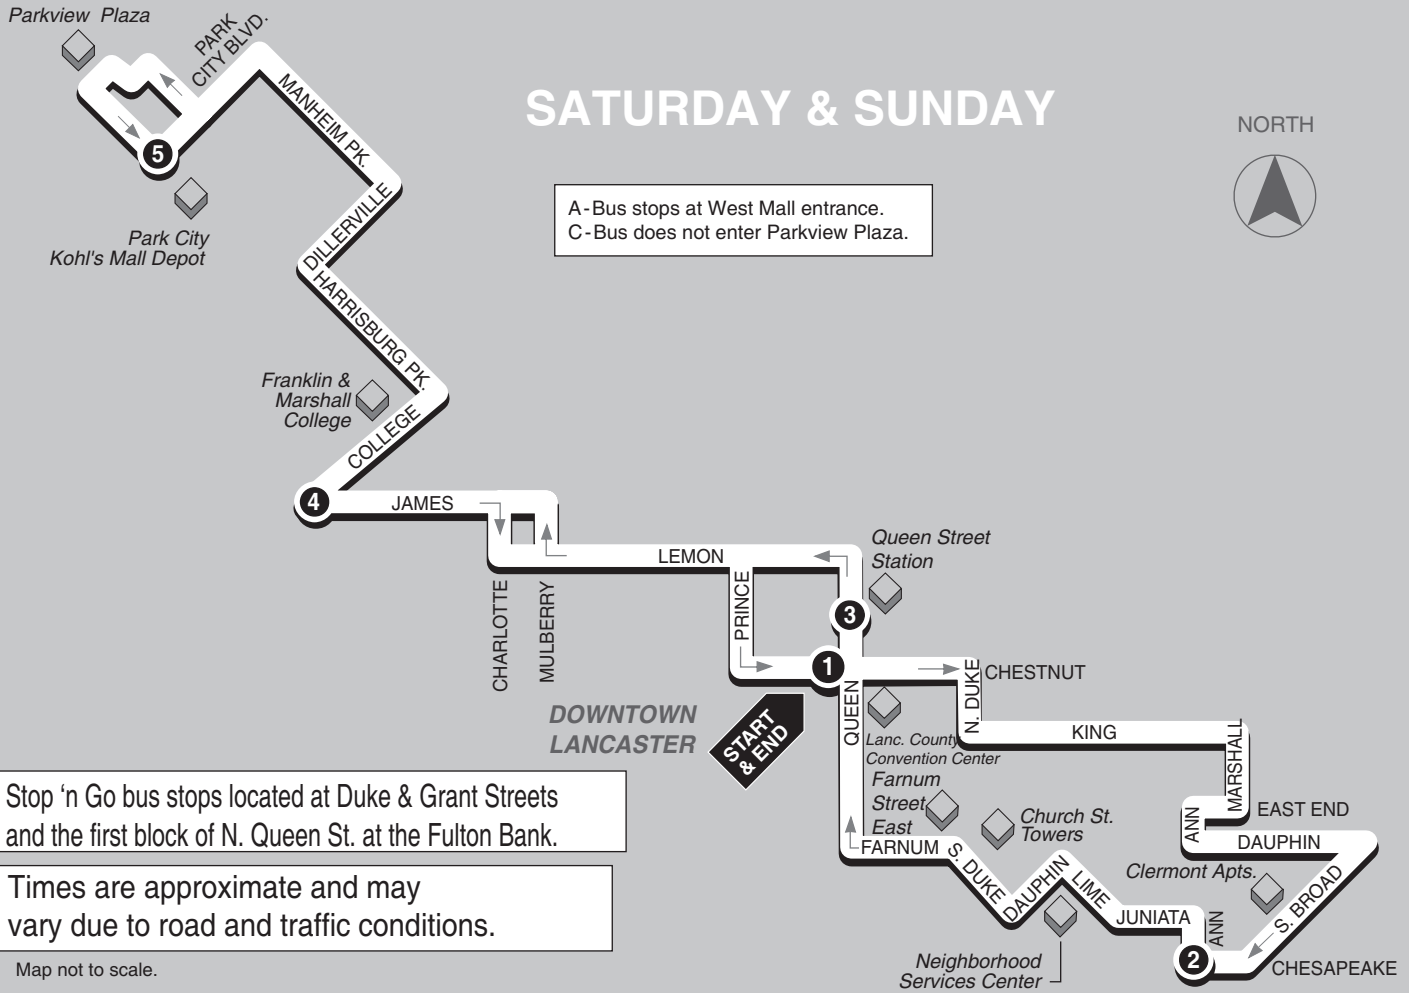

WEEKDAYS

NORTH

A-Bus stops at West Mall entrance.
C-Bus does not enter Parkview Plaza.

Trip before 6:50 AM not bound for Park City operates via dotted line on map then returns to downtown Lancaster.

Stop 'n Go bus stops located at Duke & Grant Streets and the first block of N. Queen Street at the Fulton Bank.

Times are approximate and may vary due to road and traffic conditions.

Map not to scale.

TO SOUTHEAST

TO PARK CITY

1 BUS STARTS W. Chestnut St. and N. Queen St.	2 BUS DEPARTS S. Ann St. and Chesapeake St.	3 BUS DEPARTS Queen St. Station Transit Center 225 N. Queen St.	4 BUS DEPARTS College Ave. and James St.	5 BUS ARRIVES/DEPARTS Park City Kohl's Mall Depot	4 BUS DEPARTS College Ave. and James St.	1 BUS ENDS W. Chestnut St. and N. Queen St.
---	---	--	--	---	--	---

SATURDAY & SUNDAY

NORTH

A-Bus stops at West Mall entrance.
C-Bus does not enter Parkview Plaza.

Stop 'n Go bus stops located at Duke & Grant Streets and the first block of N. Queen St. at the Fulton Bank.

Times are approximate and may vary due to road and traffic conditions.

Map not to scale.

TO SOUTHEAST

TO PARK CITY

1	2	3	4	5	4	1
BUS STARTS	BUS DEPARTS	BUS DEPARTS	BUS DEPARTS	BUS ARRIVES/DEPARTS	BUS DEPARTS	BUS ENDS
W. Chestnut St. and N. Queen St.	S. Ann St. and Chesapeake St.	Queen St. Station and 225 N. Queen St.	College Ave. and James St.	Park City Kohl's Mall Depot	College Ave. and James St.	W. Chestnut St. and N. Queen St.