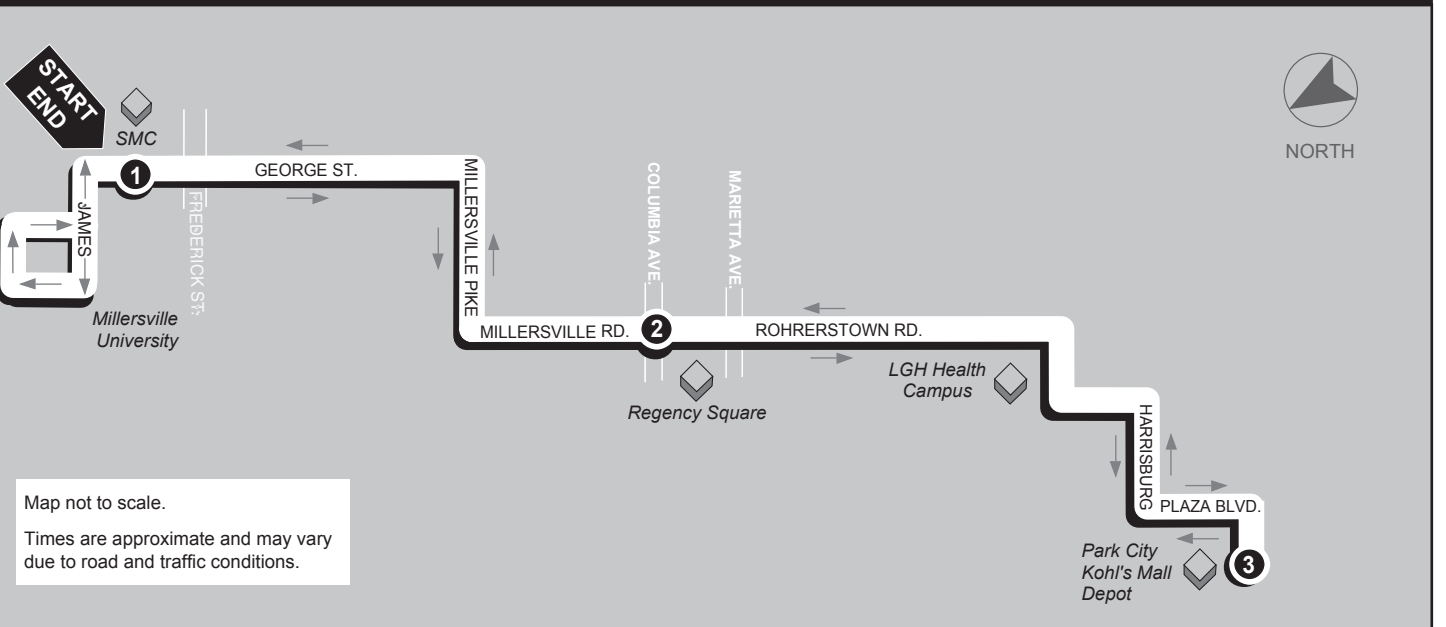

The on-campus shuttle service is provided every 20 minutes. XF—Trip does not operate Fridays.

DOWNTOWN LANCASTER

Map not to scale.
Times are approximate and may vary due to traffic conditions.

- 1**
STARTS
- 2**
DEPARTS
- 3**
DEPARTS
- 4**
DEPARTS
- 5**
ARRIVES/
DEPARTS
- 4**
DEPARTS
- 3**
DEPARTS
- 2**
DEPARTS
- 1**
ARRIVES

Queen St. Station Transit Center 225 N. Queen St. Columbia Ave. and Ruby St. Manor Center Weis Mkt. Millersville Pike and Millersville Road Millersville Hillview Dr. & Lee Ave. Millersville Pike and Millersville Road Manor Center Weis Mkt. Columbia Ave. and Ruby St. Queen St. Station Transit Center Parking Garage

B – Trips serve Lancaster Green Apartments via dotted line on map
 C - Trips do not operate on Saturdays before August 24, 2015 or after May 6, 2016
 XS – These trips do not operate on Saturdays.
 Stop 'n Go bus stop is located on the first block of N Queen St. at the Fulton Bank
 MU Student I.D.'s not valid when school is not in session and not valid after May 6, 2016

Map not to scale.
Times are approximate and may vary due to road and traffic conditions.

- 1**
STARTS
SMC
- 2**
DEPARTS
Rohrerstown Rd. & Columbia Ave.
- 3**
DEPARTS
Park City Kohl's Mall Depot
- 2**
DEPARTS
Rohrerstown Rd. & Columbia Ave.
- 1**
ARRIVES
SMC