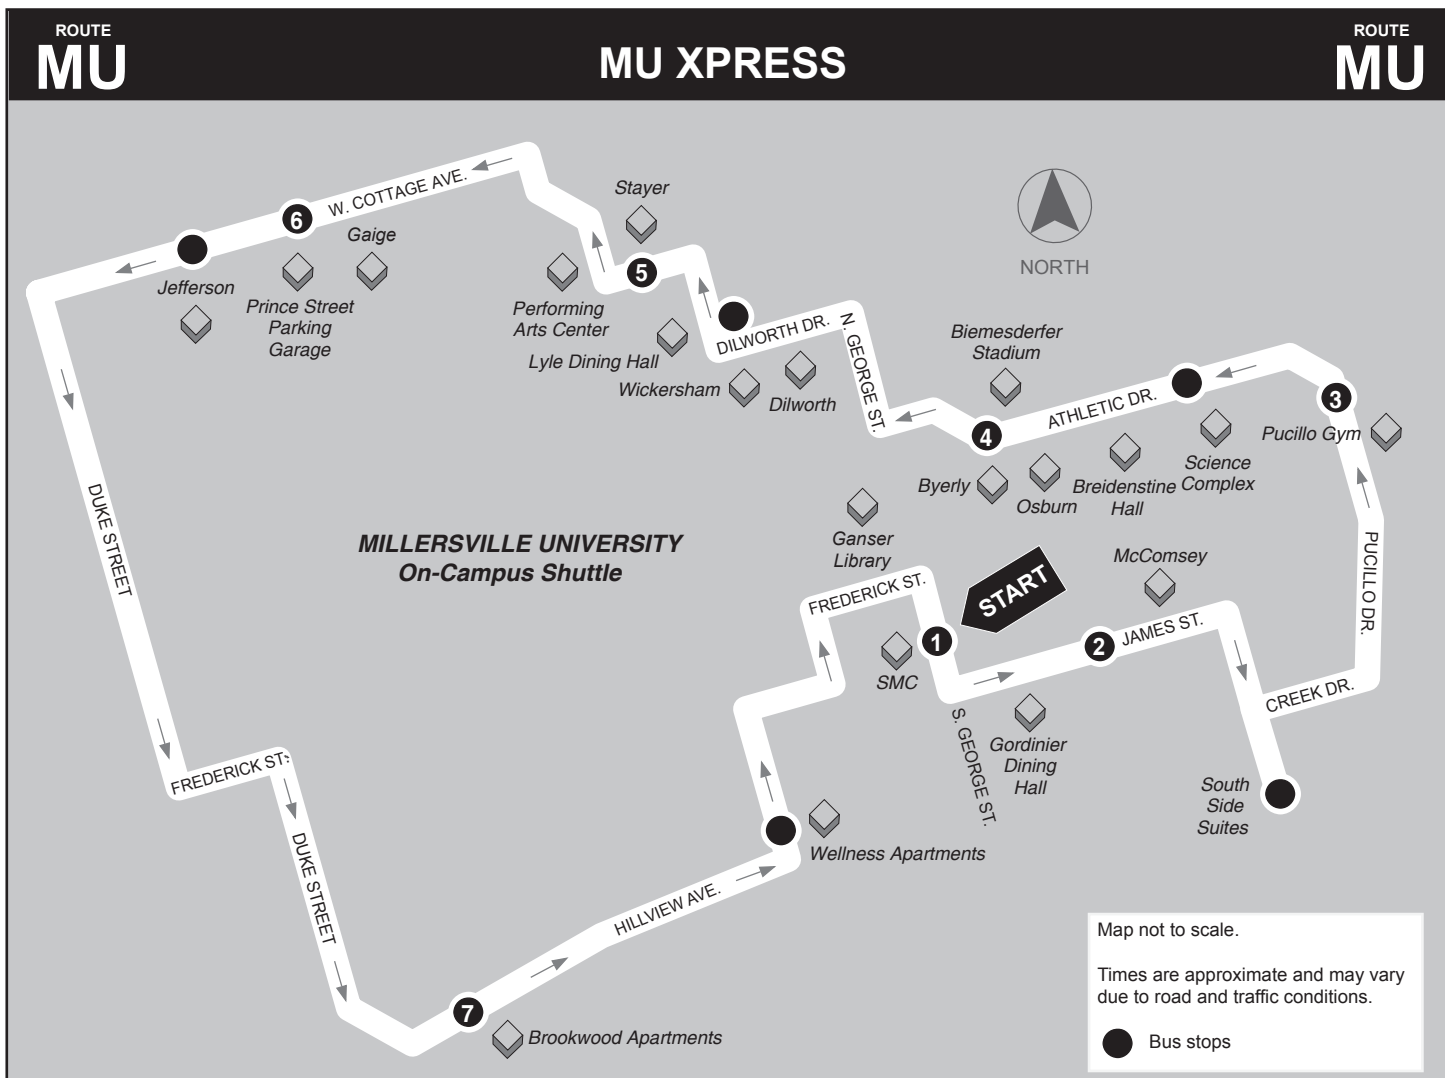

- **1**
  SMC
- **2**
  McComsey
- **3**
  Pucillo Gym
- **4**
  Biemesderfer Stadium
- **5**
  Performing Arts Center
- **6**
  Jefferson
- **7**
  Brookwood Apts.
- **1**
  SMC

MONDAY – FRIDAY

A.M.	7:30 XF	7:31	7:33	7:35	7:38	7:40	7:43	7:50
	7:50 XF	7:51	7:53	7:55	7:58	8:00	8:03	8:10
	8:10 XF	8:11	8:13	8:15	8:18	8:20	8:23	8:30
	8:30 XF	8:31	8:33	8:35	8:38	8:40	8:43	8:50
	8:50	8:51	8:53	8:55	8:58	9:00	9:03	9:10
	9:10	9:11	9:13	9:15	9:18	9:20	9:23	9:30
	9:30	9:31	9:33	9:35	9:38	9:40	9:43	9:50
	9:50	9:51	9:53	9:55	9:58	10:00	10:03	10:10
	10:10	10:11	10:13	10:15	10:18	10:20	10:23	10:30
	10:30	10:31	10:33	10:35	10:38	10:40	10:43	10:50
	10:50	10:51	10:53	10:55	10:58	11:00	11:03	11:10
	11:10	11:11	11:13	11:15	11:18	11:20	11:23	11:30
	11:30	11:31	11:33	11:35	11:38	11:40	11:43	11:50
	11:50	11:51	11:53	11:55	11:58	12:00	12:03	12:10
	12:10	12:11	12:13	12:15	12:18	12:20	12:23	12:30
	12:30	12:31	12:33	12:35	12:38	12:40	12:43	12:50
P.M.	12:50	12:51	12:53	12:55	12:58	1:00	1:03	1:10
	1:10	1:11	1:13	1:15	1:18	1:20	1:23	1:30
	1:30	1:31	1:33	1:35	1:38	1:40	1:43	1:50
	1:50	1:51	1:53	1:55	1:58	2:00	2:03	2:10
	2:10	2:11	2:13	2:15	2:18	2:20	2:23	2:30
	2:30	2:31	2:33	2:35	2:38	2:40	2:43	2:50
	2:50 XF	2:51	2:53	2:55	2:58	3:00	3:03	3:10
	3:10 XF	3:11	3:13	3:15	3:18	3:20	3:23	3:30
	3:30 XF	3:31	3:33	3:35	3:38	3:40	3:43	3:50
	3:50 XF	3:51	3:53	3:55	3:58	4:00	4:03	4:10
	4:10 XF	4:11	4:13	4:15	4:18	4:20	4:23	4:30
	4:30 XF	4:31	4:33	4:35	4:38	4:40	4:43	4:50
	4:50 XF	4:51	4:53	4:55	4:58	5:00	5:03	5:10
	5:10 XF	5:11	5:13	5:15	5:18	5:20	5:23	5:30
	5:30 XF	5:31	5:33	5:35	5:38	5:40	5:43	5:50
	5:50 XF	5:51	5:53	5:55	5:58	6:00	6:03	6:10
	6:10 XF	6:11	6:13	6:15	6:18	6:20	6:23	6:30
	6:30 XF	6:31	6:33	6:35	6:38	6:40	6:43	6:50
	6:50 XF	6:51	6:53	6:55	6:58	7:00	7:03	7:10
	7:10 XF	7:11	7:13	7:15	7:18	7:20	7:23	7:30
	7:30 XF	7:31	7:33	7:35	7:38	7:40	7:43	7:50
	7:50 XF	7:51	7:53	7:55	7:58	8:00	8:03	8:10
	8:10 XF	8:11	8:13	8:15	8:18	8:20	8:23	8:30
	8:30 XF	8:31	8:33	8:35	8:38	8:40	8:43	8:50
	8:50 XF	8:51	8:53	8:55	8:58	9:00	9:03	9:10
	9:10 XF	9:11	9:13	9:15	9:18	9:20	9:23	9:30
	9:30 XF	9:31	9:33	9:35	9:38	9:40	9:43	9:50

The on-campus shuttle service is provided every 20 minutes. XF—Trip does not operate Fridays.