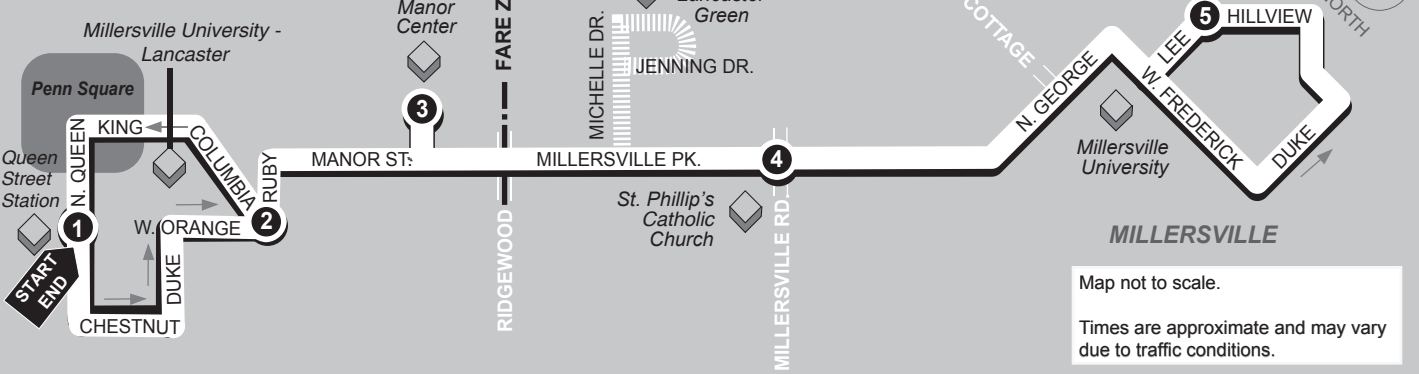

Transferring to other RRTA Routes: MU Students who would like to travel to other locations on RRTA's buses will need to transfer. Students can show their student I.D. cards for the fare on Route 16 and MU Park City Xpress and ask the driver for a transfer slip. When you transfer to another bus, give the driver the transfer slip, which covers the base fare, and a nickel plus any additional zone boundaries you cross as follows:

Holiday: Service is generally not provided on the following holidays: New Year's Day, Easter Sunday, Memorial Day, July 4th, Labor Day, Thanksgiving Day and Christmas Day. RRTA will not operate the MU Xpress and the MU Park City Xpress when Millersville University is not in session. The dates are as follows: Labor Day - September 7; Fall Break - October 17 through 20; Thanksgiving Break - November 25 through November 29; Service ends for Winter Break, December 14 through January 18; Spring Break - March 7 through March 13; May 6 will be the last day of service until the 2016 Fall Semester.

The on-campus shuttle service is provided every 20 minutes. XF—Trip does not operate Fridays.

DOWNTOWN LANCASTER

Map not to scale.
Times are approximate and may vary due to traffic conditions.

- 1**
STARTS
- 2**
DEPARTS
- 3**
DEPARTS
- 4**
DEPARTS
- 5**
ARRIVES/
DEPARTS
- 4**
DEPARTS
- 3**
DEPARTS
- 2**
DEPARTS
- 1**
ARRIVES

Map not to scale.
Times are approximate and may vary due to road and traffic conditions.

- 1**
STARTS
SMC
- 2**
DEPARTS
Rohrerstown Rd. & Columbia Ave.
- 3**
DEPARTS
Park City Kohl's Mall Depot
- 2**
DEPARTS
Rohrerstown Rd. & Columbia Ave.
- 1**
ARRIVES
SMC