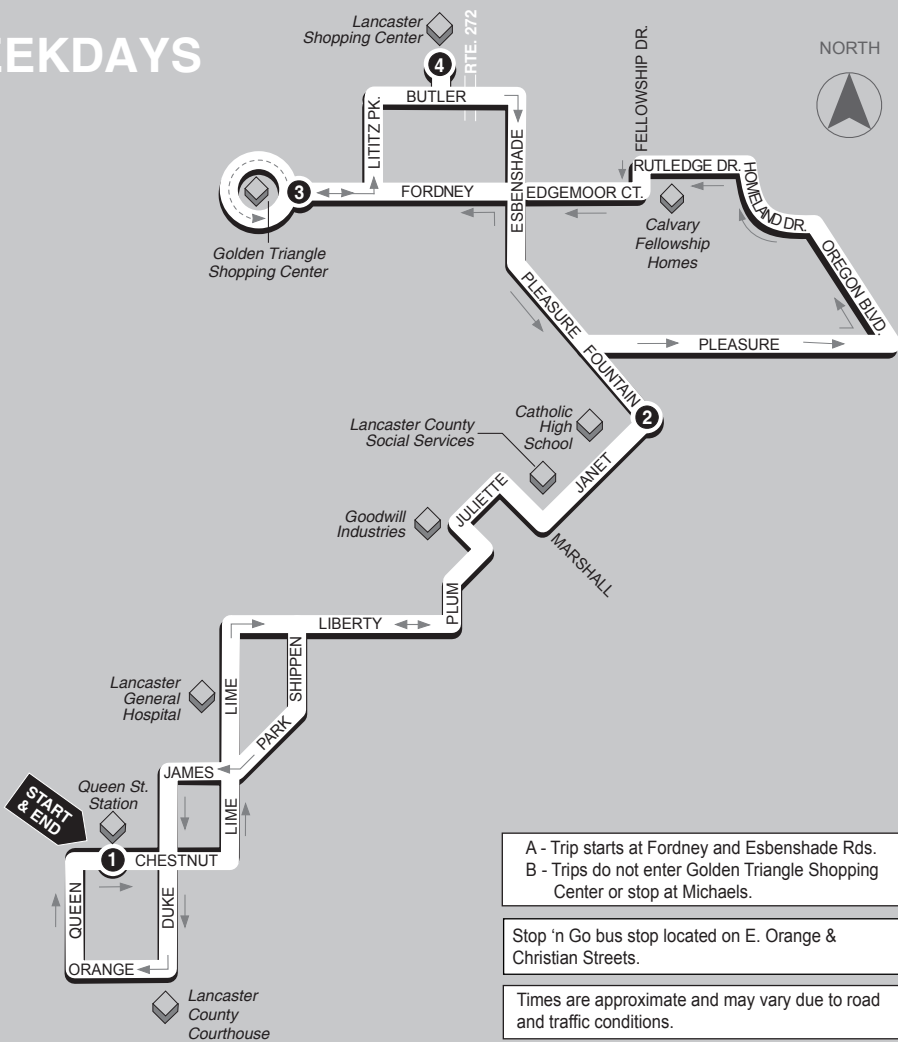

WEEKDAYS

A - Trip starts at Fordney and Esbenshade Rds.  
 B - Trips do not enter Golden Triangle Shopping Center or stop at Michaels.

Stop 'n Go bus stop located on E. Orange & Christian Streets.

Times are approximate and may vary due to road and traffic conditions.

Map not to scale.

<b>1</b> <b>BUS STARTS</b> Queen St. Station Transit Center 225 N. Queen St.	<b>2</b> <b>BUS DEPARTS</b> Janet Ave. & Fountain Ave.	<b>3</b> <b>BUS DEPARTS</b> Golden Triangle Shopping Ctr.	<b>4</b> <b>BUS DEPARTS</b> Lancaster Shopping Ctr. Michaels	<b>2</b> <b>BUS DEPARTS</b> Janet Ave. & Fountain Ave.	<b>1</b> <b>BUS ENDS</b> Queen St. Station Transit Center 225 N. Queen St.
--	---	--	--	---	--

WEEKDAYS					
A.M.	—	—	—	—	A 6:15 6:30
	B 6:30	6:40	B 6:45	B 6:50	6:55 7:05
	B 7:05	7:15	B 7:20	B 7:25	7:30 7:45
	B 7:45	7:55	B 8:00	B 8:05	8:10 8:20
	8:20	8:30	8:35	8:40	8:45 9:00
	9:00	9:10	9:15	9:25	9:30 9:45
	9:45	9:55	10:00	10:10	10:15 10:30
	10:30	10:40	10:45	10:55	11:00 11:15
	11:15	11:25	11:30	11:40	11:45 12:00
P.M.	12:00	12:10	12:15	12:25	12:30 12:45
	12:45	12:55	1:00	1:10	1:15 1:30
	1:30	1:40	1:45	1:55	2:00 2:15
	2:15	2:25	2:30	2:40	2:45 3:00
	3:00	3:10	3:15	3:25	3:30 3:45
	3:45	3:55	4:00	4:10	4:15 4:30
	4:30	4:40	4:45	4:55	5:00 5:20
	5:20	5:30	5:35	5:45	5:50 6:05

GRANDVIEW  
 HEIGHTS/  
 ROSSMERE

Serving:  
 Downtown Lancaster  
 Lancaster General Hospital  
 Golden Triangle Shopping Center  
 Lancaster Shopping Center  
 Lancaster Co. Social Services

397-4246

RED ROSE TRANSIT AUTHORITY  
 45 Erick Road, Lancaster, PA 17601  
[www.redrosetransit.com](http://www.redrosetransit.com)