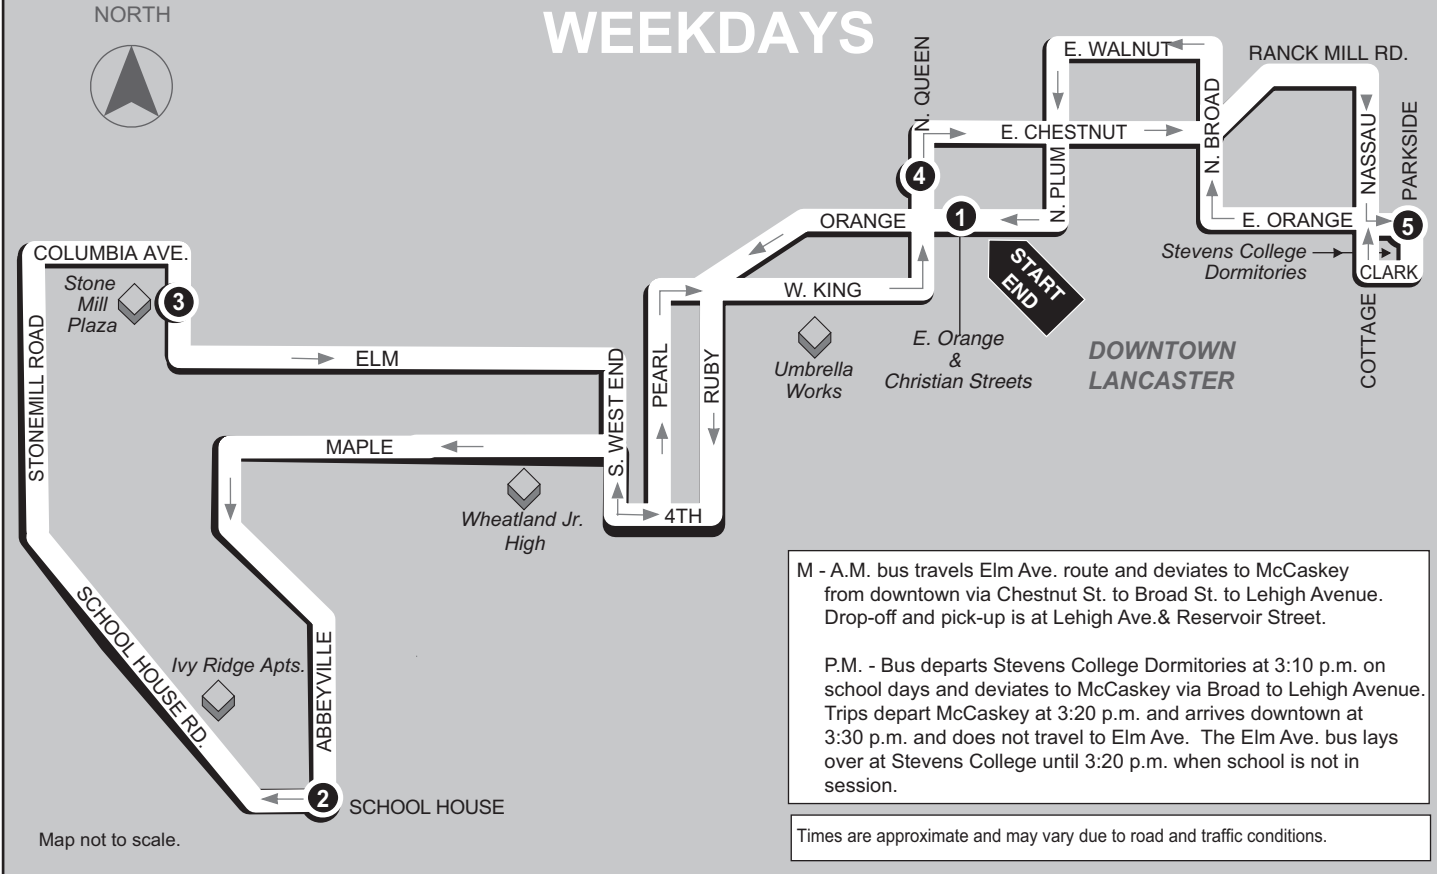

WEEKDAYS

M - A.M. bus travels Elm Ave. route and deviates to McCaskey from downtown via Chestnut St. to Broad St. to Lehigh Avenue. Drop-off and pick-up is at Lehigh Ave. & Reservoir Street.

P.M. - Bus departs Stevens College Dormitories at 3:10 p.m. on school days and deviates to McCaskey via Broad to Lehigh Avenue. Trips depart McCaskey at 3:20 p.m. and arrives downtown at 3:30 p.m. and does not travel to Elm Avenue. The Elm Ave. bus lays over at Stevens College until 3:20 p.m. when school is not in session.

Times are approximate and may vary due to road and traffic conditions.

TO ELM AVE.

TO PARKSIDE

- 1**
BUS STARTS
E. Orange & Christian Streets
- 2**
BUS DEPARTS
Schoolhouse and Abbeville
- 3**
BUS DEPARTS
Stone Mill Plaza
- 4**
BUS DEPARTS
N. Queen St. Binns Park
- 5**
BUS DEPARTS
Stevens College Dormitories
- 6**
BUS ENDS
E. Orange & Christian Streets

WEEKDAYS						
A.M.	6:00	6:10	6:15	6:30	Trip stops at Penn Square —	
	6:30	6:40	6:45	7:00	7:10	7:25
	6:55	7:05	7:10	M 7:20	7:40	7:50
	7:50	8:00	8:05	8:20	—	—
P.M.	8:20	8:30	8:35	8:50	9:00	9:15
	11:15	11:25	11:30	11:45	11:55	12:10
	2:30	2:40	2:45	3:00	M 3:10	3:30
	4:25	4:35	4:40	4:55	5:05	5:20
	5:20	5:30	5:35	5:50	—	—

ELM AVENUE/
PARKSIDE

Serving:
Downtown Lancaster
Ruby and Pearl Streets
Manor House Apts.
Stone Mill Plaza
McCaskey High
Stevens College Dormitories
East Walnut Street

RED ROSE TRANSIT AUTHORITY
45 Erick Road, Lancaster, PA 17601
www.redrosetransit.com