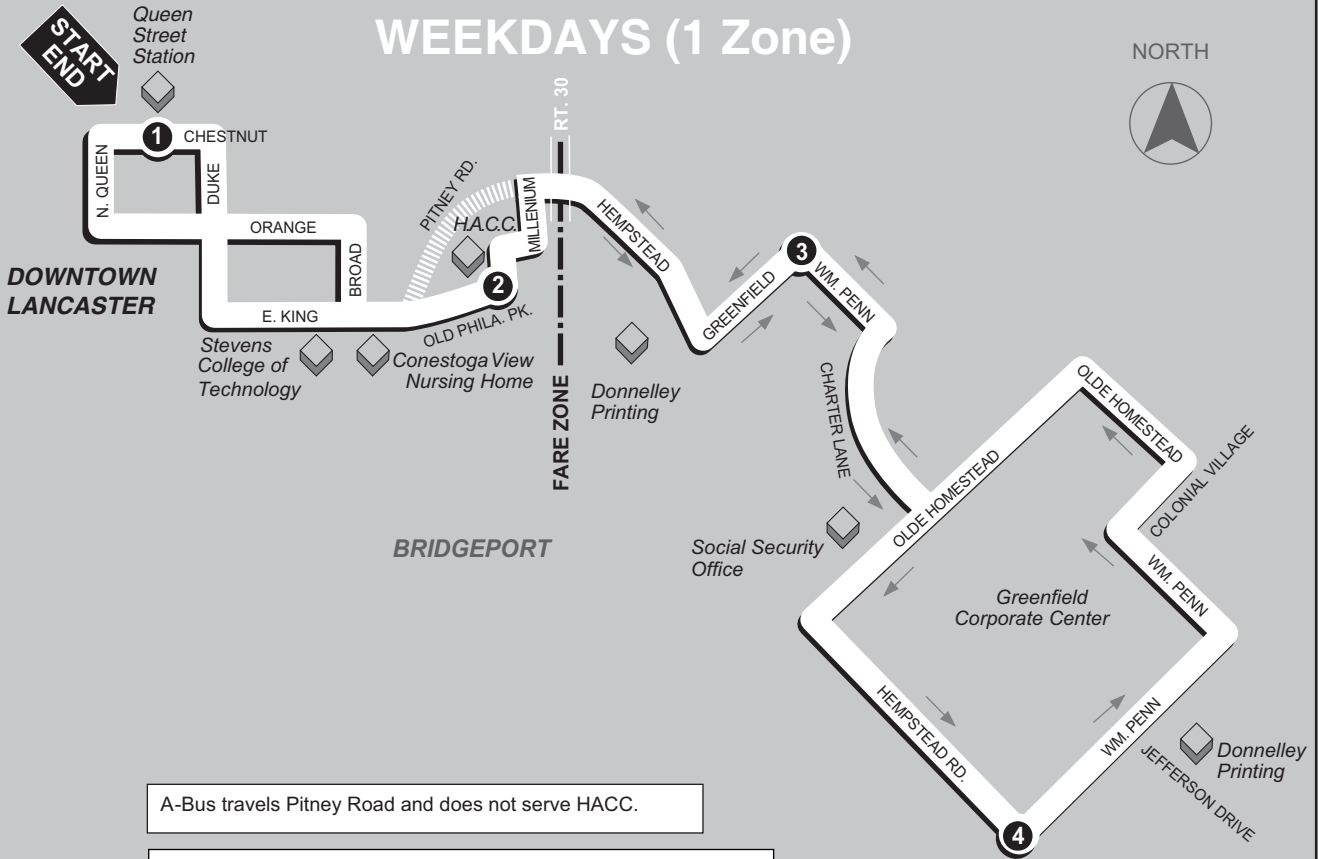

**WEEKDAYS (1 Zone)**

A-Bus travels Pitney Road and does not serve HACC.

Stop 'n Go bus stops located on E. Orange & Christian Streets and at Duke and Grant Sts.

Map not to scale.

Times are approximate and may vary due to road and traffic conditions.

<b>1</b>	<b>2</b>	<b>3</b>	<b>4</b>	<b>3</b>	<b>2</b>	<b>1</b>
<b>BUS STARTS</b>	<b>BUS DEPARTS</b>	<b>BUS DEPARTS</b>	<b>BUS DEPARTS</b>	<b>BUS DEPARTS</b>	<b>BUS DEPARTS</b>	<b>BUS ENDS</b>
Queen Street Station Transit Center 225 N. Queen St.	HACC Old Phila. Pike	Greenfield Rd. and Wm. Penn Way	Wm. Penn Way and Hempstead Rd.	Greenfield Rd. and Wm. Penn Way	HACC Old Phila. Pike	Queen Street Station Transit Center 225 N. Queen St.

Effective: 8/25/14

**GREENFIELD**

Serving:

Downtown Lancaster

HACC

Pitney Road

Greenfield Estates

Greenfield Corporate Center

RED ROSE TRANSIT AUTHORITY  
45 Erick Road, Lancaster, PA 17601  
www.redrosetransit.com