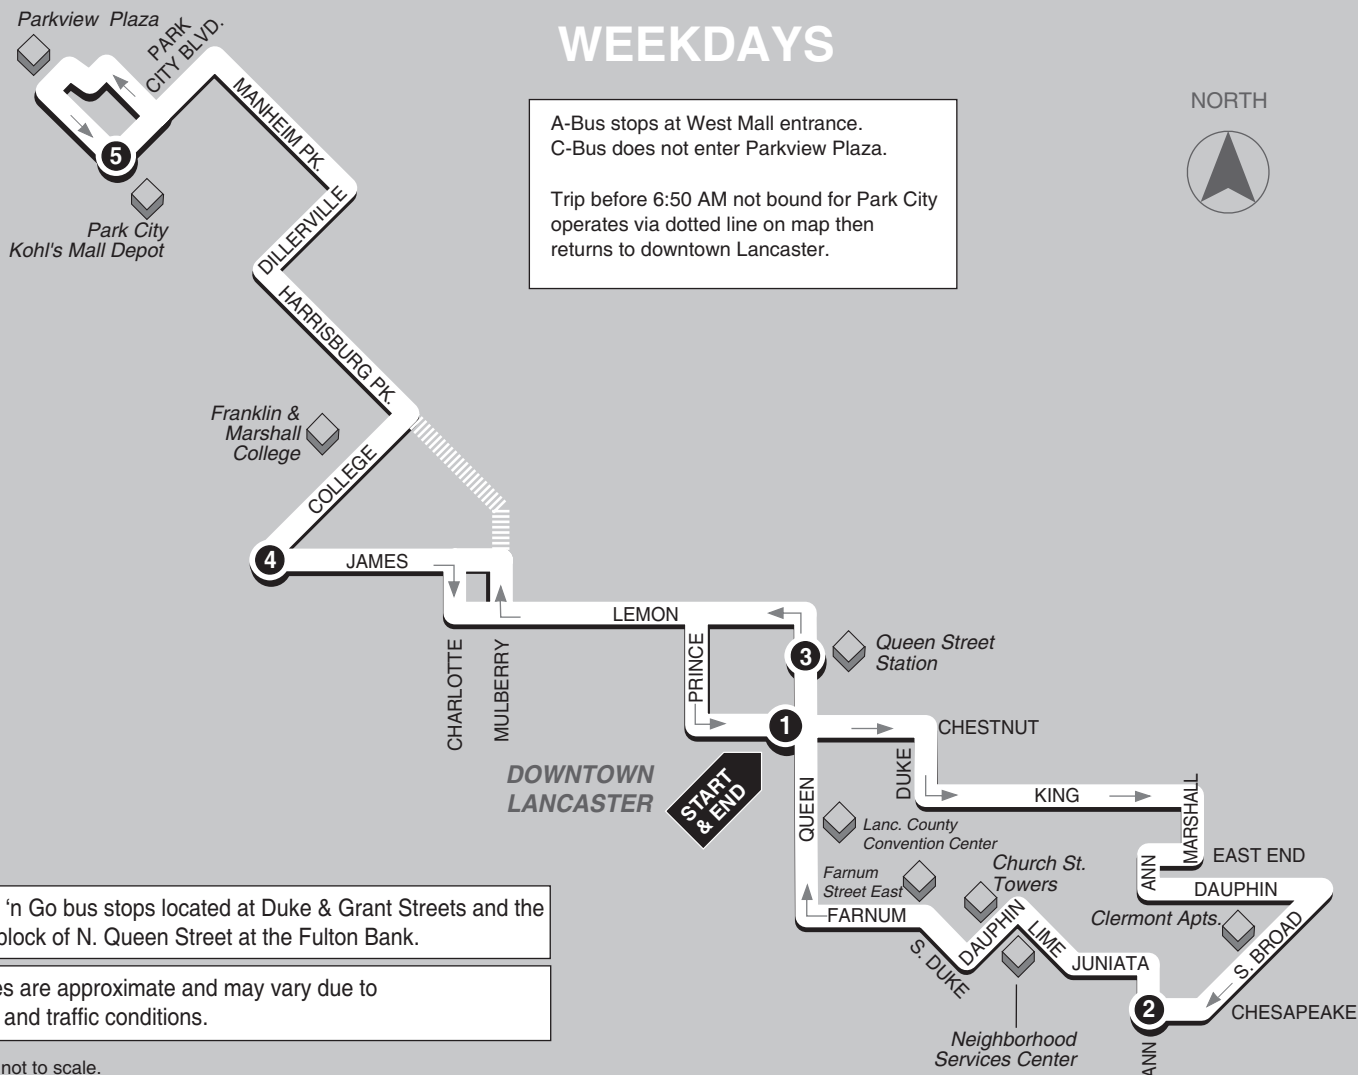

WEEKDAYS

NORTH

A-Bus stops at West Mall entrance.
C-Bus does not enter Parkview Plaza.

Trip before 6:50 AM not bound for Park City operates via dotted line on map then returns to downtown Lancaster.

Stop 'n Go bus stops located at Duke & Grant Streets and the first block of N. Queen Street at the Fulton Bank.

Times are approximate and may vary due to road and traffic conditions.

Map not to scale.

TO SOUTHEAST

TO PARK CITY

1 BUS STARTS W. Chestnut St. and N. Queen St.	2 BUS DEPARTS S. Ann St. and Chesapeake St.	3 BUS DEPARTS Queen St. Station and Transit Center 225 N. Queen St.	4 BUS DEPARTS College Ave. and James St.	5 BUS ARRIVES/DEPARTS Park City Kohl's Mall Depot	4 BUS DEPARTS College Ave. and James St.	1 BUS ENDS W. Chestnut St. and N. Queen St.
---	---	--	--	---	--	---

NORTH

A-Bus stops at West Mall entrance.
C-Bus does not enter Parkview Plaza.

Stop 'n Go bus stops located at Duke & Grant Streets and the first block of N. Queen St. at the Fulton Bank.

Times are approximate and may vary due to road and traffic conditions.

Map not to scale.

TO SOUTHEAST

TO PARK CITY

1	2	3	4	5	4	1
BUS STARTS	BUS DEPARTS	BUS DEPARTS	BUS DEPARTS	BUS ARRIVES/DEPARTS	BUS DEPARTS	BUS ENDS
W. Chestnut St. and N. Queen St.	S. Ann St. and Chesapeake St.	Queen St. Station Transit Center 225 N. Queen St.	College Ave. and James St.	Park City Kohl's Mall Depot	College Ave. and James St.	W. Chestnut St. and N. Queen St.