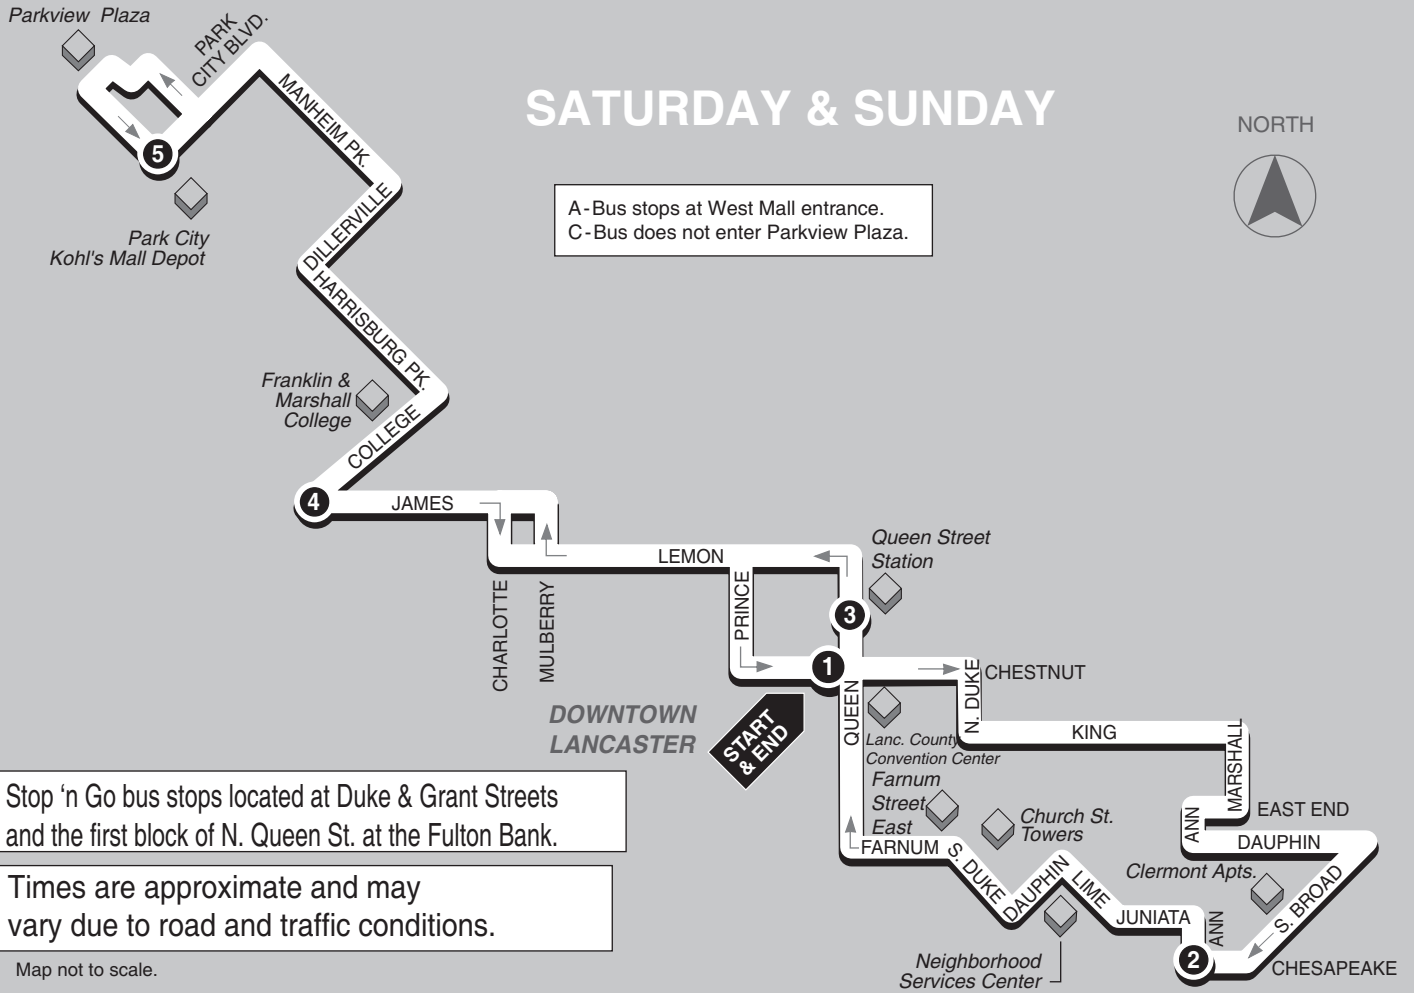

WEEKDAYS

NORTH

A-Bus stops at West Mall entrance.
C-Bus does not enter Parkview Plaza.

Trip before 6:50 AM not bound for Park City operates via dotted line on map then returns to downtown Lancaster.

Stop 'n Go bus stops located at Duke & Grant Streets and the first block of N. Queen Street at the Fulton Bank.

Times are approximate and may vary due to road and traffic conditions.

Map not to scale.

TO SOUTHEAST

TO PARK CITY

1 BUS STARTS W. Chestnut St. and N. Queen St.	2 BUS DEPARTS S. Ann St. and Chesapeake St.	3 BUS DEPARTS Queen St. Station and Transit Center 225 N. Queen St.	4 BUS DEPARTS College Ave. and James St.	5 BUS ARRIVES/DEPARTS Park City Kohl's Mall Depot	4 BUS DEPARTS College Ave. and James St.	1 BUS ENDS W. Chestnut St. and N. Queen St.
---	---	--	--	---	--	---

NORTH

A-Bus stops at West Mall entrance.
C-Bus does not enter Parkview Plaza.

Stop 'n Go bus stops located at Duke & Grant Streets and the first block of N. Queen St. at the Fulton Bank.

Times are approximate and may vary due to road and traffic conditions.

Map not to scale.

TO SOUTHEAST

TO PARK CITY

1	2	3	4	5	4	1
BUS STARTS	BUS DEPARTS	BUS DEPARTS	BUS DEPARTS	BUS ARRIVES/DEPARTS	BUS DEPARTS	BUS ENDS
W. Chestnut St. and N. Queen St.	S. Ann St. and Chesapeake St.	Queen St. Station Transit Center 225 N. Queen St.	College Ave. and James St.	Park City Kohl's Mall Depot	College Ave. and James St.	W. Chestnut St. and N. Queen St.