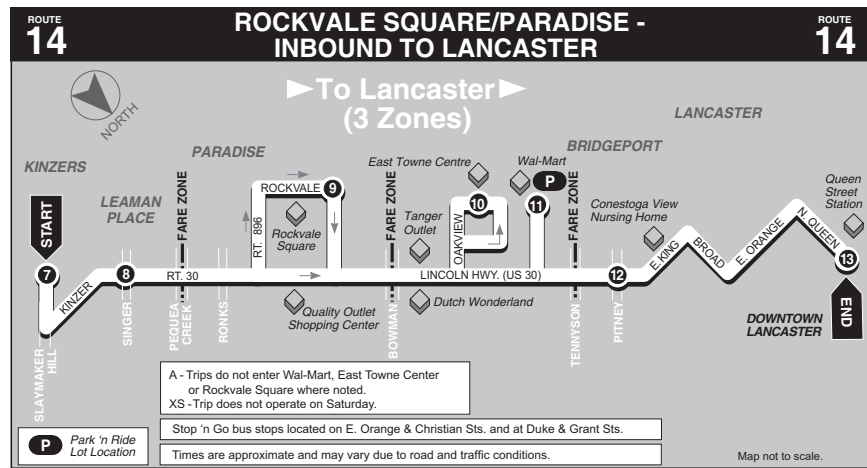

7	8	9	10	11	12	13
BUS STARTS	BUS DEPARTS	BUS DEPARTS	BUS DEPARTS	BUS DEPARTS	BUS DEPARTS	BUS ENDS
Kinzers Rt. 30 & Slaymaker Hill Rd.	Rt. 30 & Singer Rd.	Rockvale Square	East Towne Centre	Wal-Mart	Bridgeport Lincoln Hwy. & Pitney Rd.	Queen Street Station Transit Center 225 N. Queen St.

WEEKDAYS/SATURDAY

A.M.	5:55 XS	6:00 XS	A 6:05 XS	A	A 6:10 XS	6:15 XS	6:30 XS
	—	—	7:05	7:15	7:20	7:25	7:45
	7:40	7:45	A 7:55	A	8:00	8:05	8:20
	—	—	8:15	A	8:25	8:30	8:45
	—	—	8:50	9:00	9:05	9:10	9:25
	—	—	9:20	9:30	9:35	9:40	9:55
	—	—	10:05	10:15	10:20	10:25	10:40
	—	—	10:30	10:40	10:45	10:50	11:05
	—	—	11:20	11:30	11:35	11:40	12:00
	—	—	11:45	11:55	12:00	12:05	12:25
P.M.	12:05	12:10	12:25	12:35	12:40	12:45	1:00
	—	—	12:40	12:50	12:55	1:00	1:20
	—	—	1:05	1:15	1:20	1:25	1:45
	—	—	1:40	1:50	1:55	2:00	2:20
	—	—	1:55	2:05	2:10	2:20	2:40
	—	—	2:25	2:35	2:40	2:50	3:10
	—	—	3:00	3:10	3:15	3:20	3:40
	—	—	3:20	3:30	3:35	3:40	4:00
	—	—	3:50	4:00	4:05	4:15	4:35
	4:30	4:35	A 4:45	A	A 4:50	4:55	5:15
	—	—	4:40	4:50	4:55	5:00	5:20
	—	—	5:15	5:25	5:30	5:35	5:55
	6:10	6:15	A 6:25	A	A 6:30	6:35	6:50
	—	—	6:30	6:40	6:45	6:50	7:05
	—	—	7:25	7:35	7:40	7:45	8:00
	—	—	8:35	8:45	8:50	8:55	9:10
	—	—	9:40	9:50	9:55	10:00	10:15

SUNDAY

A.M.	—	—	7:50	8:00	8:05	8:10	8:20
	—	—	8:50	9:00	9:05	9:10	9:25
	—	—	9:55	10:05	10:10	10:15	10:30
	—	—	11:05	11:15	11:20	11:25	11:40
P.M.	—	—	12:20	12:30	12:35	12:40	1:00
	—	—	12:55	1:05	1:10	1:15	1:35
	—	—	1:40	1:50	1:55	2:00	2:20
	—	—	2:15	2:25	2:30	2:35	3:00
	—	—	3:00	3:10	3:15	3:20	3:40
	—	—	3:40	3:50	3:55	4:00	4:25
	—	—	4:20	4:30	4:35	4:40	5:00
	—	—	5:00	5:10	5:15	5:20	5:35
	—	—	6:10	6:20	6:25	6:30	6:45

HOW TO RIDE RRTA

RRTA FARE INFORMATION (Correct change only, please)

Fares w/Zones: One Zone – $1.85
Two Zones – $2.15
Three Zones – $2.50
Four Zones – $2.90

Transfers: 5¢ plus zone charges

Children: Age 5 and under are free when accompanied by a full fare paying passenger.

Students: Grade K-12: $1.35 plus zone charges. High School students must show proof of student status to obtain the discount rate for trips other than to or from school on school days.

GENERAL INFORMATION

Holiday: Service is generally not provided on the following holidays: New Year's Day, Easter Sunday, Memorial Day, July 4th, Labor Day, Thanksgiving Day and Christmas Day.

Lost and Found–Articles found on the bus are kept for 30 days. Call RRTA at **397-4246** if you lose an article on the bus.