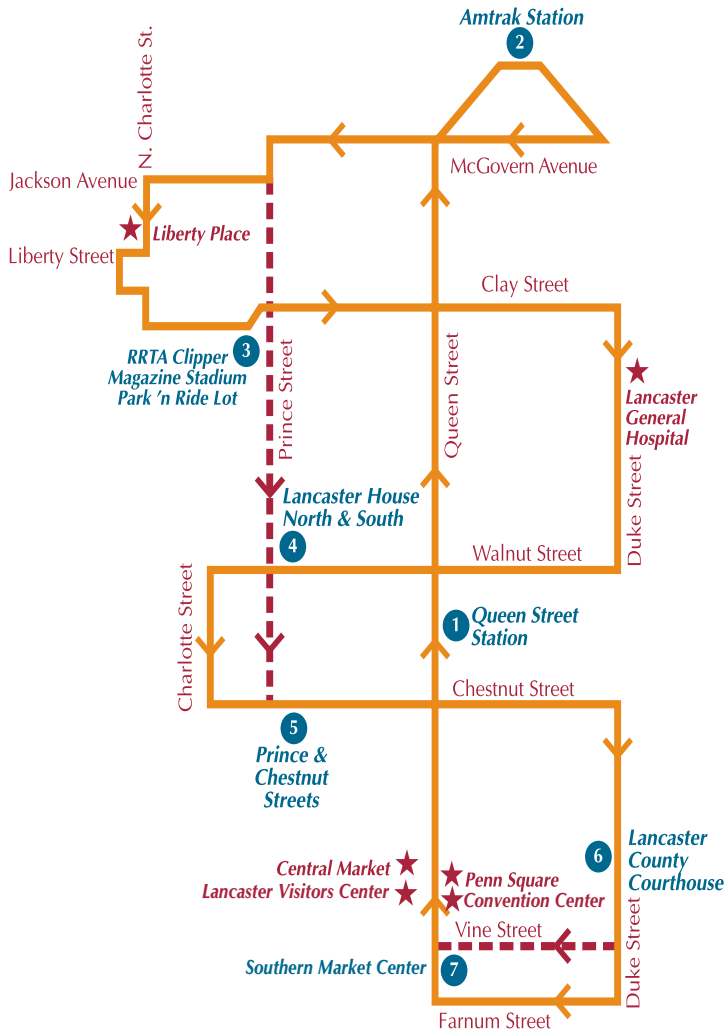

RRTA's Historic Downtown Trolley Route Map and Schedule

The Historic Downtown Trolley serves Amtrak Train Station, Clipper Magazine Stadium Park n' Ride lot and Downtown Lancaster. The trolley route operates weekdays and a Base fare applies.

A Trip follows dashed line on map when traveling from the RRTA's Clipper Magazine Stadium Park 'n Ride Lot to Prince & Chestnut Streets and when traveling from South Duke Street to Queen Street.