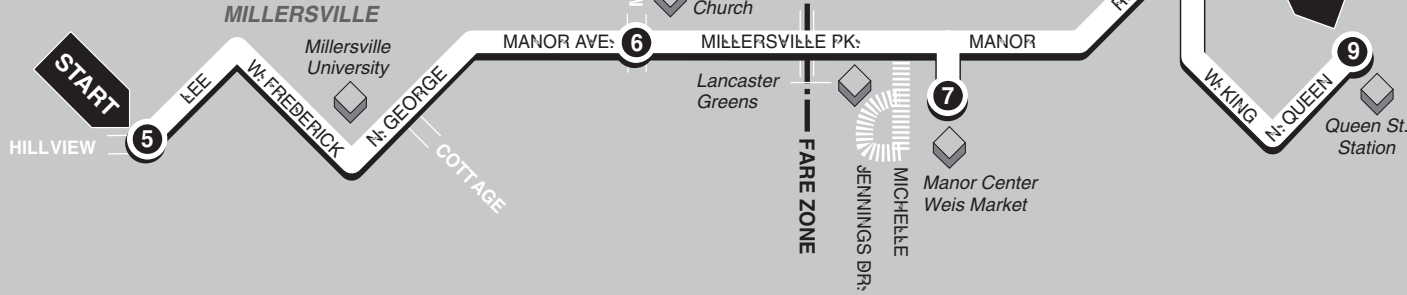

▶ To Lancaster ▶
(1 Zone)

B- Trip serves Lancaster Greens Apt. via dashed line on map.
XS- Trip does not operate on Saturday.
Stop 4n bus stop is located on the first block of N. Queen St. at the Fulton Bank.

Times are approximate and may vary due to road and traffic conditions.

Map not to scale.

5
BUS STARTS
Millersville
Hillview Drive
and Lee Ave.

6
BUS DEPARTS
Millersville Pike
and
Millersville Rd.

7
BUS DEPARTS
Manor Center
Weis Market

8
BUS DEPARTS
Columbia Ave.
and Ruby St.

9
BUS ENDS
Queen St. Station
Transit Center
225 N. Queen St.

MONDAY-SATURDAY

A.M.	5:55 XS	6:00 XS	—	6:08 XS	6:30 XS
	6:45 XS	6:50 XS	—	6:58 XS	7:15 XS
	7:30 XS	7:35 XS	—	7:43 XS	8:00 XS
	7:45	7:50	—	7:58	8:20
	8:20 XS	8:25 XS	—	8:33 XS	8:50 XS
	8:45	8:50	8:55	8:58	9:10
	9:15 XS	9:20 XS	9:25 XS	9:28 XS	9:40 XS
	9:35	9:40	9:45	9:48	10:05
	10:05 XS	10:10 XS	10:15 XS	10:18 XS	10:35 XS
	10:35	10:40	10:45	10:48	11:05
	11:05 XS	11:10 XS	11:15 XS	11:18 XS	11:35 XS
	11:35	11:40	11:45	11:48	12:05
P.M.	12:05 XS	12:10 XS	12:15 XS	12:18 XS	12:35 XS
	12:35	12:40	12:45	12:48	1:05
	1:05 XS	1:10 XS	1:15 XS	1:18 XS	1:35 XS
	1:35	1:40	1:45	1:48	2:05
	2:05 XS	2:10 XS	2:15 XS	2:18 XS	2:35 XS
	2:35	2:40	2:45	2:48	3:05
	3:35	3:40	3:45	3:48	4:10
	4:10 XS	4:15 XS	4:20 XS	4:23 XS	4:40 XS
	4:40	4:45	4:50	4:53	5:20
	5:10 XS	5:15 XS	5:20 XS	5:23 XS	5:40 XS
	5:50	5:55	6:00	6:03	6:20
	6:50	6:55	7:00	7:03	7:20
	7:50	7:55	8:00	8:03	8:15
	8:45	8:50	8:55	8:58	9:10
	9:40 B	9:45 B	9:55 B	9:58 B	10:10 B
	10:40 B	10:45 B	10:50 B	10:53 B	11:10 B

MILLERSVILLE

Effective: 8/31/09

ROUTE **16** MILLERSVILLE - OUTBOUND FROM LANCASTER **16** ROUTE

1
BUS STARTS
Queen St. Station
Transit Center
225 N. Queen St.

2
BUS DEPARTS
Columbia Ave.
and Ruby St.

3
BUS DEPARTS
Manor Center
Weis Market