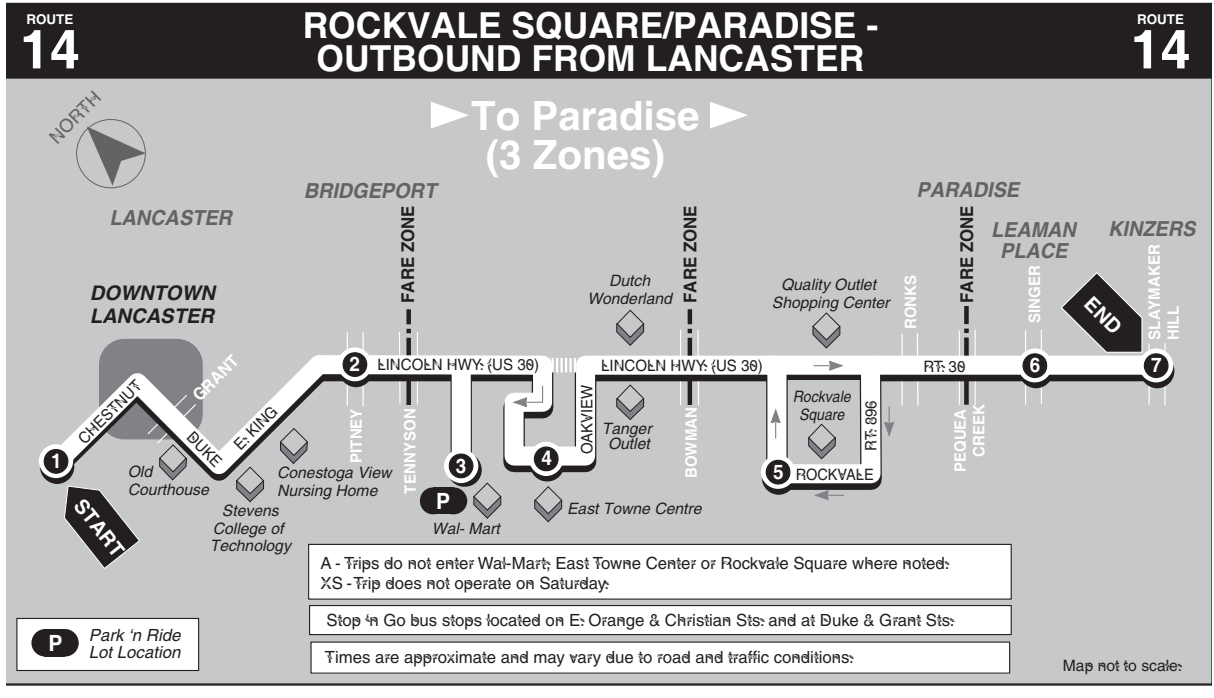

- 7**
BUS STARTS
 Kinzers Rt. 30 & Slaymaker Hill Rd.
- 8**
BUS DEPARTS
 Rt. 30 & Singer Rd.
- 9**
BUS DEPARTS
 Rockvale Square
- 10**
BUS DEPARTS
 East Towne Centre
- 11**
BUS DEPARTS
 Wal-Mart
- 12**
BUS DEPARTS
 Bridgeport Lincoln Hwy. & Pitney Rd.
- 13**
BUS ENDS
 E. Chestnut St. & N. Duke St.

RRTA

397-4246

REID ROSE TRANSIT AUTHORITY
45 Erick Road, Lancaster, PA 17601
877.754.7547 / RRTA.ORG

14

ROCKVALE SQUARE/ PARADISE

Serving:
Downtown Lancaster
Bridgeport
Wal-Mart
Park 'n Ride
East Towne Center
Rockvale Square
Paradise
Leaman Place
Kinzers

- 1** **BUS STARTS**
E. Chestnut St. & N. Duke St.
- 2** **BUS DEPARTS**
Bridgeport
Lincoln Hwy. & Pitney Rd.
- 3** **BUS DEPARTS**
Wal-Mart
- 4** **BUS DEPARTS**
East Towne Centre
- 5** **BUS ARRIVES/DEPARTS**
Rockvale Square
- 6** **BUS DEPARTS**
Rt. 30 & Singer Rd.
- 7** **BUS ENDS**
Kinzers Rt. 30 & Slaymaker Hill Rd.

HOW TO RIDE RRTA

RRTA FARE INFORMATION (Correct change only, please)

Base Fare: \$1.50 plus zone charges (refer to map for zone boundary locations)–

Fares w/Zones: One Zone – \$1.65 Three Zones – \$2.30
 Two Zones – \$1.95 Four Zones – \$2.70