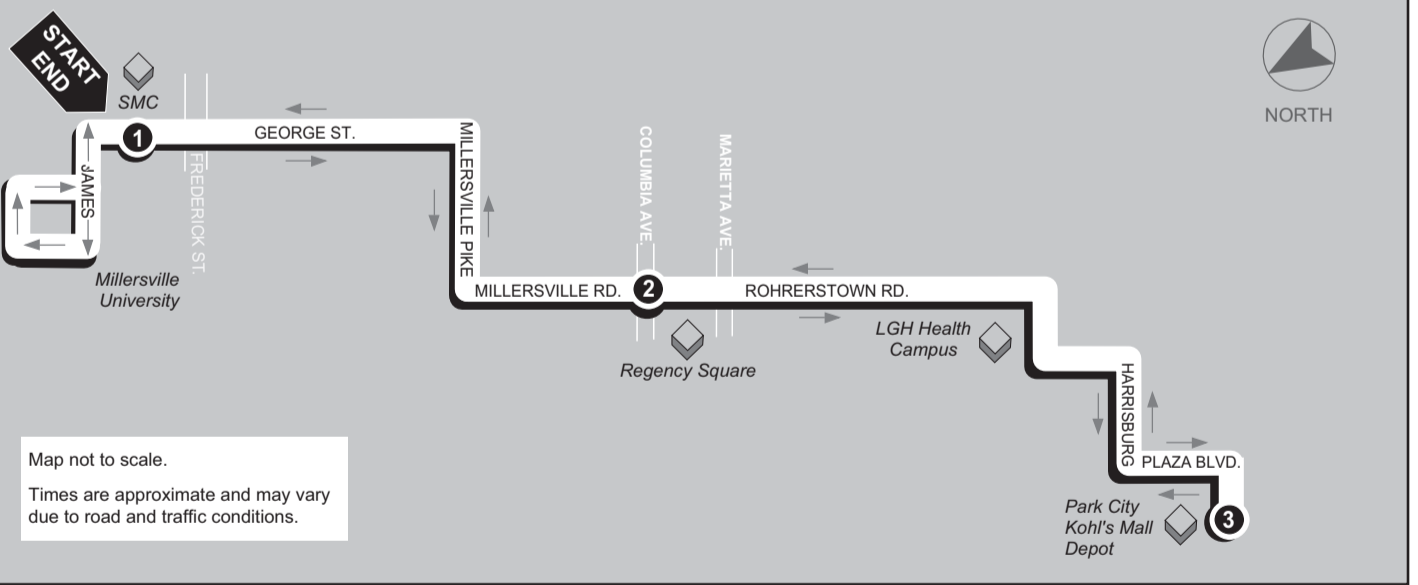

The on-campus shuttle service is provided every 15 minutes. XF—Trip does not operate Fridays.

**DOWNTOWN LANCASTER**

Map not to scale.  
Times are approximate and may vary due to traffic conditions.

<b>1</b>	<b>2</b>	<b>3</b>	<b>4</b>	<b>5</b>	<b>4</b>	<b>3</b>	<b>2</b>	<b>1</b>
<b>STARTS</b>	<b>DEPARTS</b>	<b>DEPARTS</b>	<b>DEPARTS</b>	<b>ARRIVES/DEPARTS</b>	<b>DEPARTS</b>	<b>DEPARTS</b>	<b>DEPARTS</b>	<b>ARRIVES</b>
Queen St. Station Transit Center 225 N. Queen St.	Columbia Ave. and Ruby St.	Manor Center Weis Mkt.	Millersville Pike and Millersville Road	Millersville Hillview Dr. & Lee Ave.	Millersville Pike and Millersville Road	Manor Center Weis Mkt.	Columbia Ave. and Ruby St.	Queen St. Station Transit Center Parking Garage

B – Trips serve Lancaster Green Apartments via dotted line on map  
C - Trips do not operate on Saturdays before August 29, 2011 or after May 12, 2012.  
XS – These trips do not operate on Saturdays.  
Stop 'n Go bus stop is located on the first block of N. Queen St. at the Fulton Bank.  
MU Student I.D.'s not valid when school is not in session and not valid after May 12, 2012.

Map not to scale.  
Times are approximate and may vary due to road and traffic conditions.

<b>1</b>	<b>2</b>	<b>3</b>	<b>2</b>	<b>1</b>
<b>STARTS</b>	<b>DEPARTS</b>	<b>DEPARTS</b>	<b>DEPARTS</b>	<b>ARRIVES</b>
SMC	Rohrerstown Rd. & Columbia Ave.	Park City Kohl's Mall Depot	Rohrerstown Rd. & Columbia Ave.	SMC