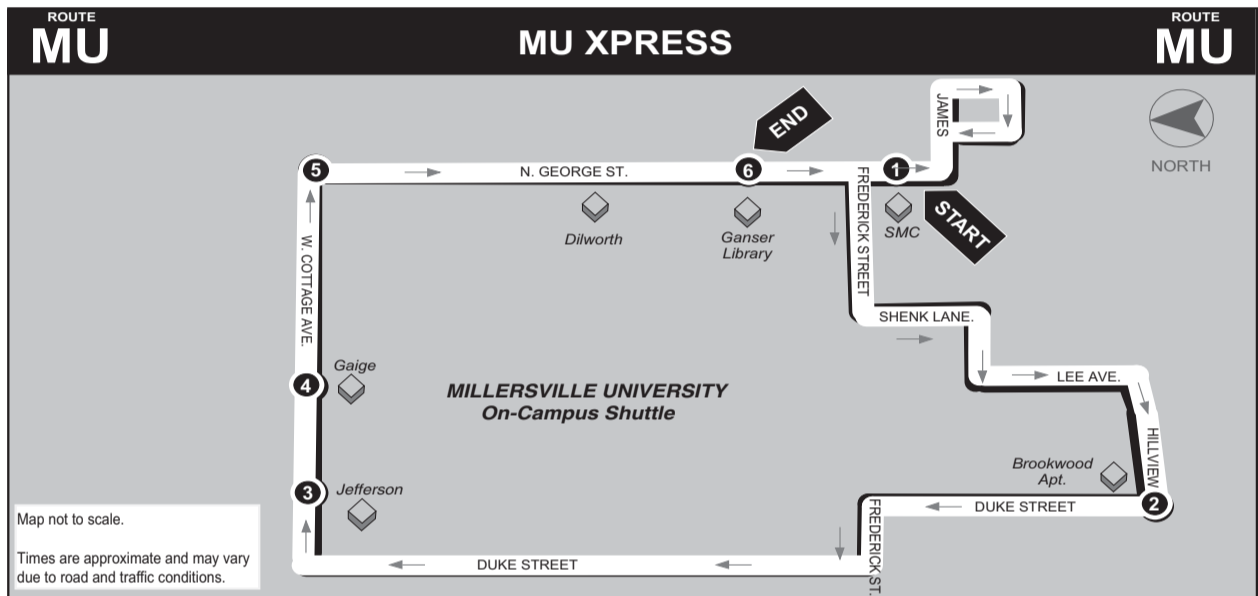

1	2	3	4	5	6	1
SMC	Brookwood Hillview & Duke	Jefferson	Gaige	N. George & Cottage	Ganser Library	SMC

MONDAY – FRIDAY							
A.M.	7:45 XF	7:48	7:51	7:52	7:53	7:54	8:00
	8:00 XF	8:03	8:06	8:07	8:08	8:09	8:15
	8:15 XF	8:18	8:21	8:22	8:23	8:24	8:30
	8:30 XF	8:33	8:36	8:37	8:38	8:39	8:45
	8:45 XF	8:48	8:51	8:52	8:53	8:54	9:00
	9:00	9:03	9:06	9:07	9:08	9:09	9:15
	9:15	9:18	9:21	9:22	9:23	9:24	9:30
	9:30	9:33	9:36	9:37	9:38	9:39	9:45
	9:45	9:48	9:51	9:52	9:53	9:54	10:00
	10:00	10:03	10:06	10:07	10:08	10:09	10:15
	10:15	10:18	10:21	10:22	10:23	10:24	10:30
	10:30	10:33	10:36	10:37	10:38	10:39	10:45
	10:45	10:48	10:51	10:52	10:53	10:54	11:00
	11:00	11:03	11:06	11:07	11:08	11:09	11:15
	11:15	11:18	11:21	11:22	11:23	11:24	11:30
	11:30	11:33	11:36	11:37	11:38	11:39	11:45
	11:45	11:48	11:51	11:52	11:53	11:54	12:00
P.M.	12:00	12:03	12:06	12:07	12:08	12:09	12:15
	12:15	12:18	12:21	12:22	12:23	12:24	12:30
	12:30	12:33	12:36	12:37	12:38	12:39	12:45
	12:45	12:48	12:51	12:52	12:53	12:54	1:00
	1:00	1:03	1:06	1:07	1:08	1:09	1:15
	1:15	1:18	1:21	1:22	1:23	1:24	1:30
	1:30	1:33	1:36	1:37	1:38	1:39	1:45
	1:45	1:48	1:51	1:52	1:53	1:54	2:00
	2:00	2:03	2:06	2:07	2:08	2:09	2:15
	2:15	2:18	2:21	2:22	2:23	2:24	2:30
	2:30	2:33	2:36	2:37	2:38	2:39	2:45
	2:45	2:48	2:51	2:52	2:53	2:54	3:00
	3:00 XF	3:03	3:06	3:07	3:08	3:09	3:15
	3:15 XF	3:18	3:21	3:22	3:23	3:24	3:30
	3:30 XF	3:33	3:36	3:37	3:38	3:39	3:45
	3:45 XF	3:48	3:51	3:52	3:53	3:54	4:00
	4:00 XF	4:03	4:06	4:07	4:08	4:09	4:15
	4:15 XF	4:18	4:21	4:22	4:23	4:24	4:30
	4:30 XF	4:33	4:36	4:37	4:38	4:39	4:45
	4:45 XF	4:48	4:51	4:52	4:53	4:54	5:00
	5:00 XF	5:03	5:06	5:07	5:08	5:09	5:15
	5:15 XF	5:18	5:21	5:22	5:23	5:24	5:30
	5:30 XF	5:33	5:36	5:37	5:38	5:39	5:45
	5:45 XF	5:48	5:51	5:52	5:53	5:54	6:00
	6:00 XF	6:03	6:06	6:07	6:08	6:09	6:15
	6:15 XF	6:18	6:21	6:22	6:23	6:24	6:30
	6:30 XF	6:33	6:36	6:37	6:38	6:39	6:45
	6:45 XF	6:48	6:51	6:52	6:53	6:54	7:00
	7:00 XF	7:03	7:06	7:07	7:08	7:09	7:15
	7:15 XF	7:18	7:21	7:22	7:23	7:24	7:30
	7:30 XF	7:33	7:36	7:37	7:38	7:39	7:45
	7:45 XF	7:48	7:51	7:52	7:53	7:54	8:00
	8:00 XF	8:03	8:06	8:07	8:08	8:09	8:15
	8:15 XF	8:18	8:21	8:22	8:23	8:24	8:30
	8:30 XF	8:33	8:36	8:37	8:38	8:39	8:45
	8:45 XF	8:48	8:51	8:52	8:53	8:54	9:00

The on-campus shuttle service is provided every 15 minutes. XF—Trip does not operate Fridays.