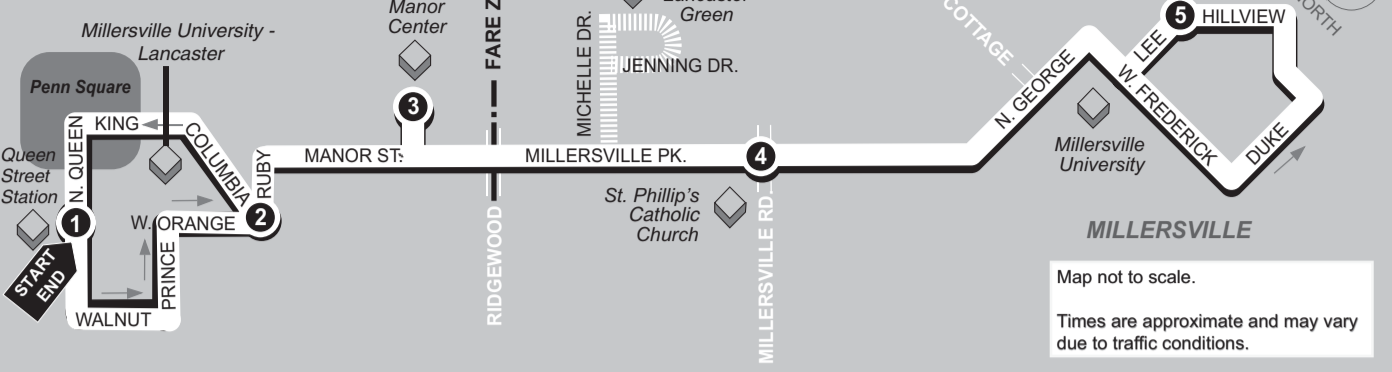

**Holiday:** Service is generally not provided on the following holidays: New Year's Day, Easter Sunday, Memorial Day, July 4th, Labor Day, Thanksgiving Day and Christmas Day. RRAT will not operate the MU Xpress and the MU Park City Xpress when Millersville University is not in session. The dates are as follows: Labor Day - September 5; Fall Break - October 8 through 11; Thanksgiving Break - November 23 through November 27; Service ends for Winter Break, December 19 through January 22; Spring Break - March 12 through March 18; May 12 will be the last day of service until the 2012 Fall Semester

<b>1</b>	<b>2</b>	<b>3</b>	<b>4</b>	<b>5</b>	<b>6</b>	<b>1</b>
<b>SMC</b>	<b>Brookwood Hillview &amp; Duke</b>	<b>Jefferson</b>	<b>Gaige</b>	<b>N. George &amp; Cottage</b>	<b>Ganser Library</b>	<b>SMC</b>

The on-campus shuttle service is provided every 15 minutes. XF—Trip does not operate Fridays.

**DOWNTOWN LANCASTER**

Map not to scale.  
Times are approximate and may vary due to traffic conditions.

<b>1</b>	<b>2</b>	<b>3</b>	<b>4</b>	<b>5</b>	<b>4</b>	<b>3</b>	<b>2</b>	<b>1</b>
<b>STARTS</b>	<b>DEPARTS</b>	<b>DEPARTS</b>	<b>DEPARTS</b>	<b>ARRIVES/DEPARTS</b>	<b>DEPARTS</b>	<b>DEPARTS</b>	<b>DEPARTS</b>	<b>ARRIVES</b>
Queen St. Station Transit Center 225 N. Queen St.	Columbia Ave. and Ruby St.	Manor Center Weis Mkt.	Millersville Pike and Millersville Road	Millersville Hillview Dr. & Lee Ave.	Millersville Pike and Millersville Road	Manor Center Weis Mkt.	Columbia Ave. and Ruby St.	Queen St. Station Transit Center Parking Garage

Map not to scale.  
Times are approximate and may vary due to road and traffic conditions.

<b>1</b>	<b>2</b>	<b>3</b>	<b>2</b>	<b>1</b>
<b>STARTS</b>	<b>DEPARTS</b>	<b>DEPARTS</b>	<b>DEPARTS</b>	<b>ARRIVES</b>
SMC	Rohrerstown Rd. & Columbia Ave.	Park City Kohl's Mall Depot	Rohrerstown Rd. & Columbia Ave.	SMC